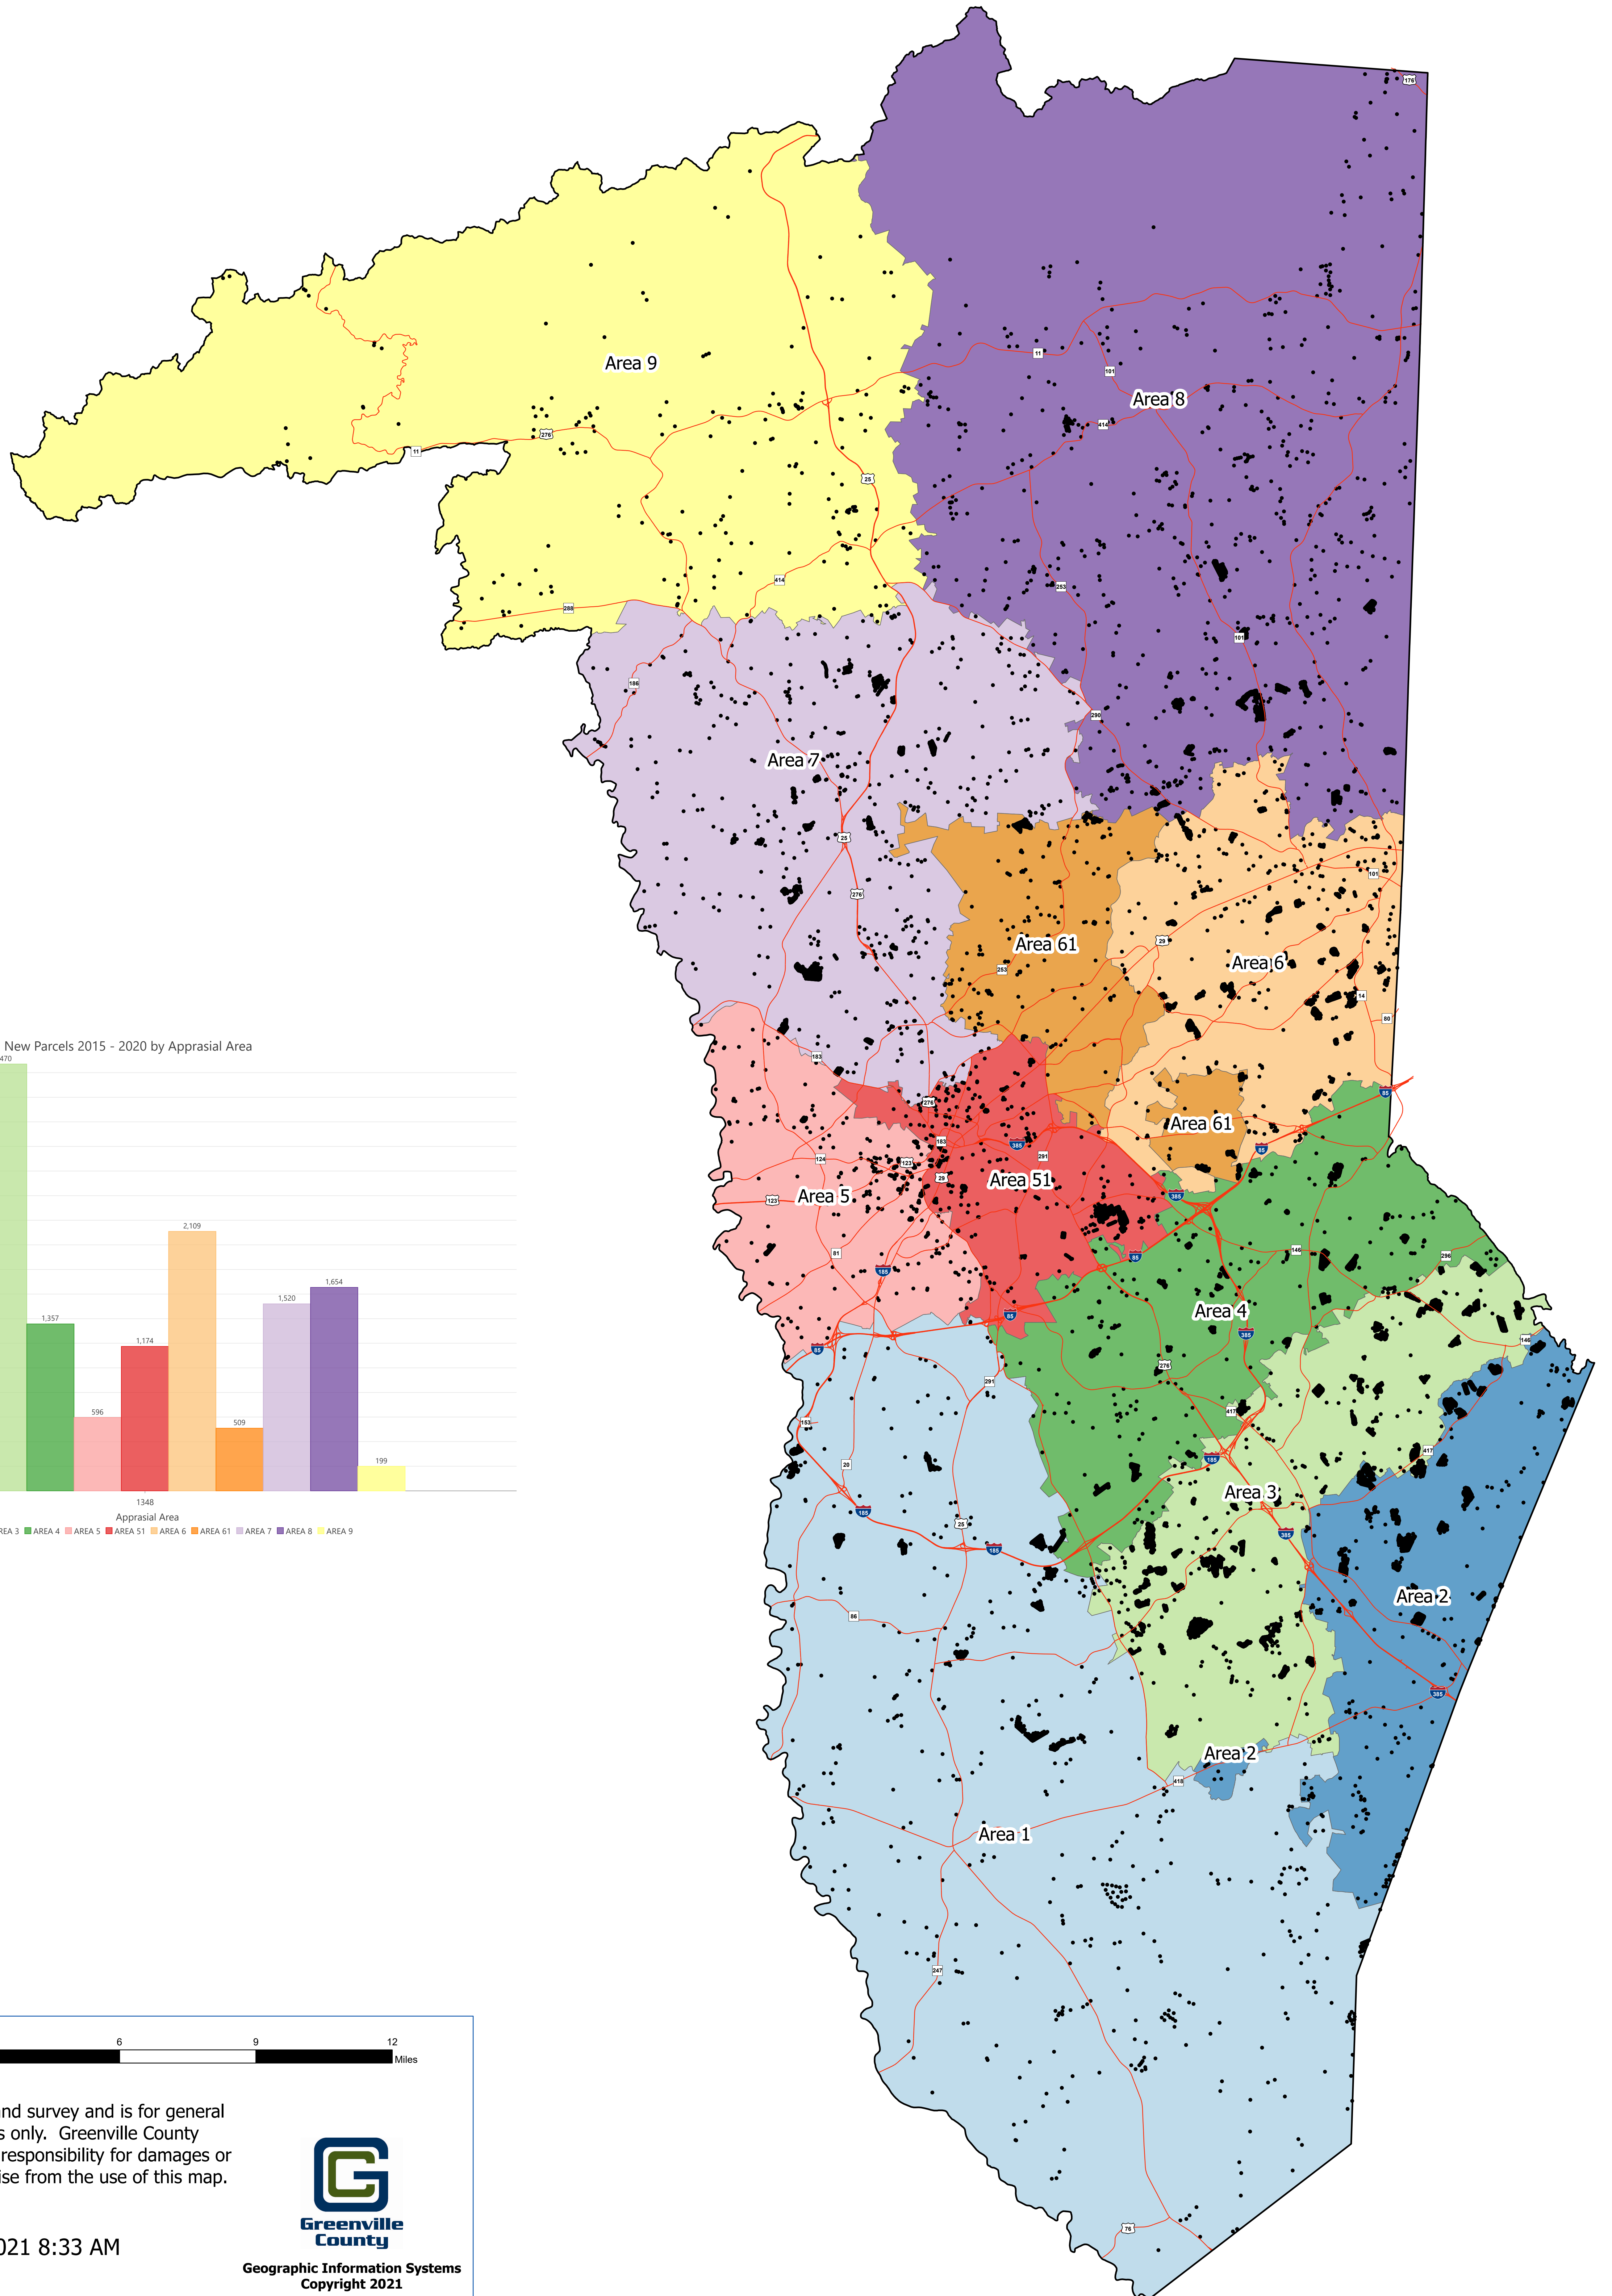

New Parcels 2015 - 2020 Appraisal Area

Legend
 □ Greenville County Boundary
 — Primary Highway
 • New Parcels 2015 - 2020

Appraisal Areas

- AREA 1
- AREA 2
- AREA 3
- AREA 4
- AREA 5
- AREA 51
- AREA 6
- AREA 61
- AREA 7
- AREA 8
- AREA 9

This map is not a land survey and is for general references purposes only. Greenville County expressly disclaims responsibility for damages or liability that may arise from the use of this map.

Printed: 6/17/2021 8:33 AM

Geographic Information Systems
 Copyright 2021