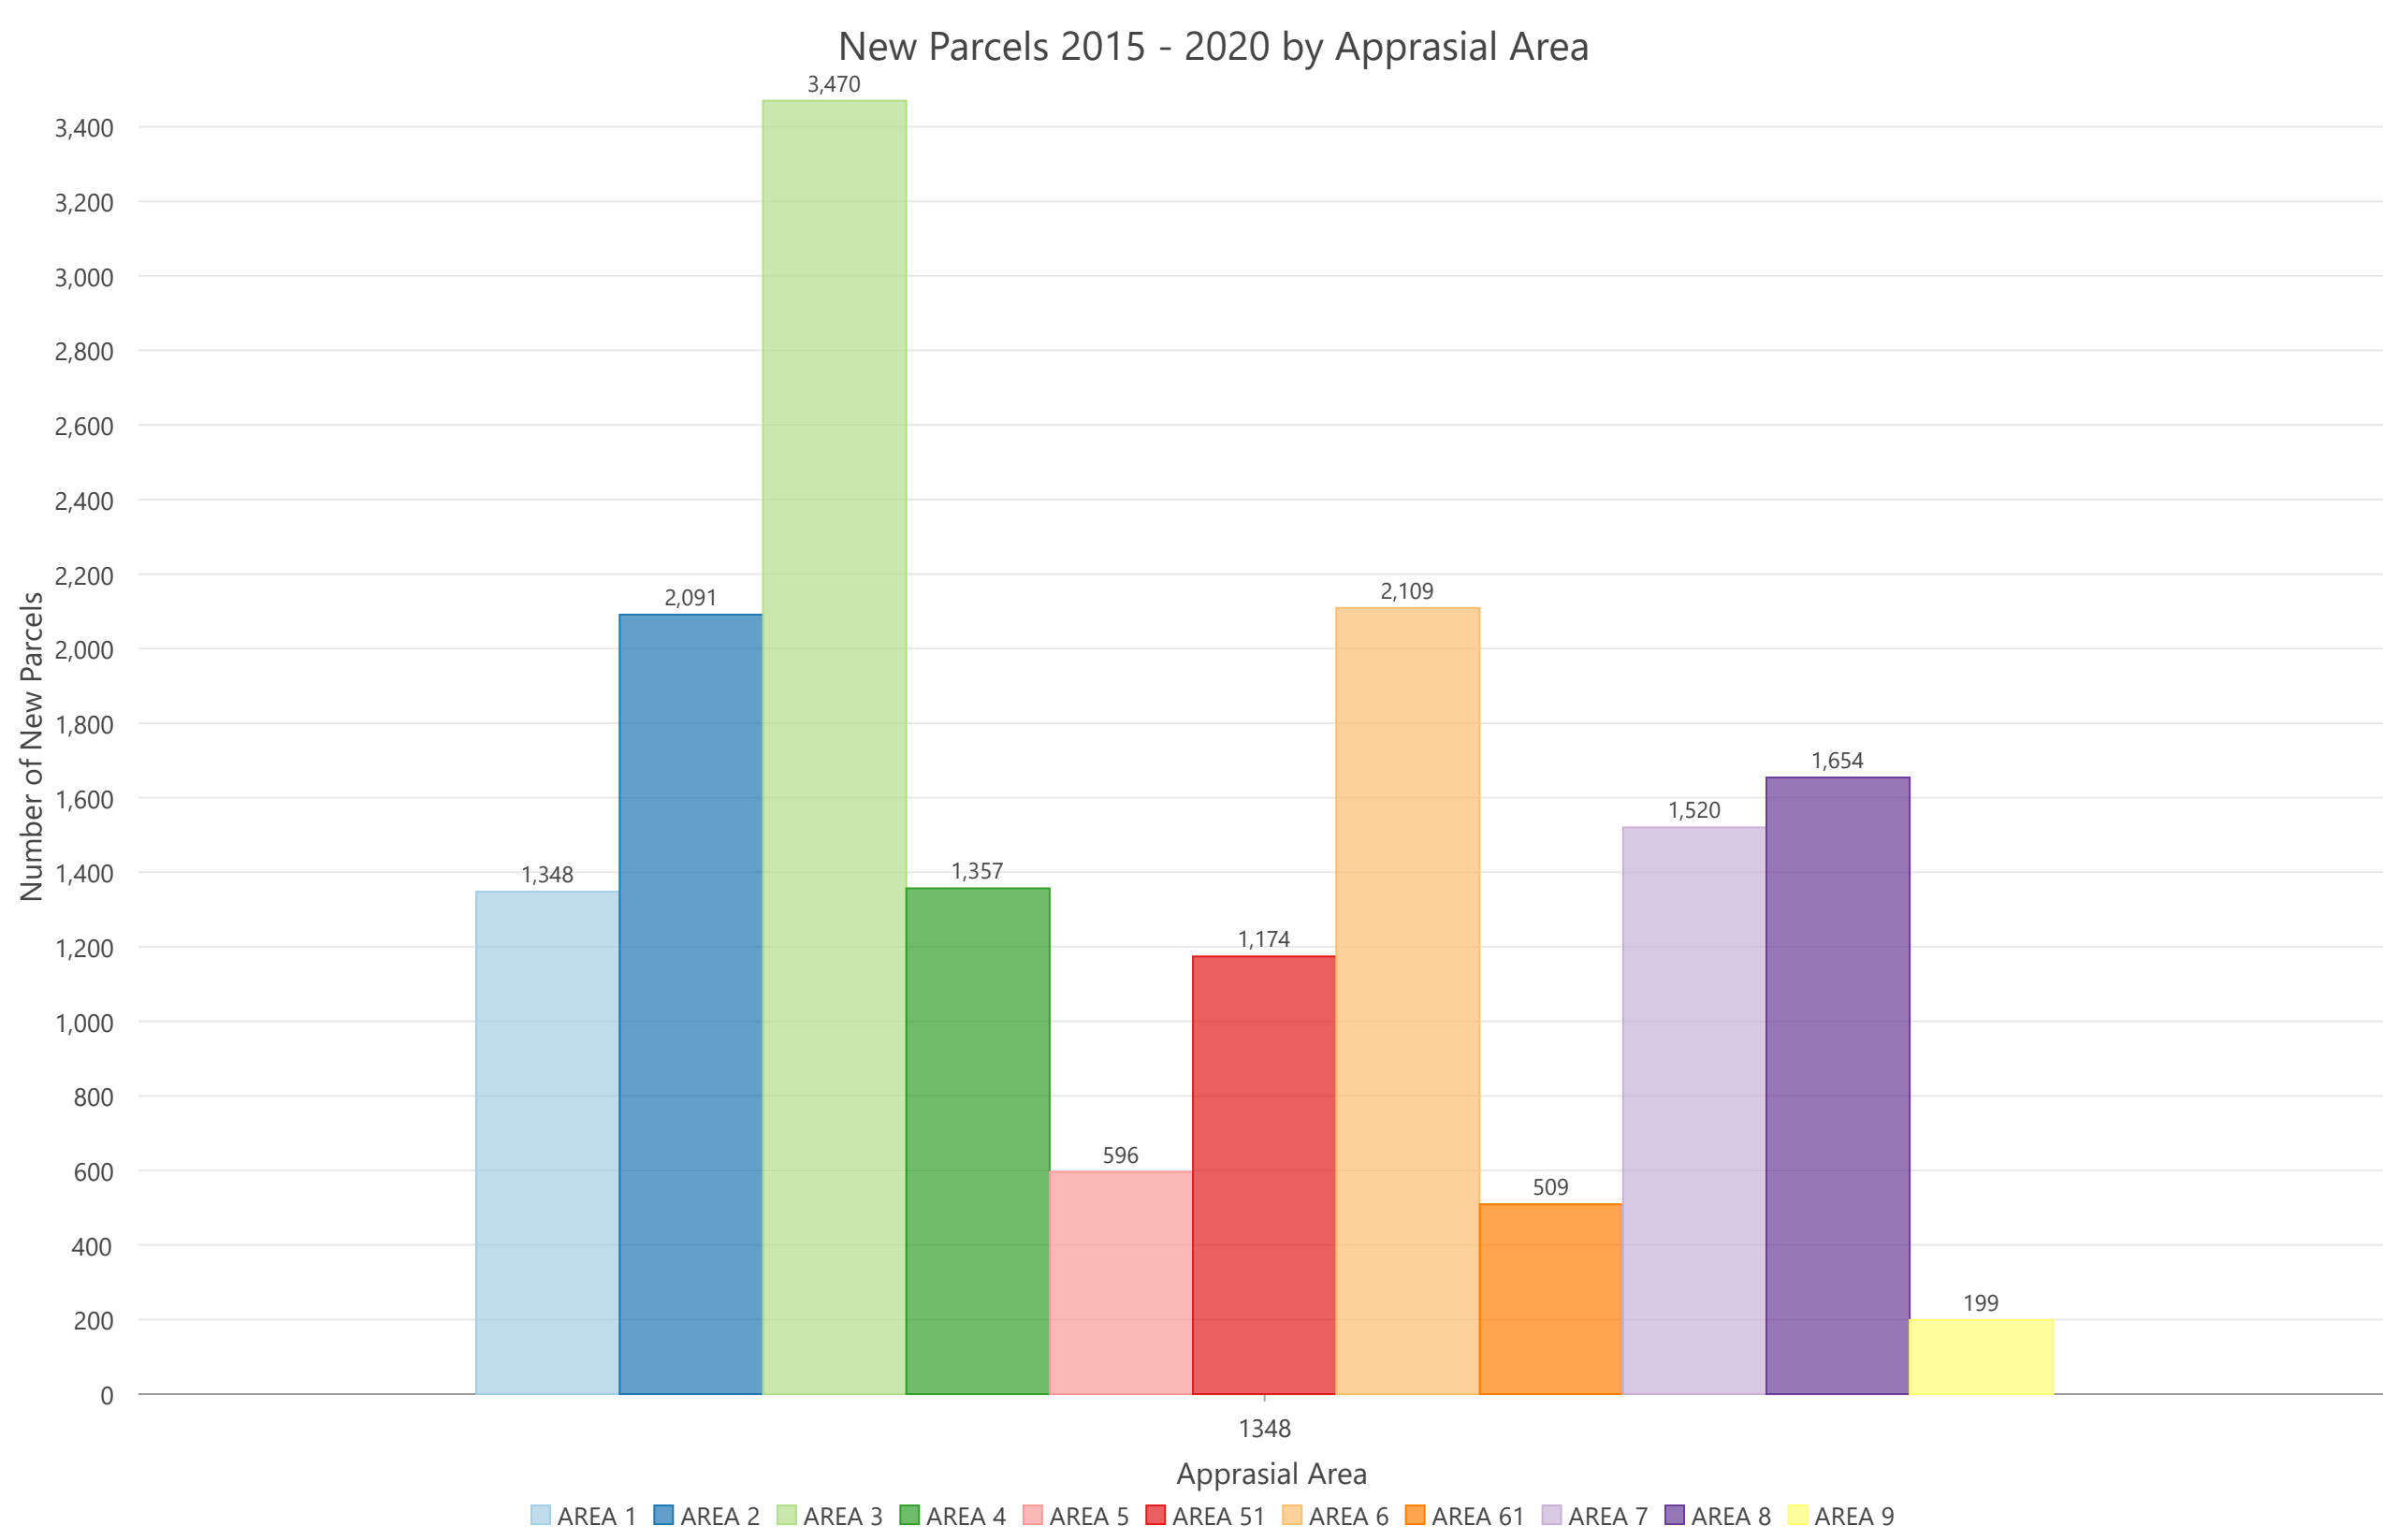

New Parcels 2015 - 2020 Appraisal Area

Legend
 □ Greenville County Boundary
 — Primary Highway
 • New Parcels 2015 - 2020

Appraisal Areas

- AREA 1
- AREA 2
- AREA 3
- AREA 4
- AREA 5
- AREA 51
- AREA 6
- AREA 61
- AREA 7
- AREA 8
- AREA 9

This map is not a land survey and is for general references purposes only. Greenville County expressly disclaims responsibility for damages or liability that may arise from the use of this map.

Printed: 6/17/2021 8:33 AM