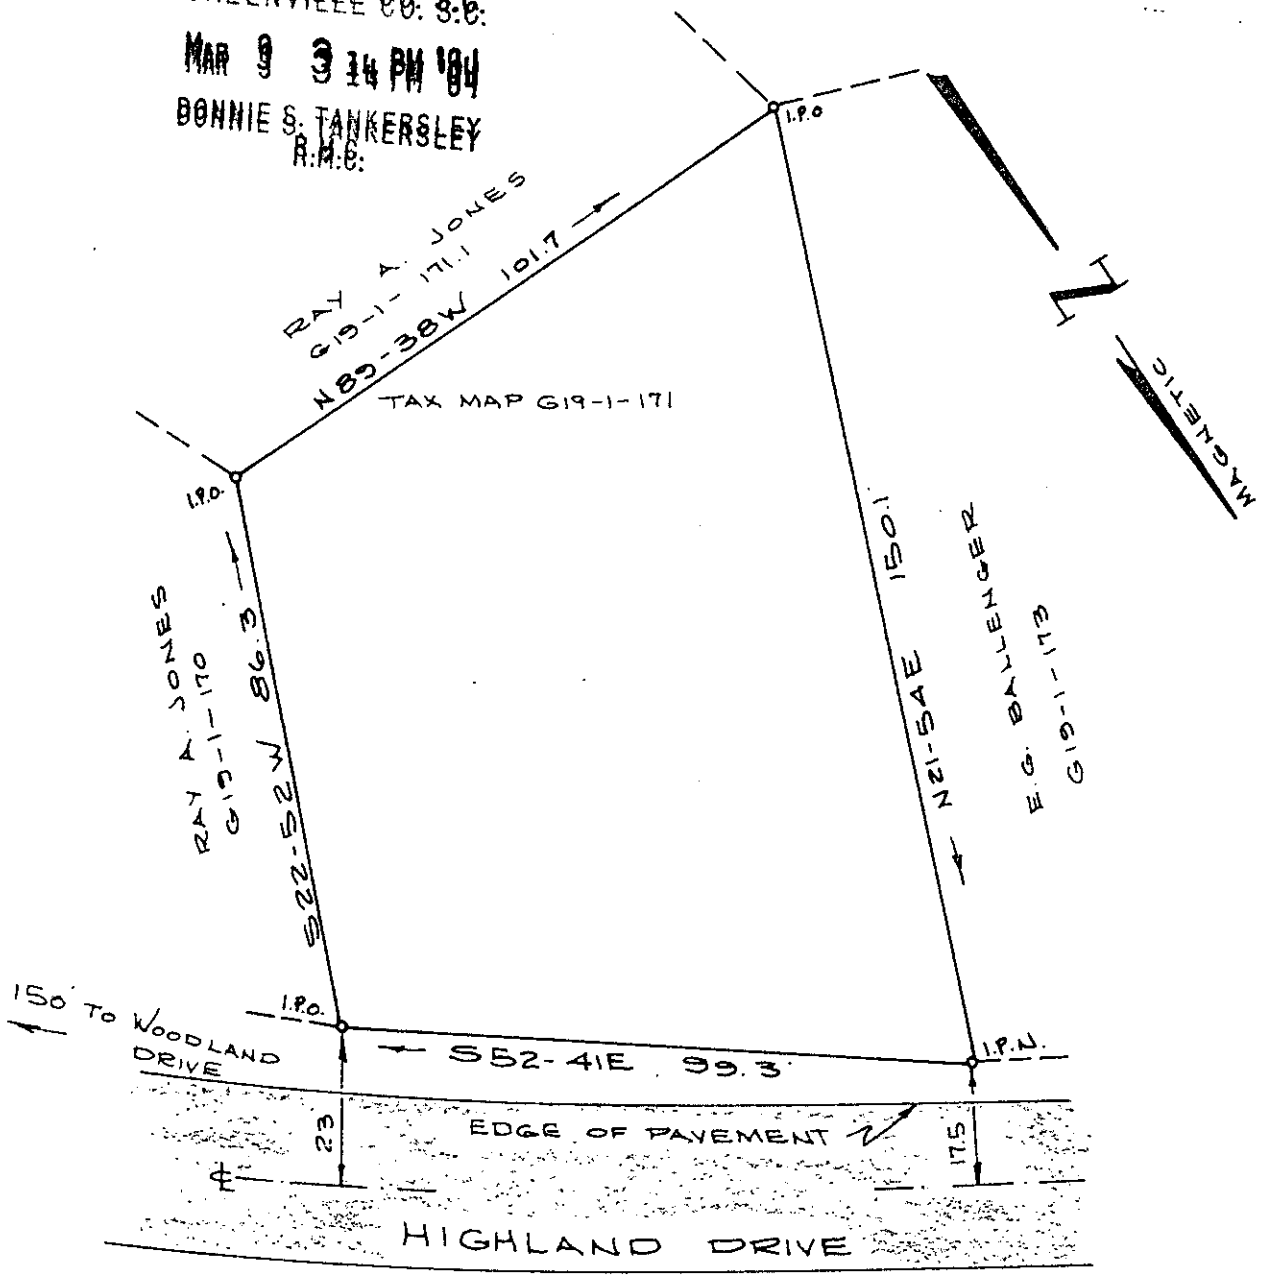

lot next to H E abee

MICROFILMED

FILED  
GREENVILLE CO. S.C.  
MAR 9 3 14 PM 1984  
BONNIE S. TANKERSLEY  
R.M.C.

PROPERTY OF  
RIDDLE BROTHERS & WEST BUILDERS INC.  
LOCATED IN GREER  
GREENVILLE, COUNTY SOUTH CAROLINA

SCALE 1" = 30' JAN. 1984

Tommy Simmons

27739 ✓

MAR 9 1984

10-J-57

*John A. Simmons*

ECTO ----- 3 MR 9 84

Tri-State Surveyors  
109 Few Street  
Greer, S. C. 29651