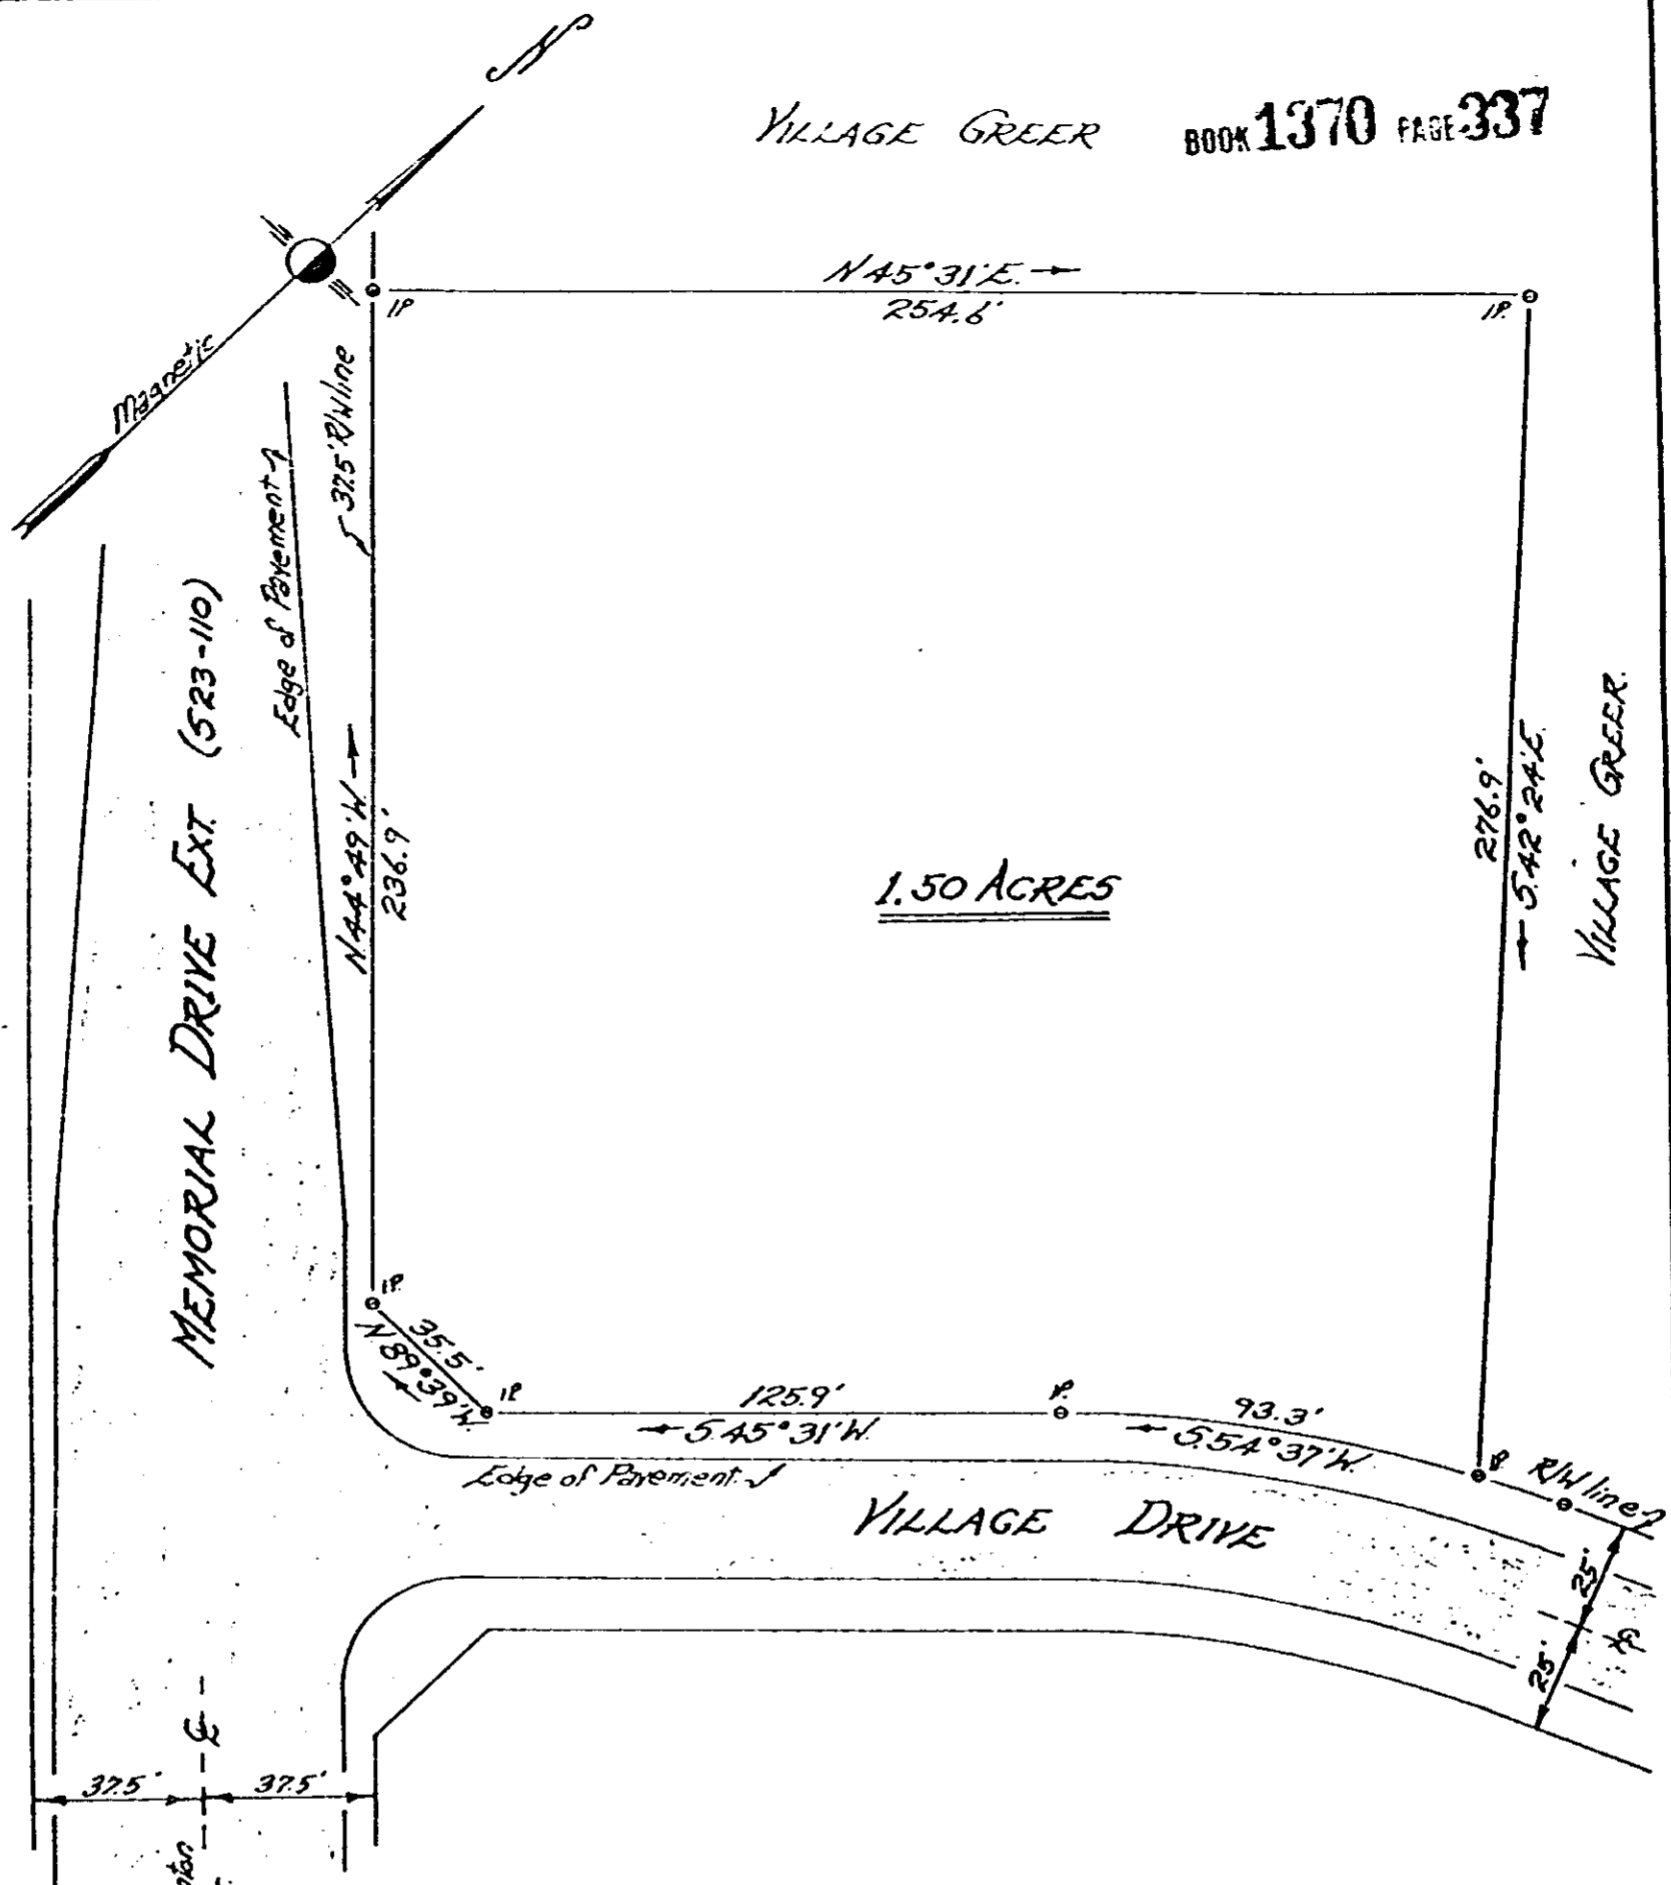

VILLAGE GREER

BOOK 1370 PAGE 337

1.50 ACRES

MEMORIAL DRIVE EXT (523-110)

VILLAGE GREER

VILLAGE DRIVE

PROPERTY OF
JOHN E. WALTON

Located in Greer

GREENVILLE COUNTY,

SOUTH CAROLINA.

SCALE: 1" = 50 FEET

MAY 19 1976.

Tri-State Surveyors
109 Few Street
Greer, S. C. 29651

RECORDED JUN 15 '76 At 3:21 P.M. 32656

0337

4328 RV-2J