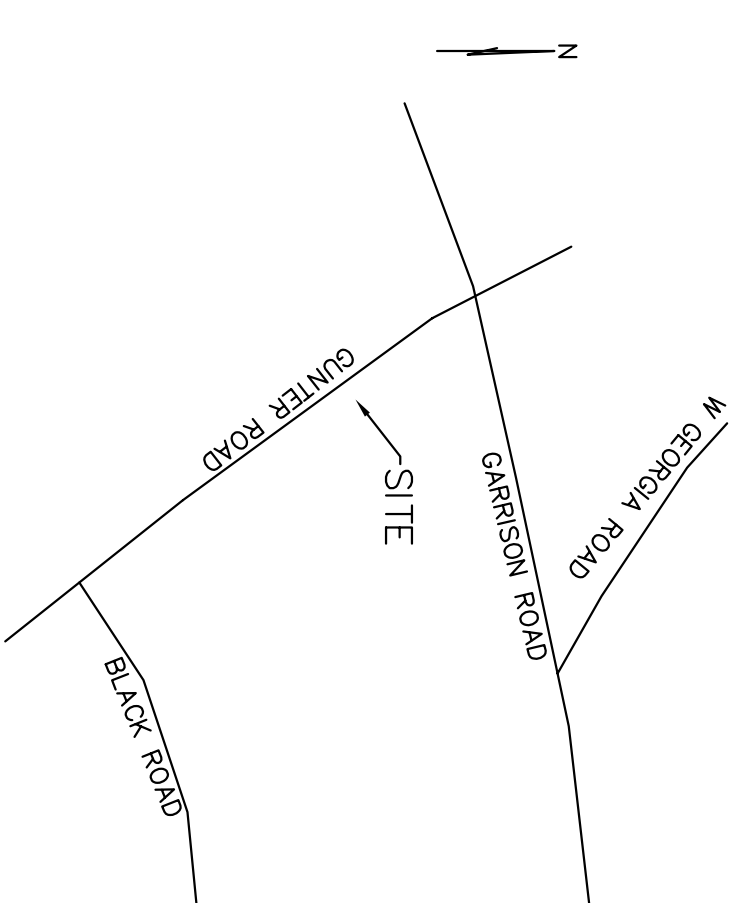

**3 DAYS BEFORE DIGGING IN
SOUTH CAROLINA
CALL 1-888-721-7877
PALMETTO UTILITY PROTECTION SERVICE**

LOCATION MAP (NTS)

PRELIMINARY PLAT

NO.	DATE	DESCRIPTION	BY

SUBDIVISION OF
GUNTER PINES

TCB PROPERTIES, LLC
OWNER
K W TOLLISON & ASSOCIATES, LLC
1341 JONESVILLE RD
SIMPSONVILLE, SC 29681
864.335.9255
SURVEYOR

NO. OF ACRES: 16.98 MILES OF NEW ROADS: 0.23

NO. OF LOTS: 14 DATE: OCTOBER 26, 2005

ZONE: R-R1