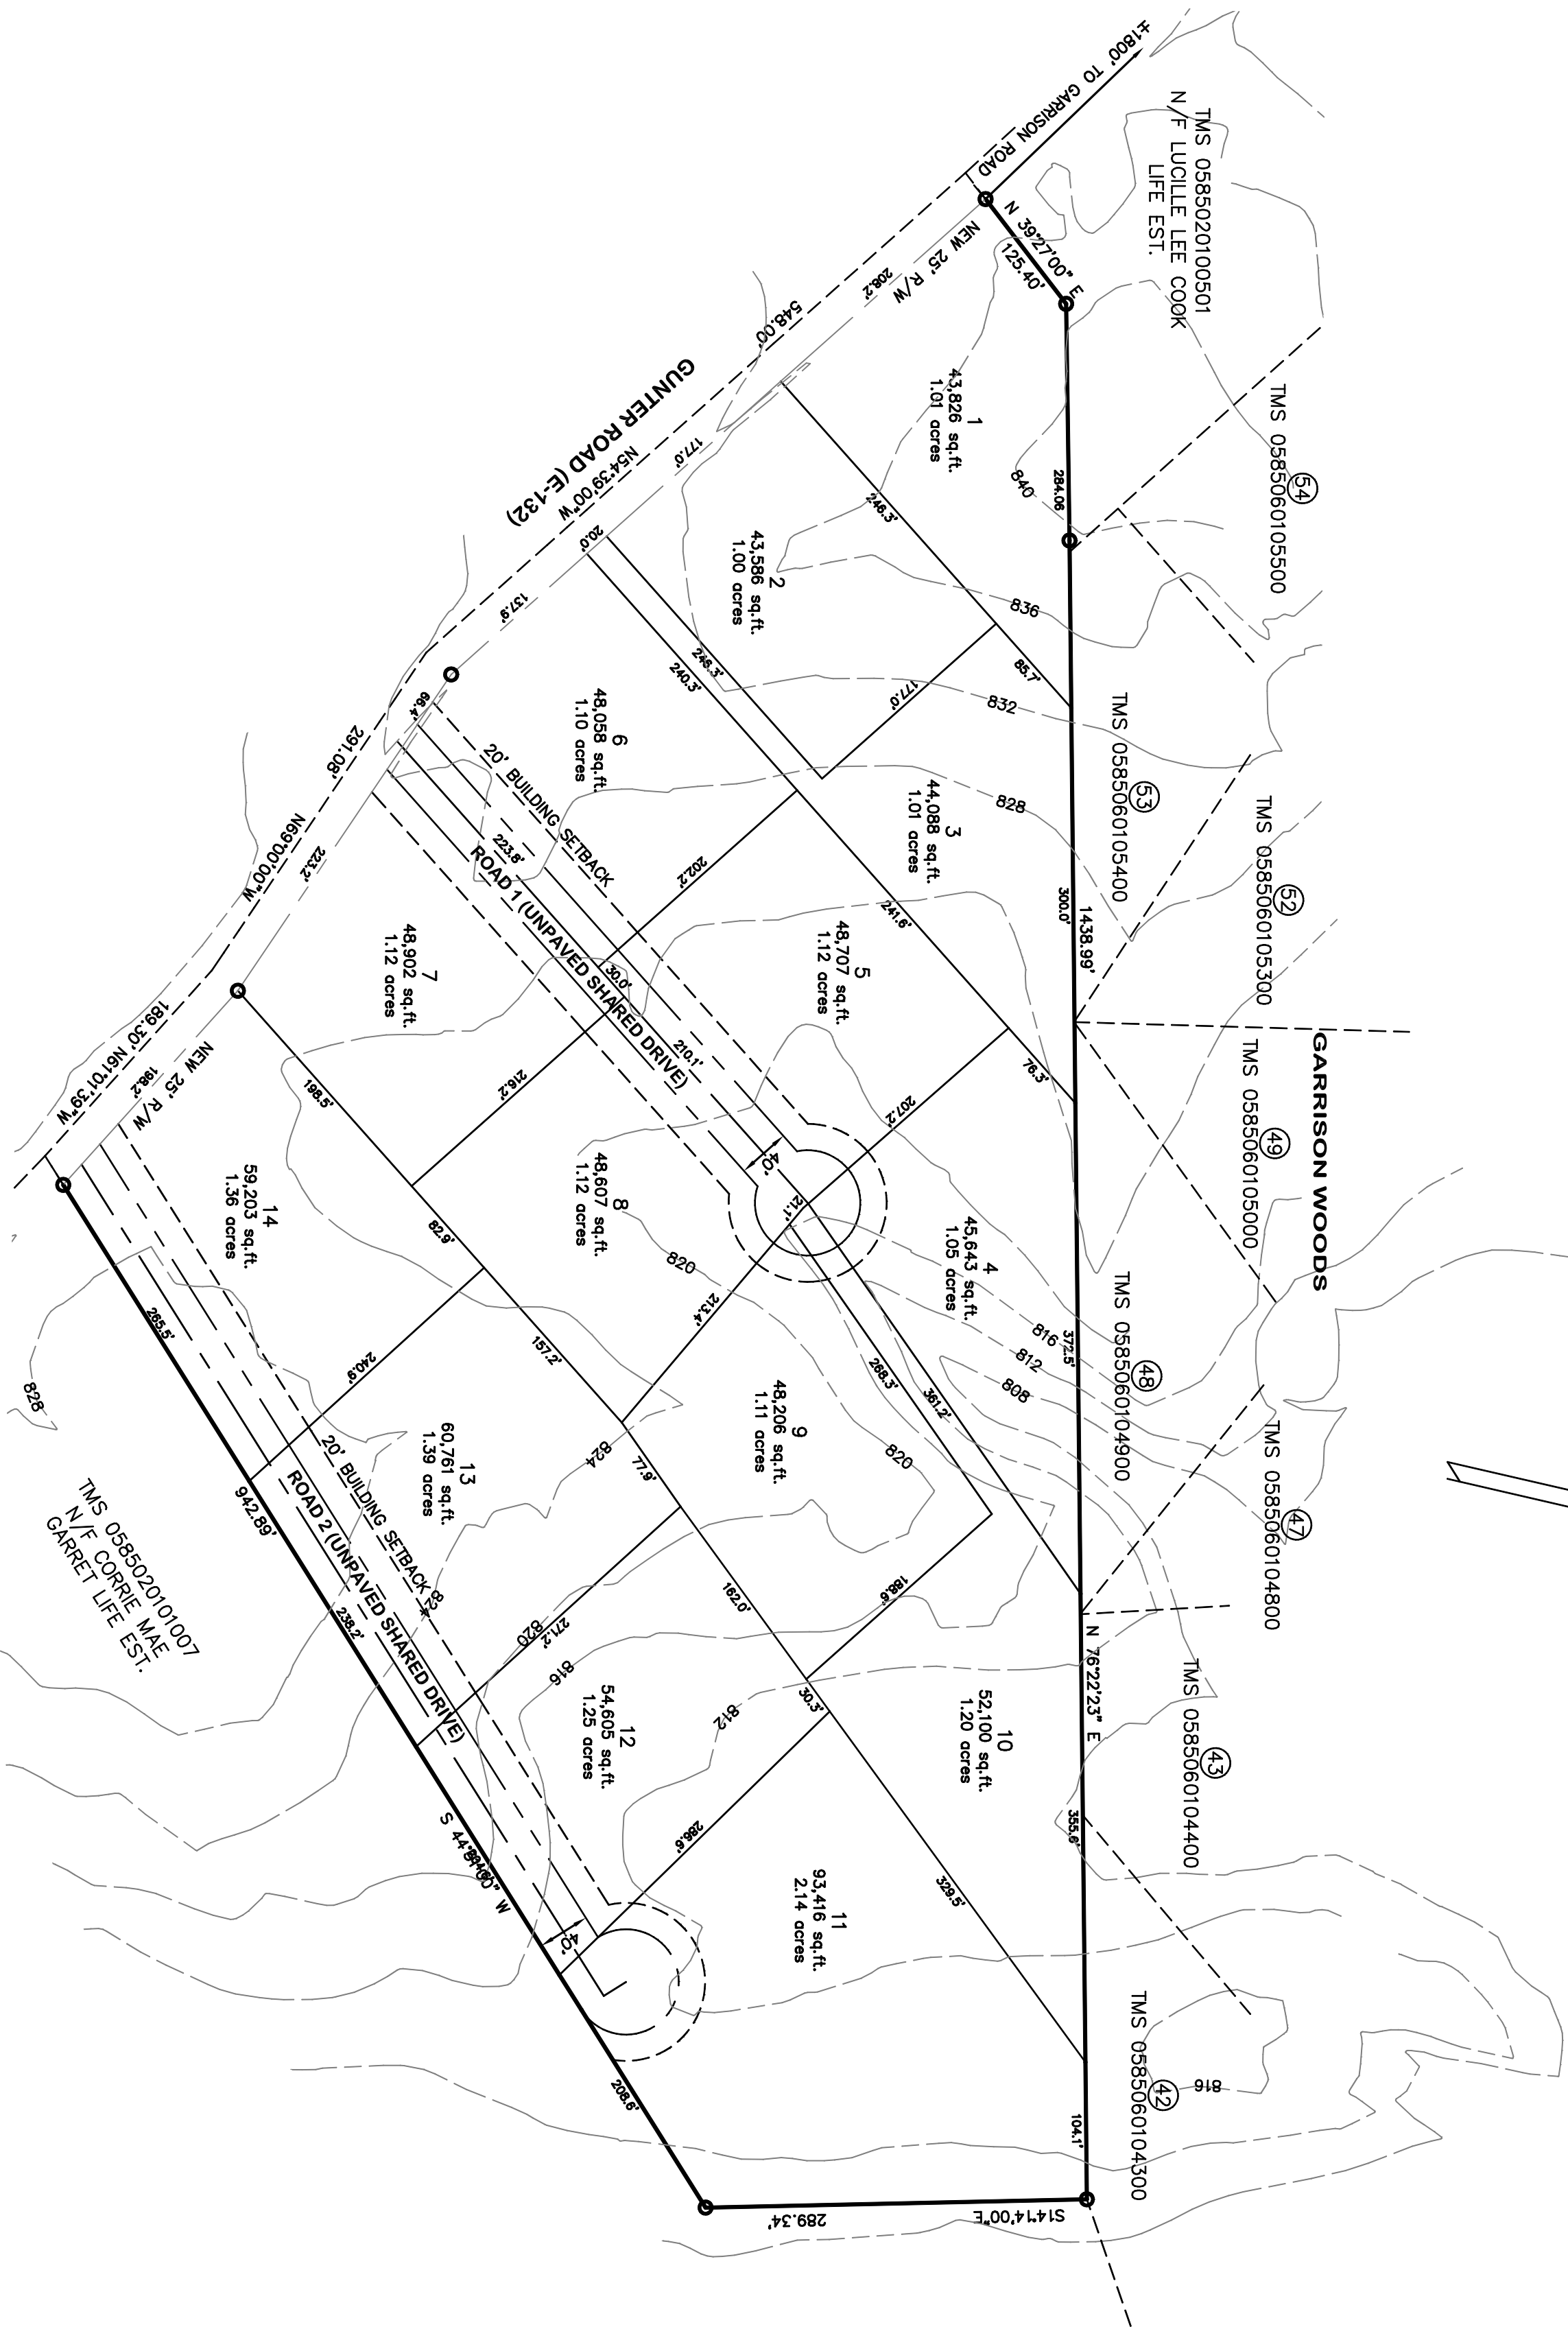

**3 DAYS BEFORE DIGGING IN
SOUTH CAROLINA
CALL 1-888-721-7877
PALMETTO UTILITY PROTECTION SERVICE**

LOCATION MAP (NTS)

PRELIMINARY PLAT

NO.	DATE	DESCRIPTION	BY

SUBDIVISION OF
GUNTER PINES

TCB PROPERTIES, LLC
OWNER
K W TOLLISON & ASSOCIATES, LLC
1341 JONESVILLE RD
SIMPSONVILLE, SC 29681
864.335.9255
SURVEYOR

NO. OF ACRES: 16.98 MILES OF NEW ROADS: 0.23

NO. OF LOTS: 14 DATE: OCTOBER 26, 2005

ZONE: R-R1