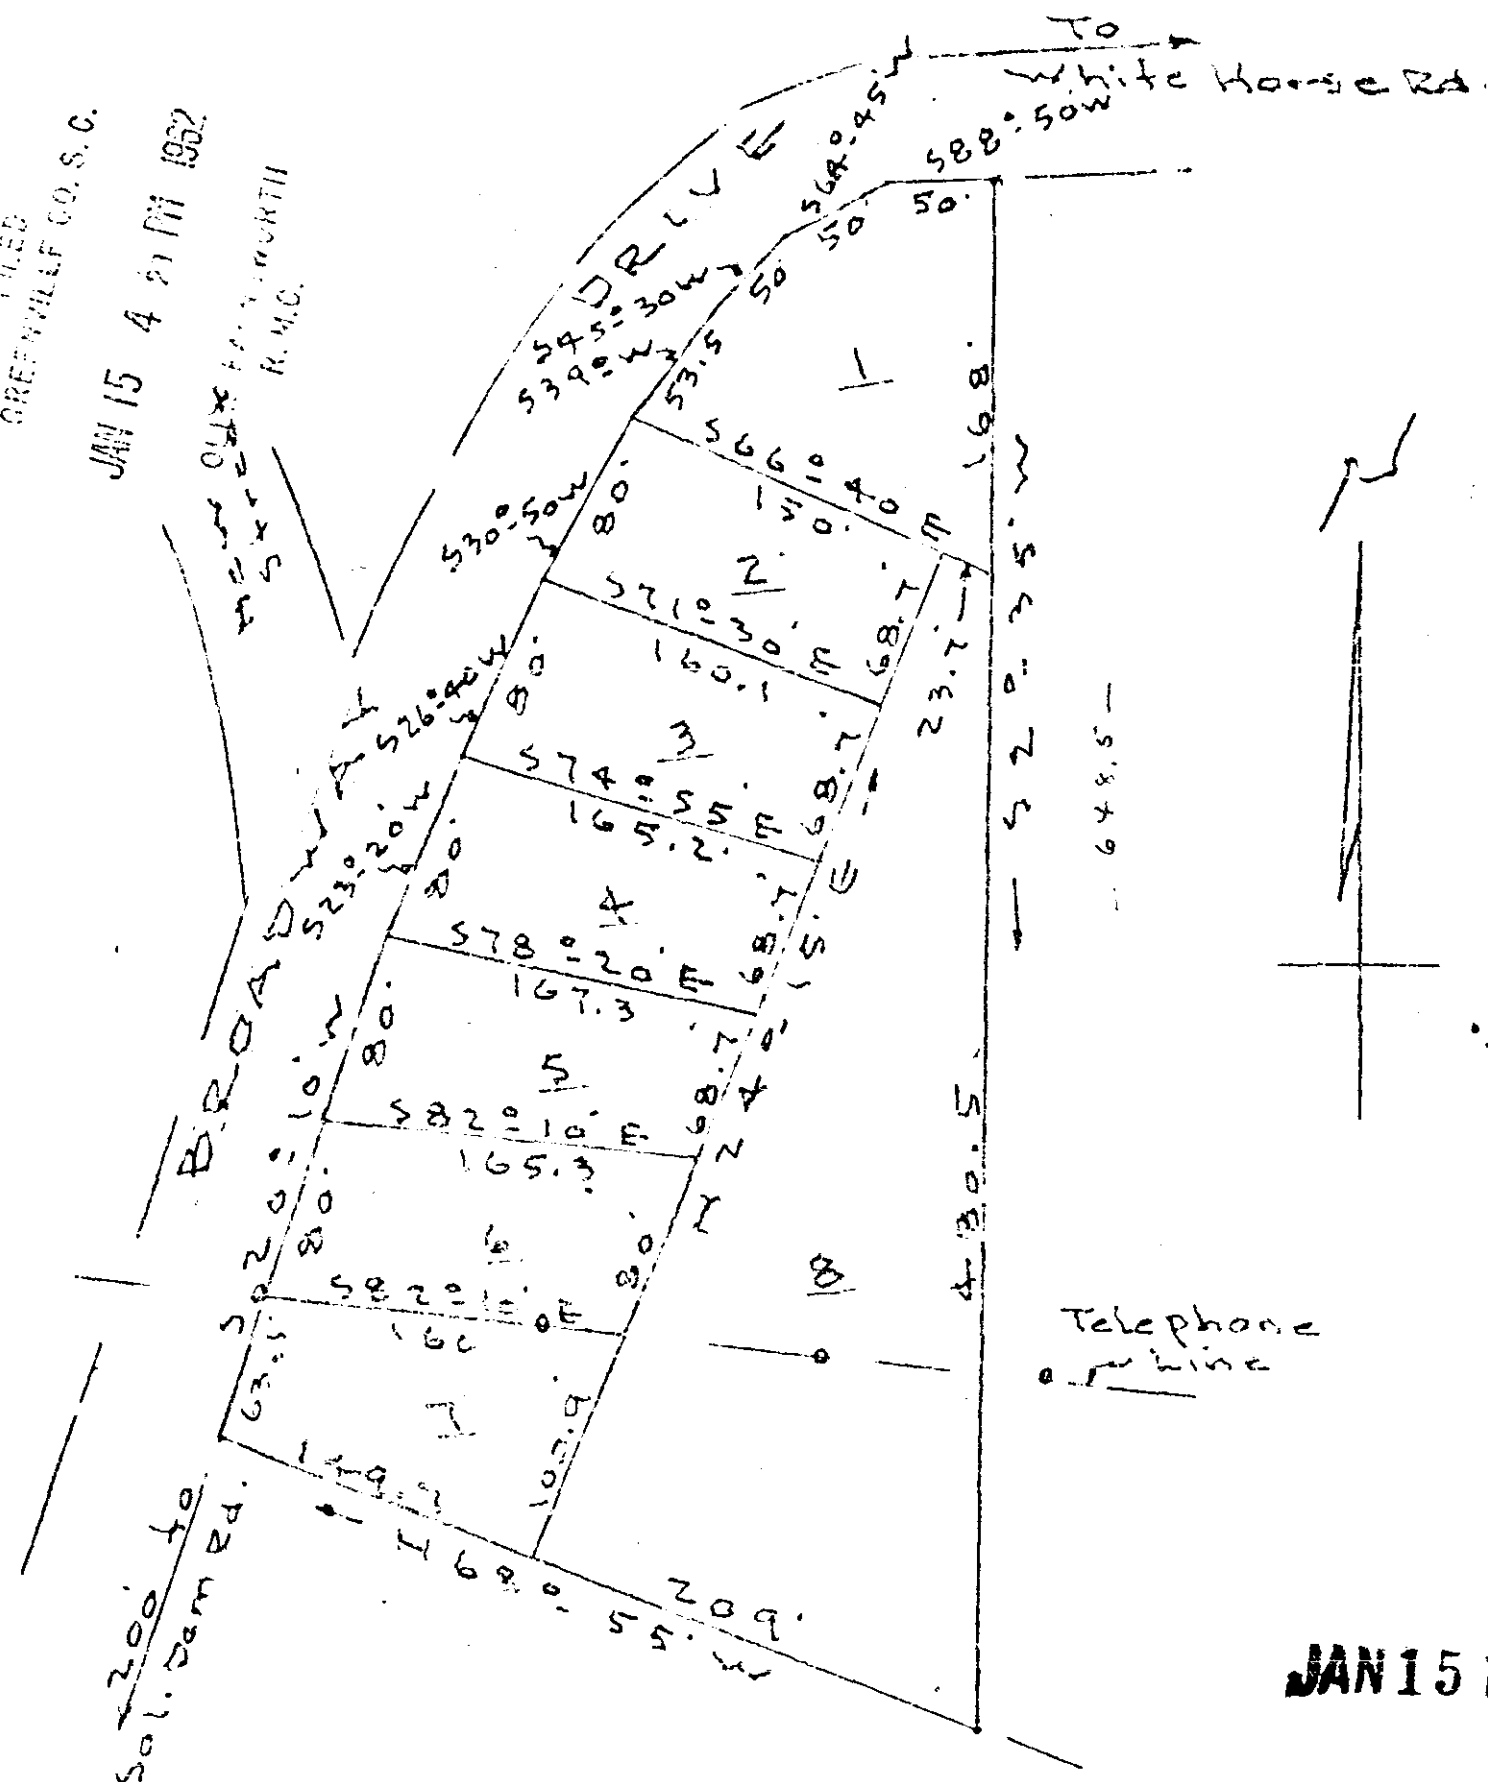

FILED
GREENVILLE CO. S.C.

JAN 15 4 21 PM 1962

MESSENGER
R.M.C.

JAN 15 1962

17558

MAP OF
BROADWAY ACRES
Near Saluda Dam - White Horse Rds.
Greenville - S.C.
Scale 1" = 100' - Jan. 6-62

ZZ-143

0 - Iron pins at all corners.

J.C. Hill - 805

17558 filed this 15 day of Jan. 1962
and Recorded in Vol 22 Page 143
Charles Messinger
Register Mesne Conveyance Greenville County, S.C.