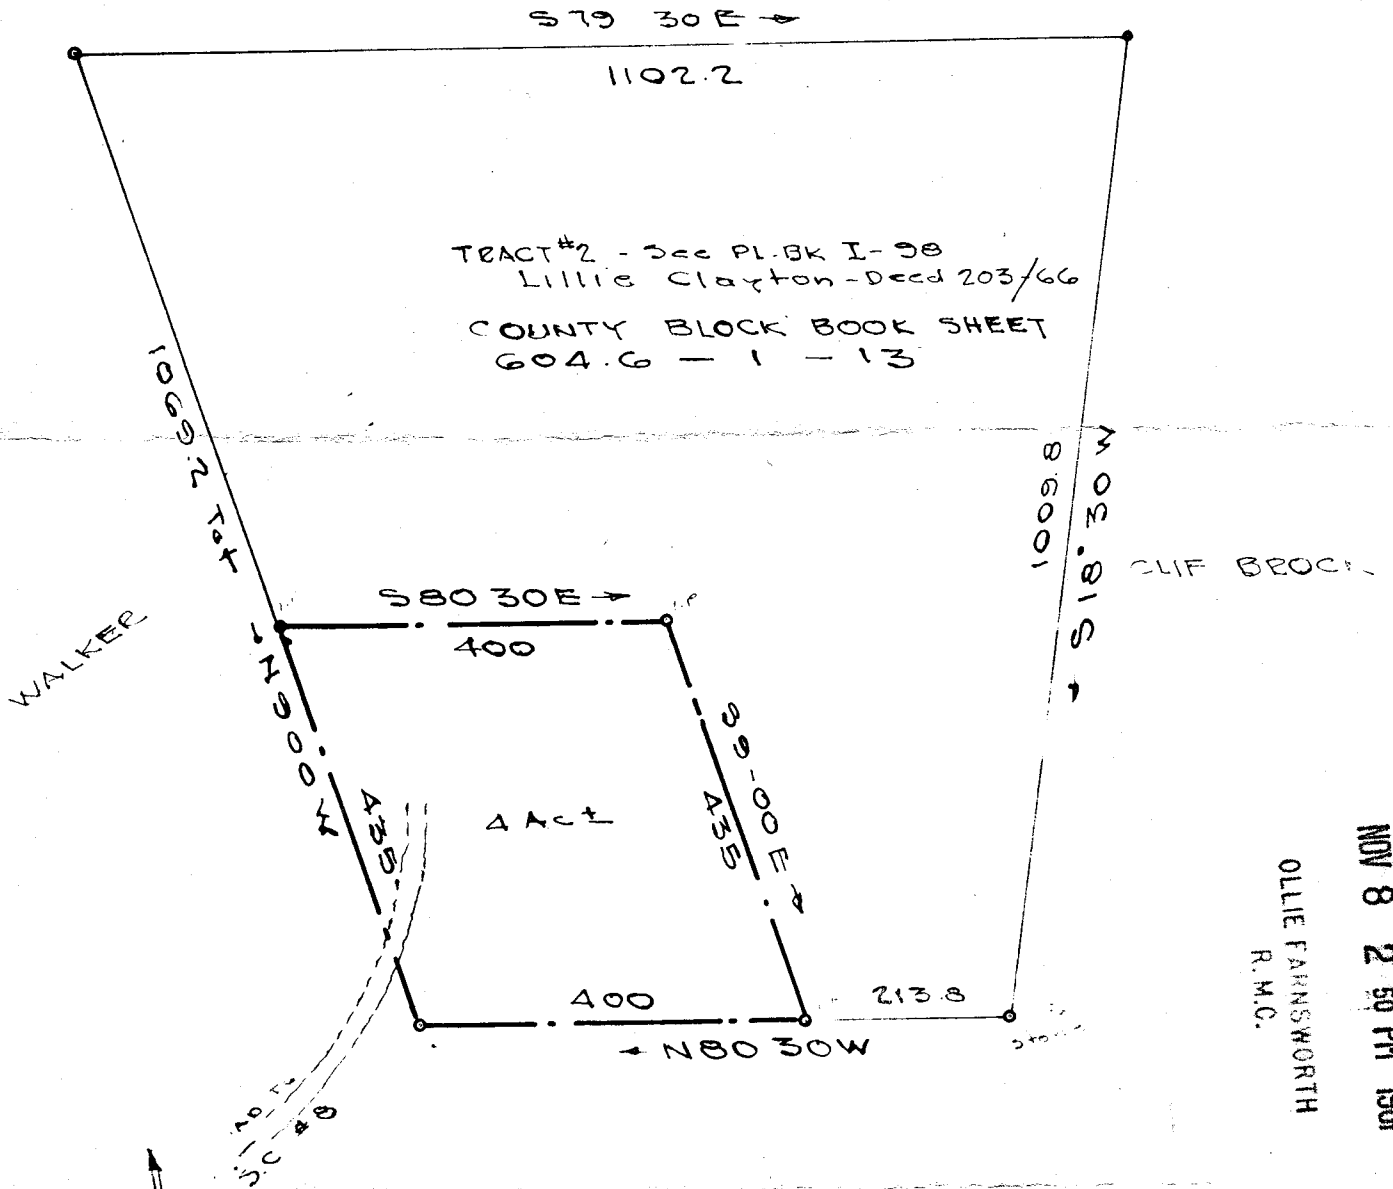

Mrs Lillie Clayton

NOV 8 2 50 PM 1961

OLLIE FARNSWORTH  
R.M.C.

PROPERTY OF

GEORGE CLAYTON  
NEAR WARE PLACE  
GREENVILLE COUNTY, S.C.

Scale 1"=200' OCT-1960

11965

NOV 8 1961

22 - 81 See 506

C.C. JONES - CIVIL ENGINEER

11965 Filed This 5 day of Nov. 1961  
 And Recorded in Vol. 22 Page 51 at M.  
 Register Mesne Conveyance Greenville County, S. C.