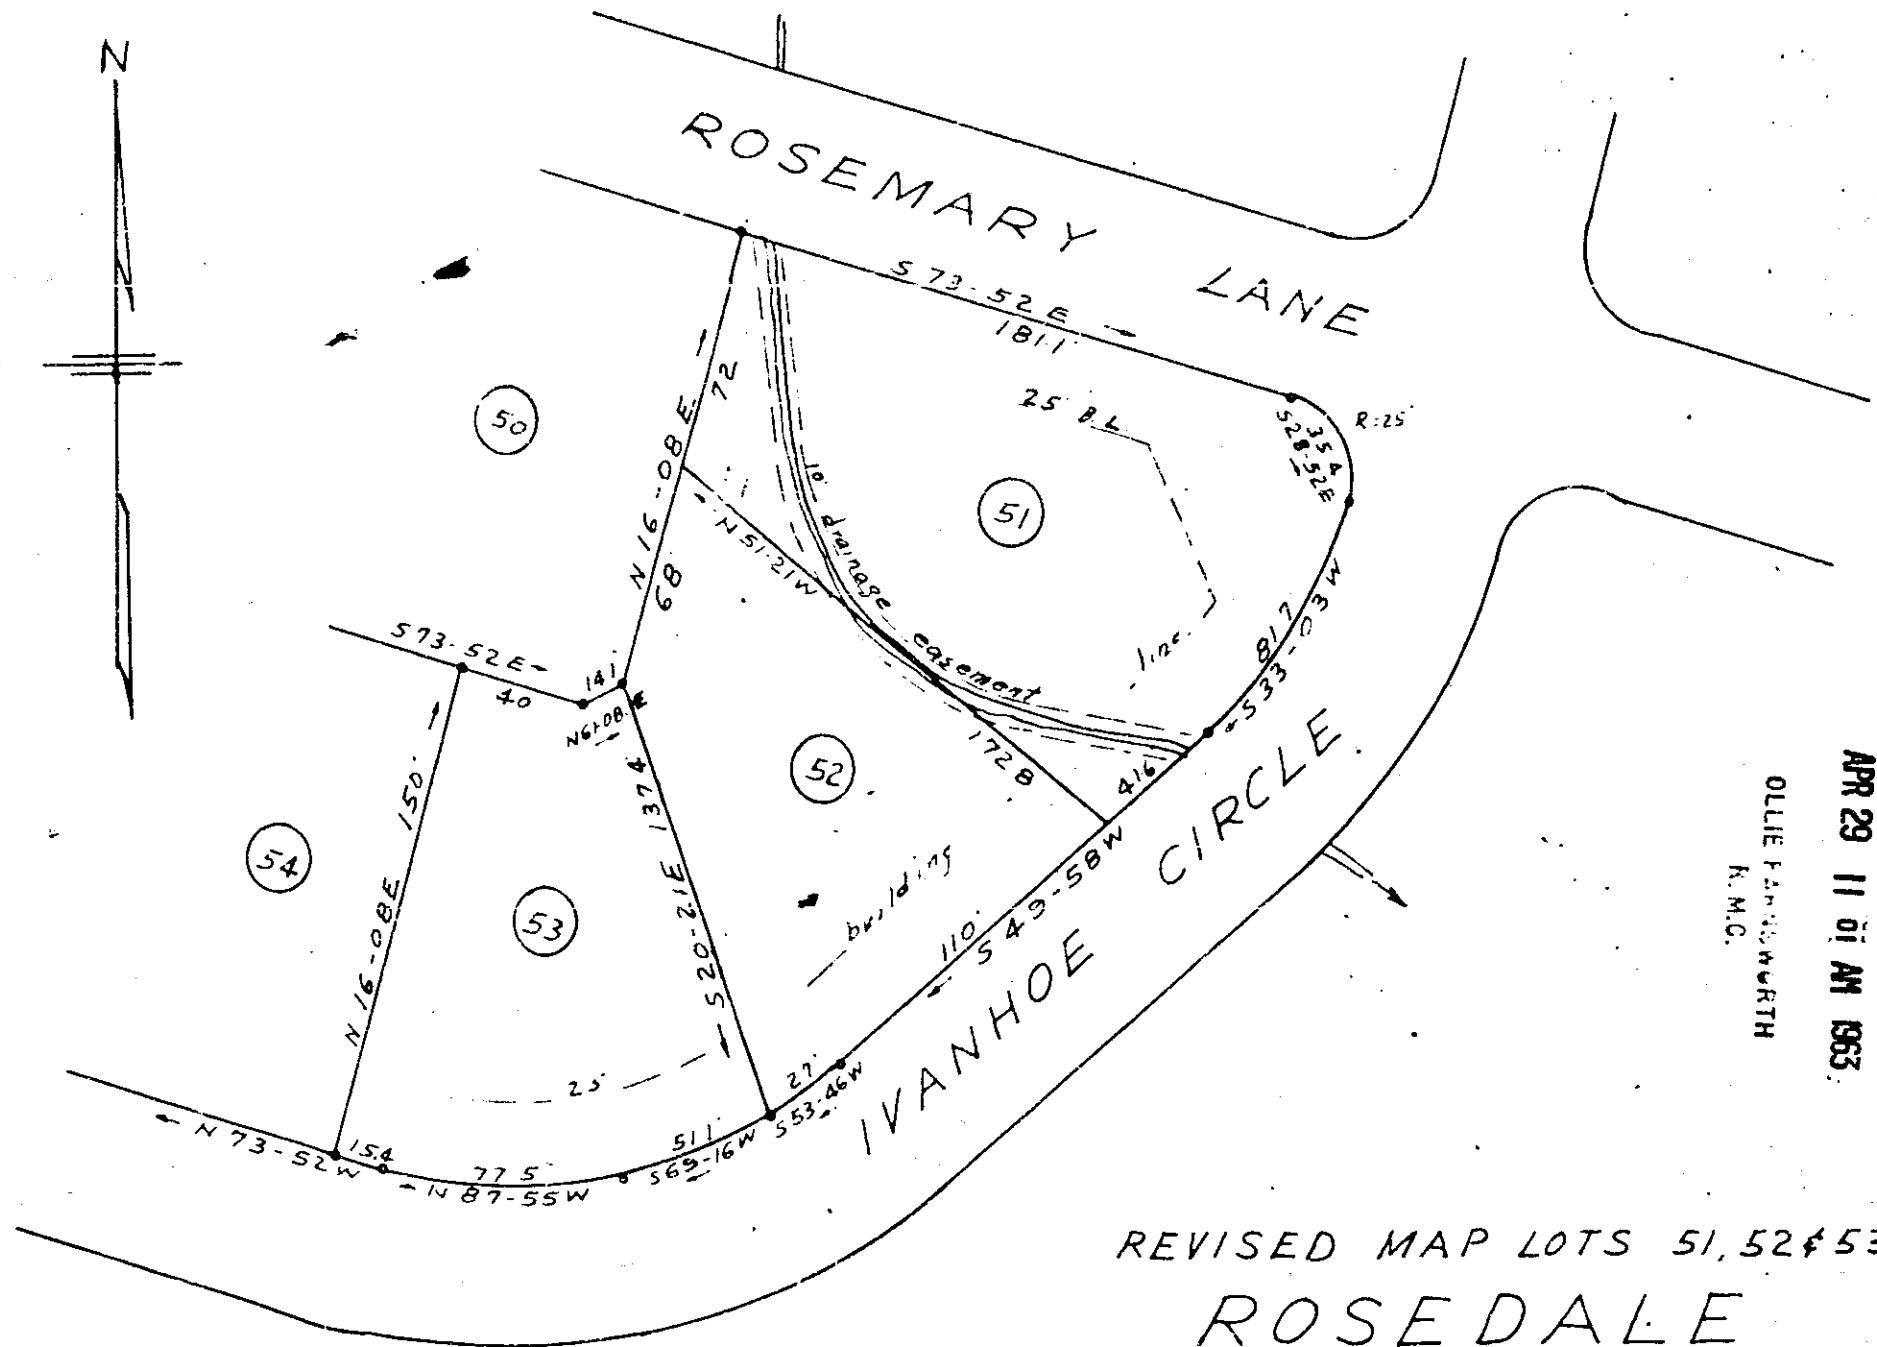

# Plat Book W W, Page 472

Recorded April 29, 1963 at 11:01 A. M. #27721

FILED  
GREENVILLE CO. S. C.  
APR 29 11 01 AM 1963  
OLLIE FANBROUWTH  
R. M. C.

REVISED MAP LOTS 51, 52 & 53

ROSEDALE

NEAR GREENVILLE S. C.

SCALE 1"=60'

APR 24, 1963

C. O. Ribble - Reg. L.S.

APR 29 1963

Fee \$1.00

Mail to E. S. ... 12 ...