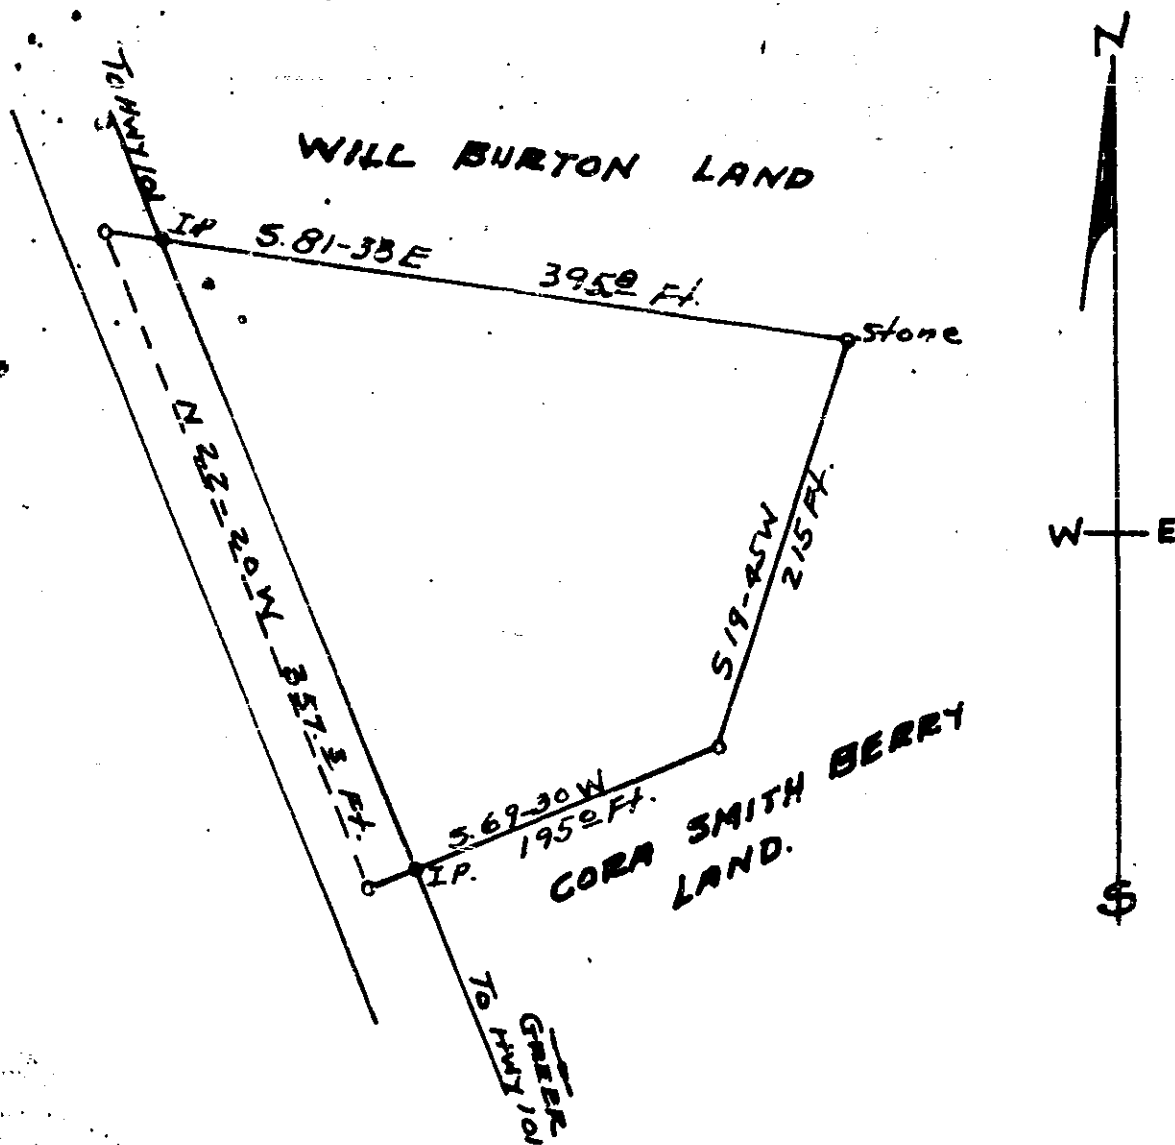

AREA = 178/100 ACRES

PLAT OF LOT OF
 HOWARD SEARCY
 AND
 LUCILE H. SEARCY
 ONEAL TWP. GREENVILLE CO.
 SOUTH CAROLINA
 JAN. 17, 1963

SURVEY BY
 Terry W. Dill
 Reg. C.E. & L.S. No 104

GREENVILLE COUNTY
 JAN 23 9 54 A.M. 1963
 SCALE 1" = 100'

Recorded January 23, 1963 at 9:54 A. M. #18684

Green, Pt 3.