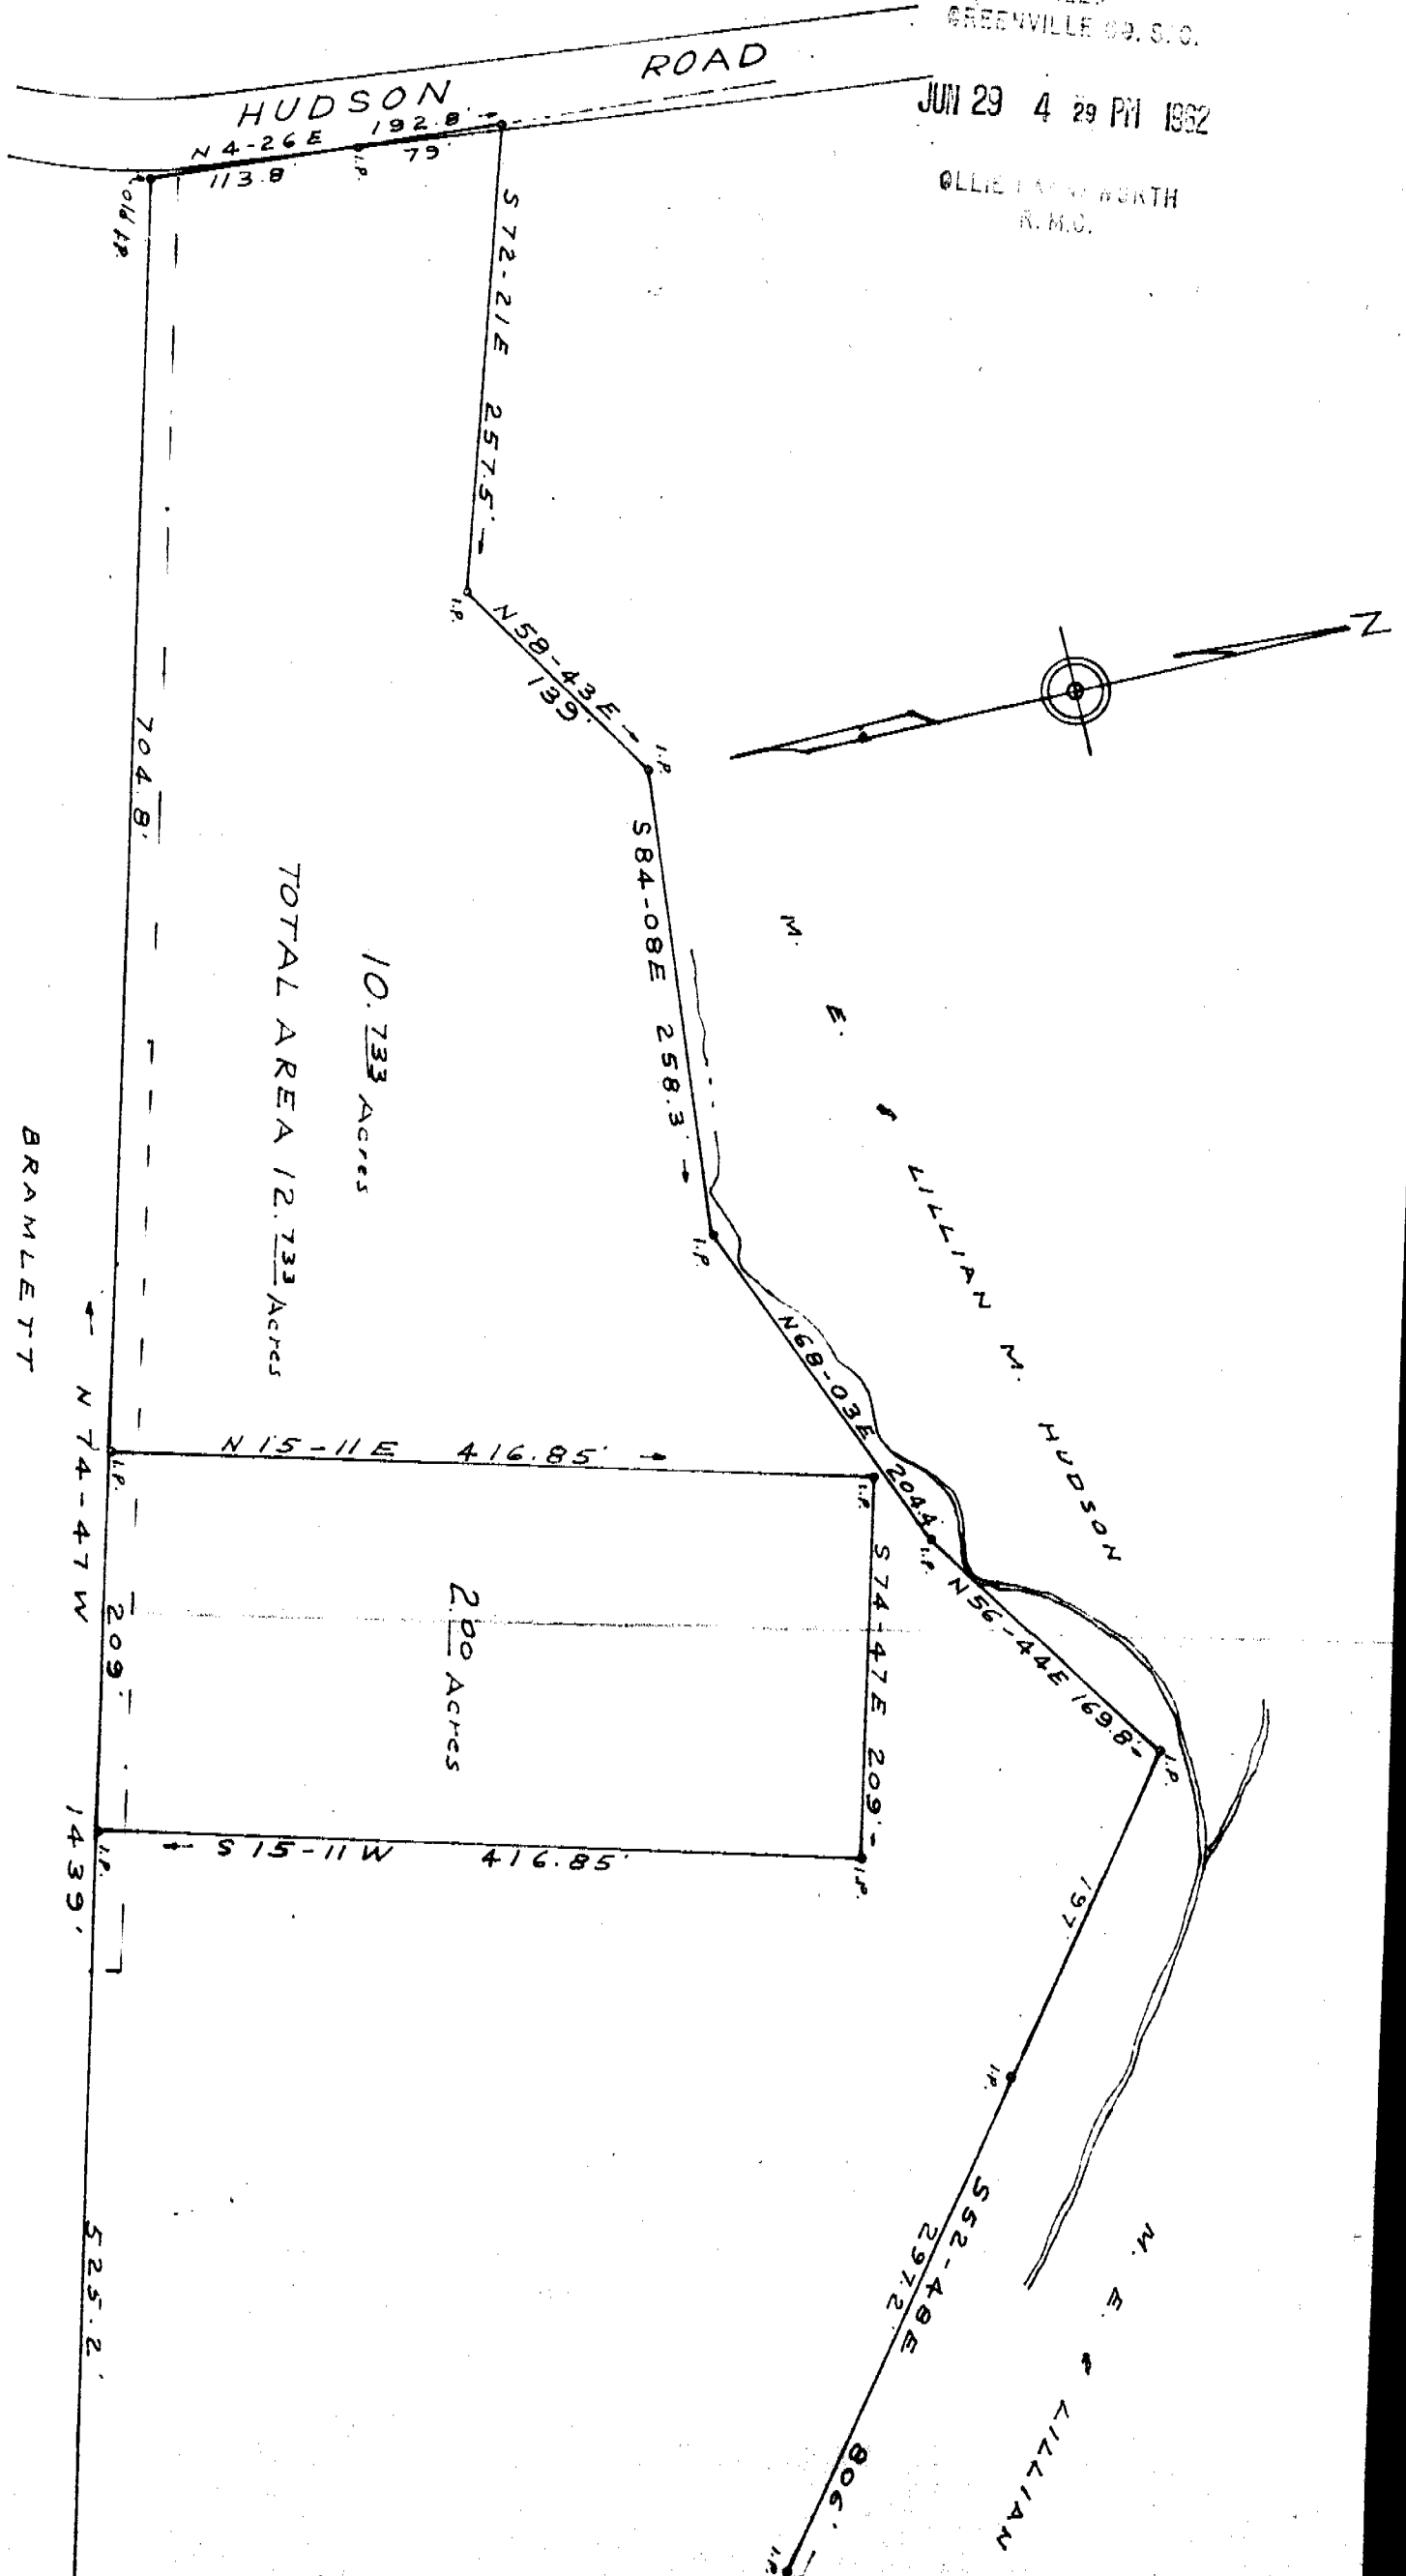

FILED  
GREENVILLE CO. S.C.

JUN 29 4 29 PM 1962

OLLIE FAY WORTH  
R.M.C.

TOTAL AREA 12.733 Acres

10.733 Acres

2.00 Acres

BRAMBLETT

LILLIAN M. HUDSON