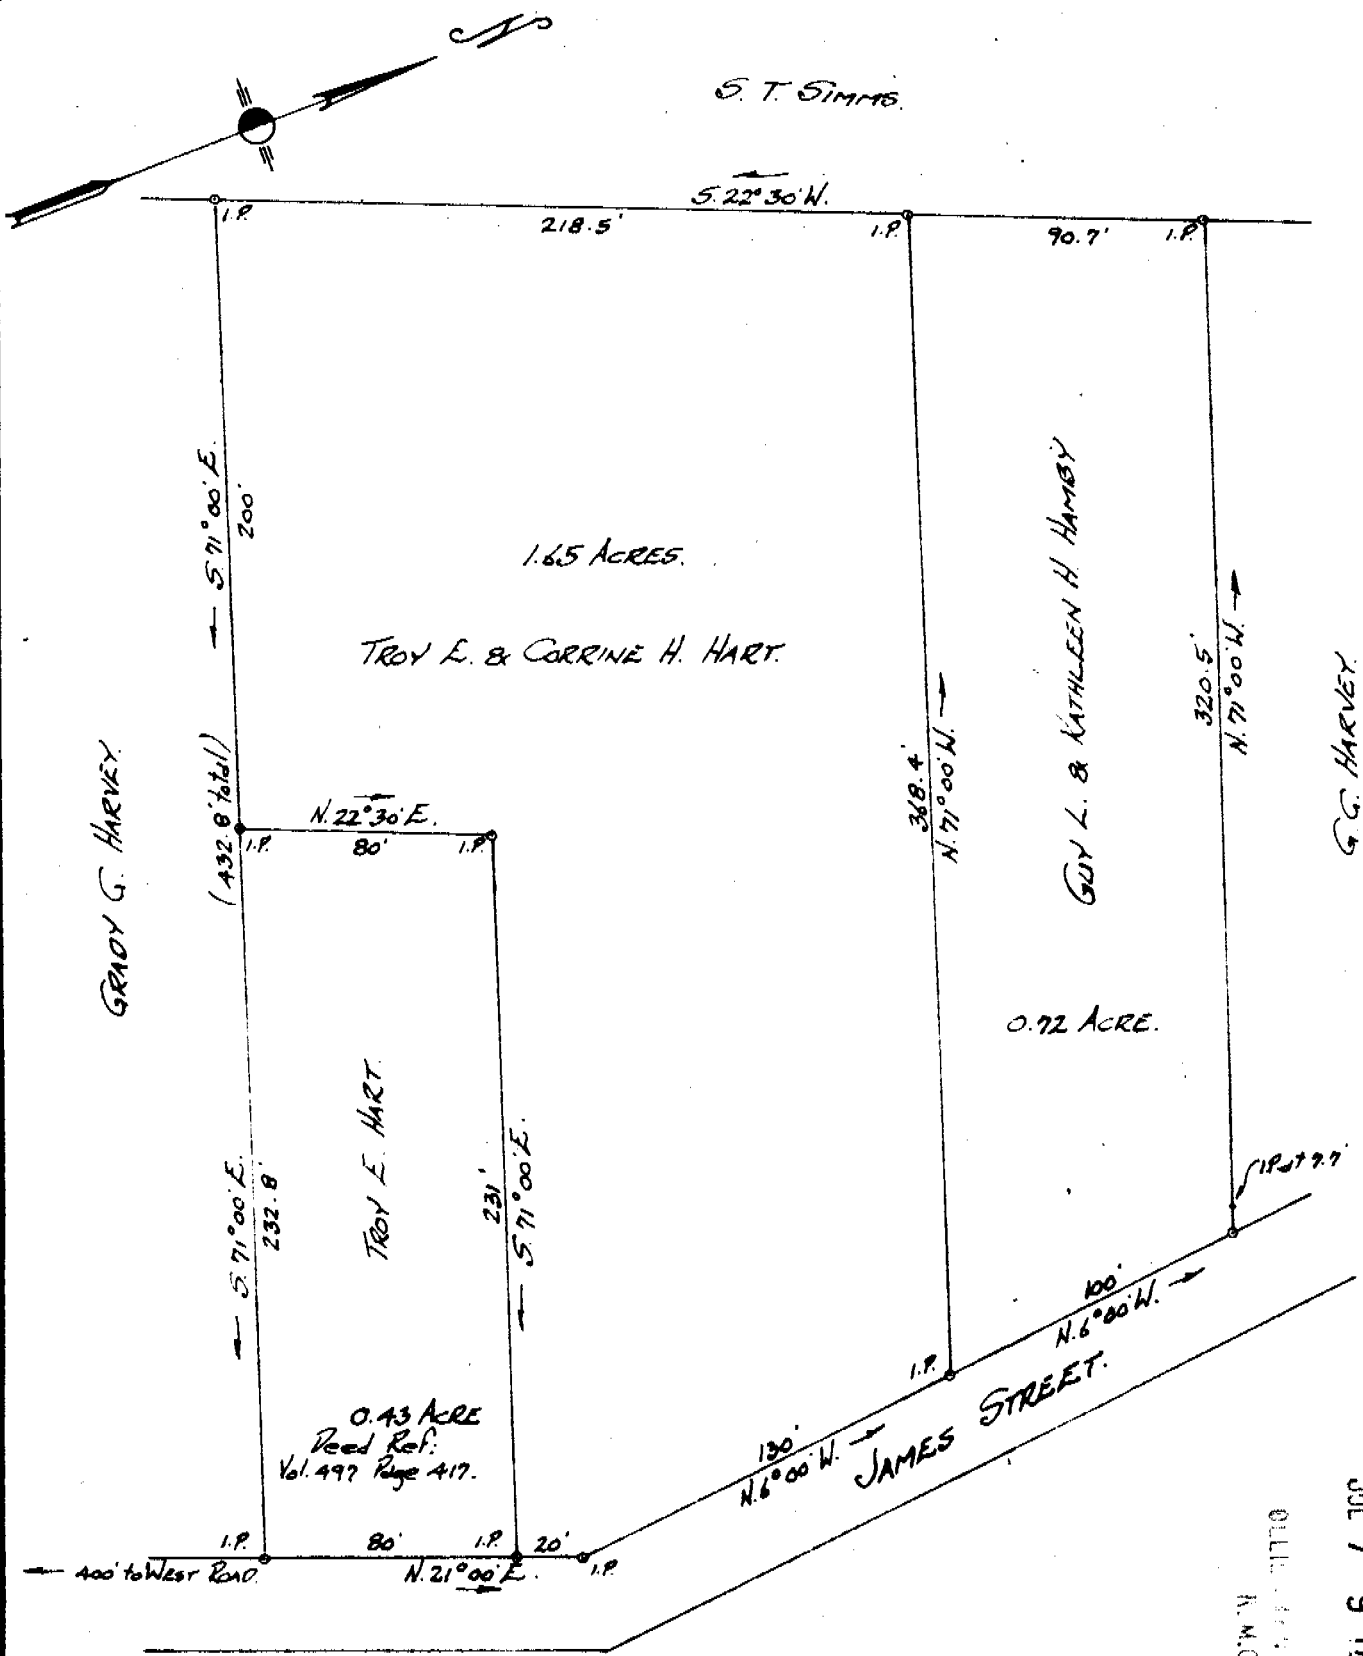

S. T. SIMMS.

JUL 7 9 17 AM 1962

OLIVER W. HARRIS
A.M.C.

GREENVILLE CO., S.C.

PROPERTY OF
 TROY E. & CORRINE H. HART.
 &
 GUY L. & KATHLEEN H. HAMBY.

Located near Greer
 CHICK SPRINGS TOWNSHIP GREENVILLE COUNTY
 SOUTH CAROLINA.

1052

JUL 7 1962

SCALE: 1" = 40 FEET. JUNE 2, 1962.
 Survey made June 1, 1962.

John A. Simmons, Reg. Surveyor #2212.
 Greer, S.C.

1.00 picture

Recorded July 7, 1962 at 9:17 A. M. #1052