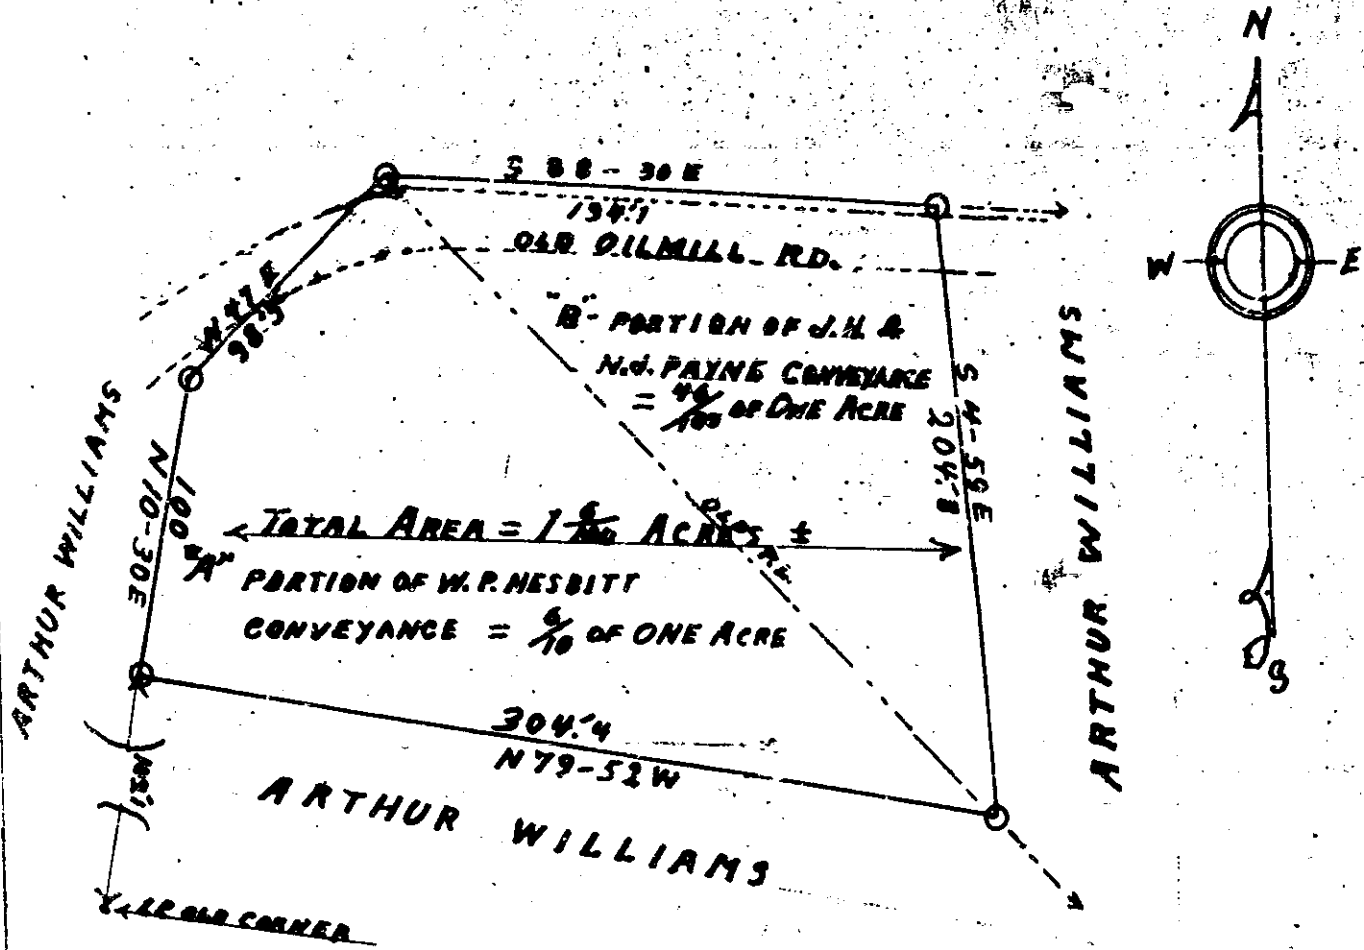

Plat Book WW, Page 173

GREENVILLE, S.C.
 OCT 16 9 05 AM 1961

STATE OF SOUTH CAROLINA
 COUNTY OF GREENVILLE.

THIS PLAT REPRESENTS THE SURVEY OF A FIELD, PARCEL OR LOT OF LAND HAVING, TO WIT, THE BEARING, DISTANCE, BEINGS AND AN AREA OF ONE ACRE - 6,100 ± OF ONE ACRE.

IT IS LOCATED ABOUT ONE HALF MILE EAST OF HUNWELL, S.C. ON THE OLD OILMILL ROAD.
 SURVEYED BY SQUAD OF ARTHUR WILLIAMS, Sept. 27-8, 1961.

Dean C. Edens, L.S., Reg. No. 1578
Charles K. Dunn

OCT 16 1961

1" = 100'

Recorded October 16, 1961 at 9:05 A. M. #9784

175.1

100 feet