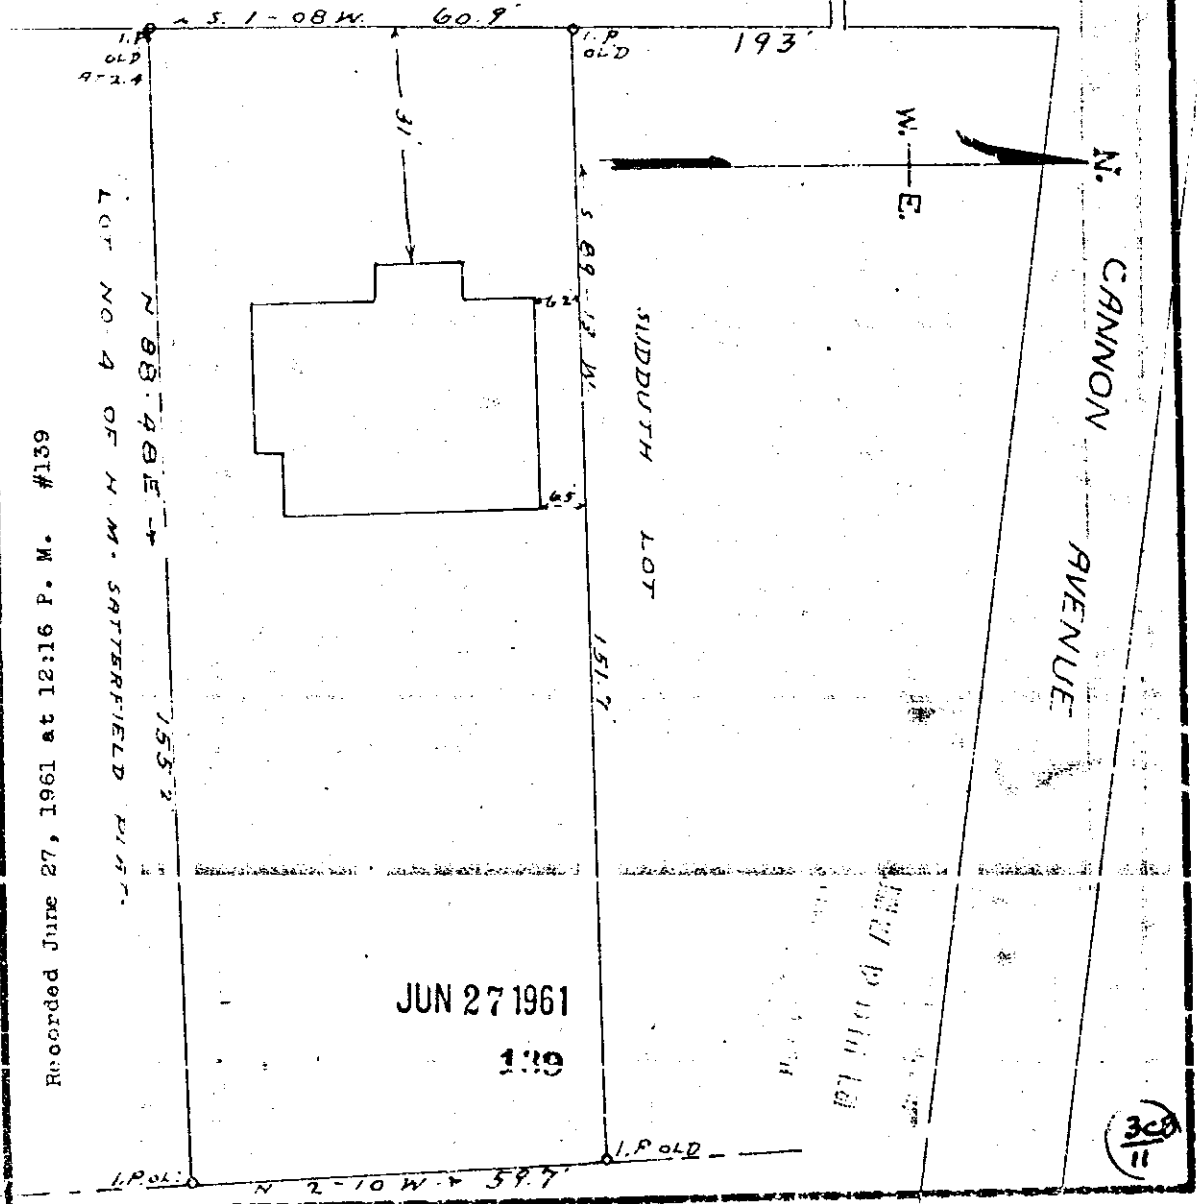

PROPERTY OF
FRED O PLEMMONS JR & BEATRICE B PLEMMONS
LOCATED IN GREER, S.C.
CHICK SPRINGS TOWNSHIP GREENVILLE COUNTY
SOUTH CAROLINA

SCALE: 1" = 20 FEET MAY 6 1950
THIS IS TO CERTIFY THAT I HAVE SURVEYED THE SOUTH HALF
OF LOT NO. 3 AS SHOWN ON PLAT OF H M SATTERFIELD PROPERTY
IN GREER, S.C.

H. S. BROCKMAN, REG. SURVEYOR,
GREER, S.C. - NO. 959

NEW PELHAM ROAD

Recorded June 27, 1961 at 12:16 P. M. #139

JUN 27 1961

139

300
11