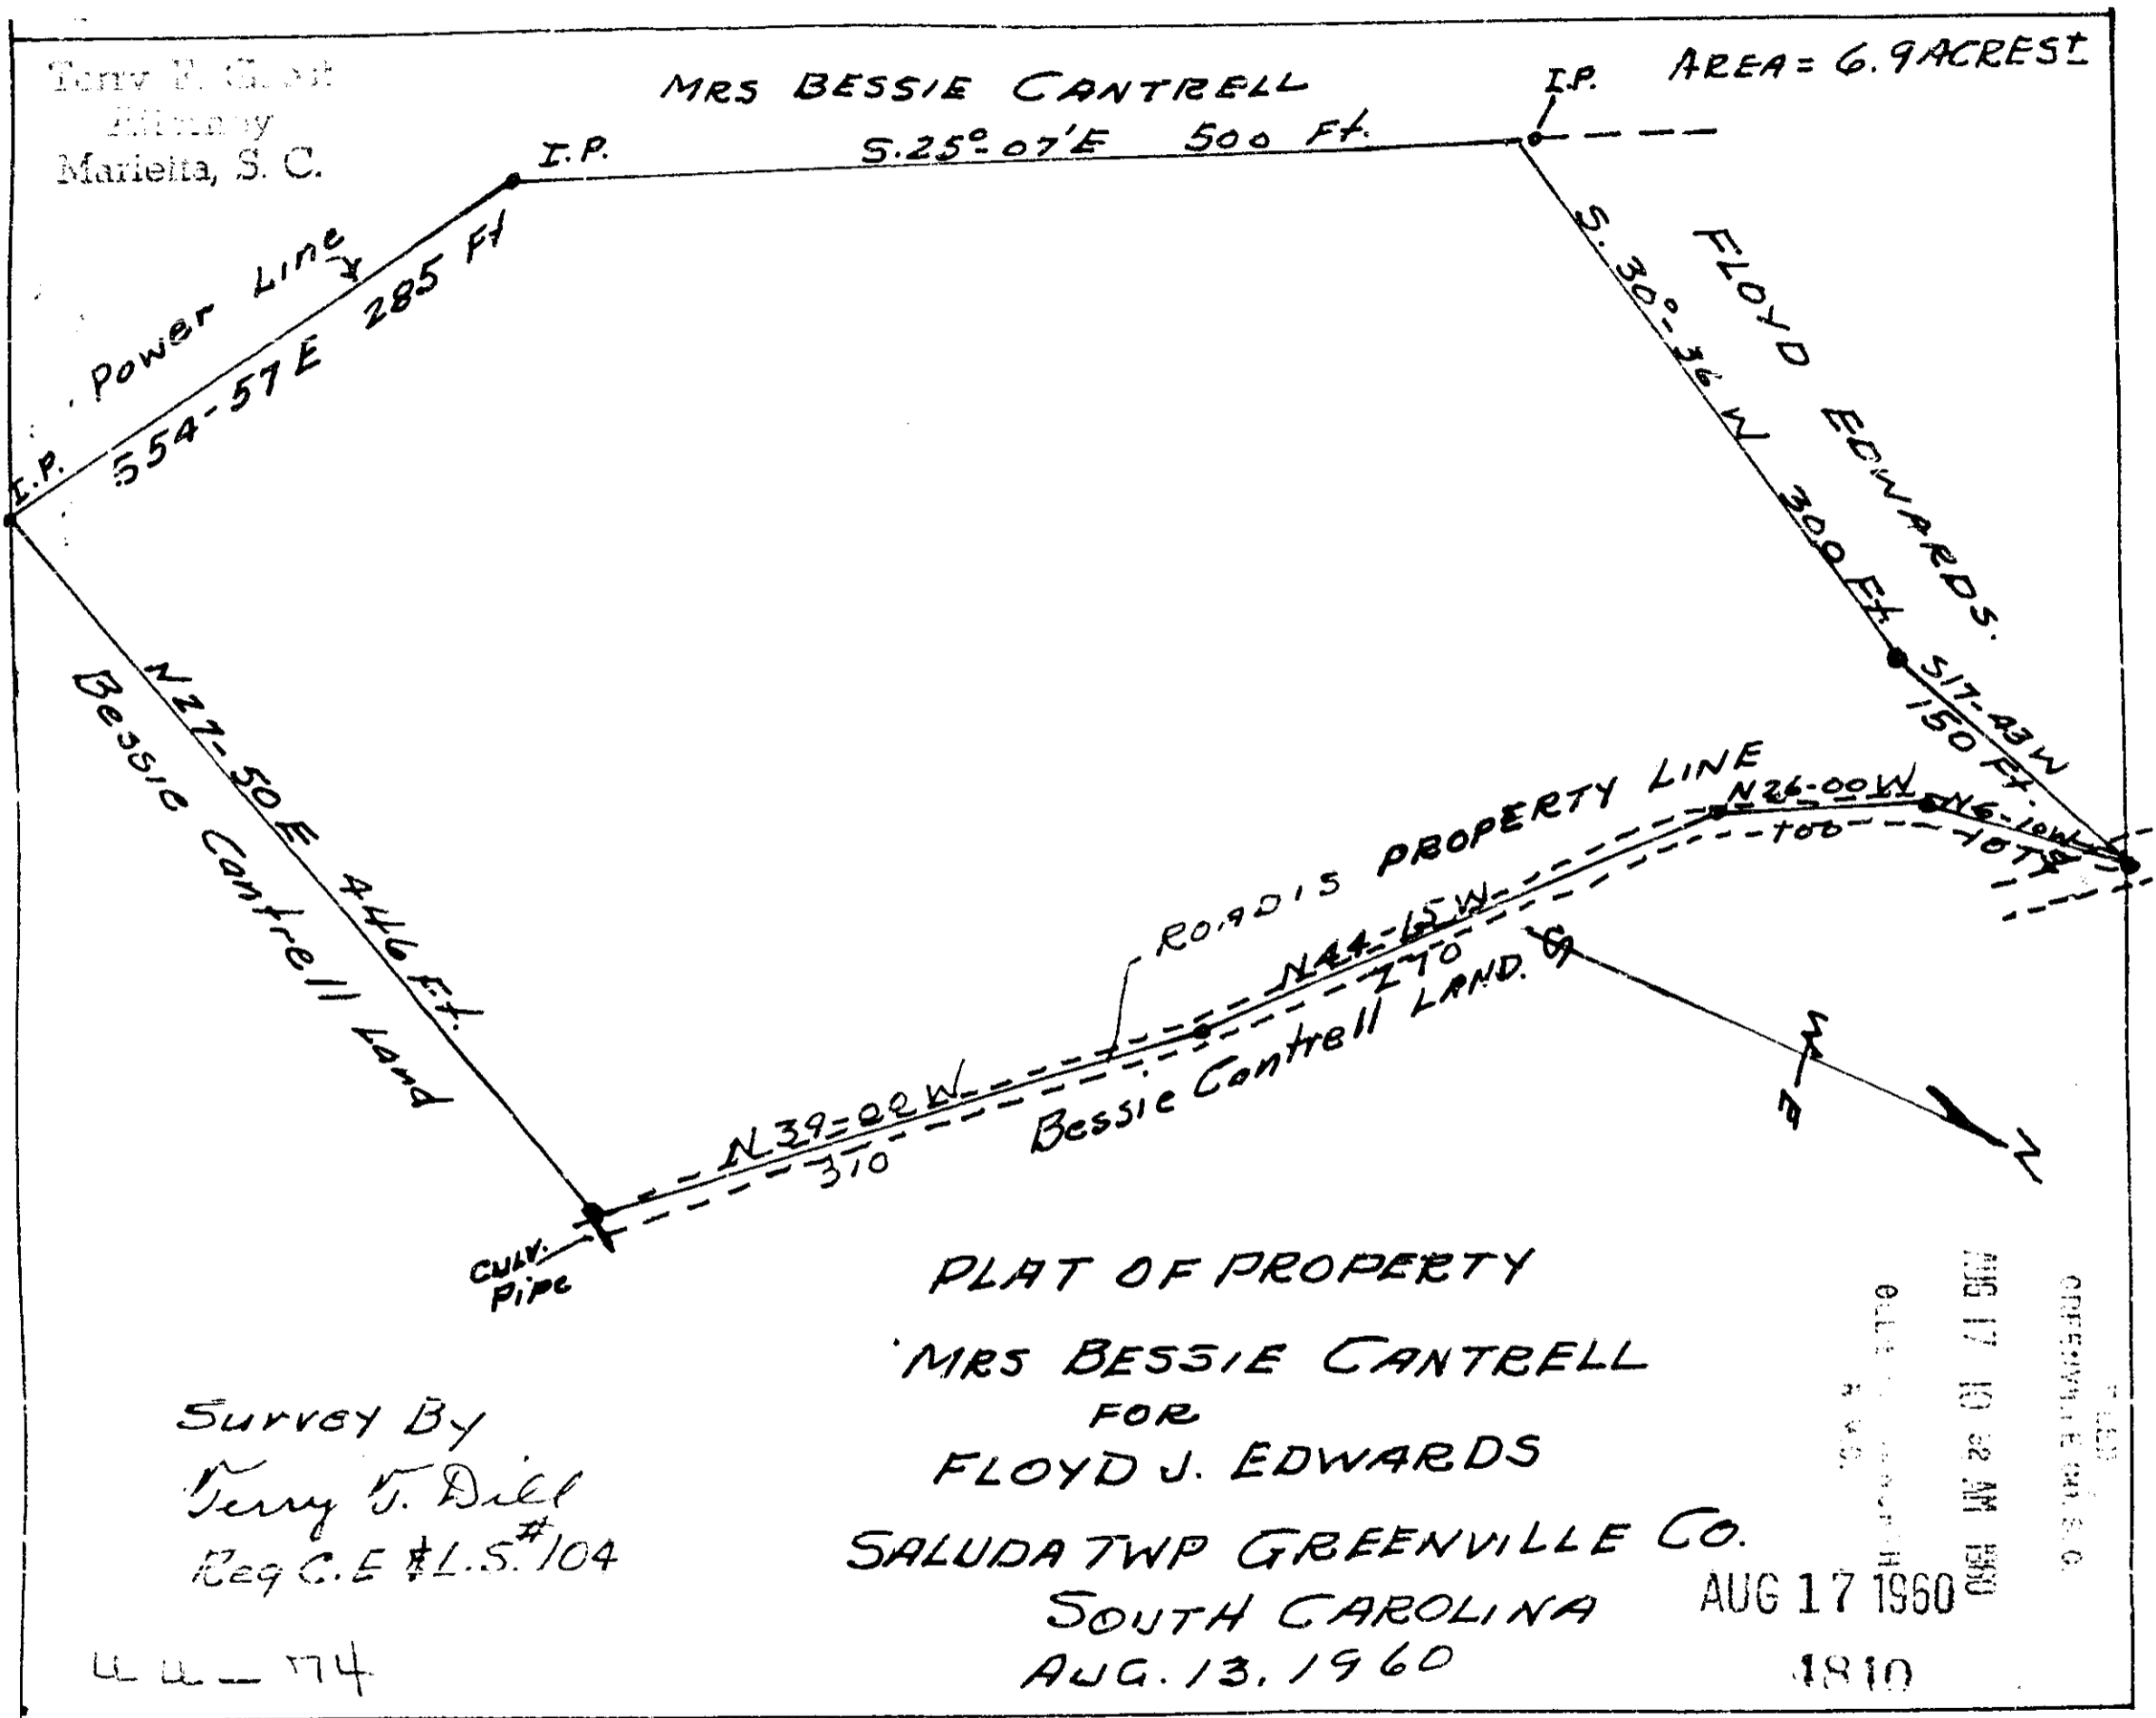

# Plat Book UU, Page 74

4840. Recd 17 Aug of 1960  
And Recorded in UU Page 74  
Ralph Samsworth  
Register Meade Lenoirville Greeneville County, S. C.