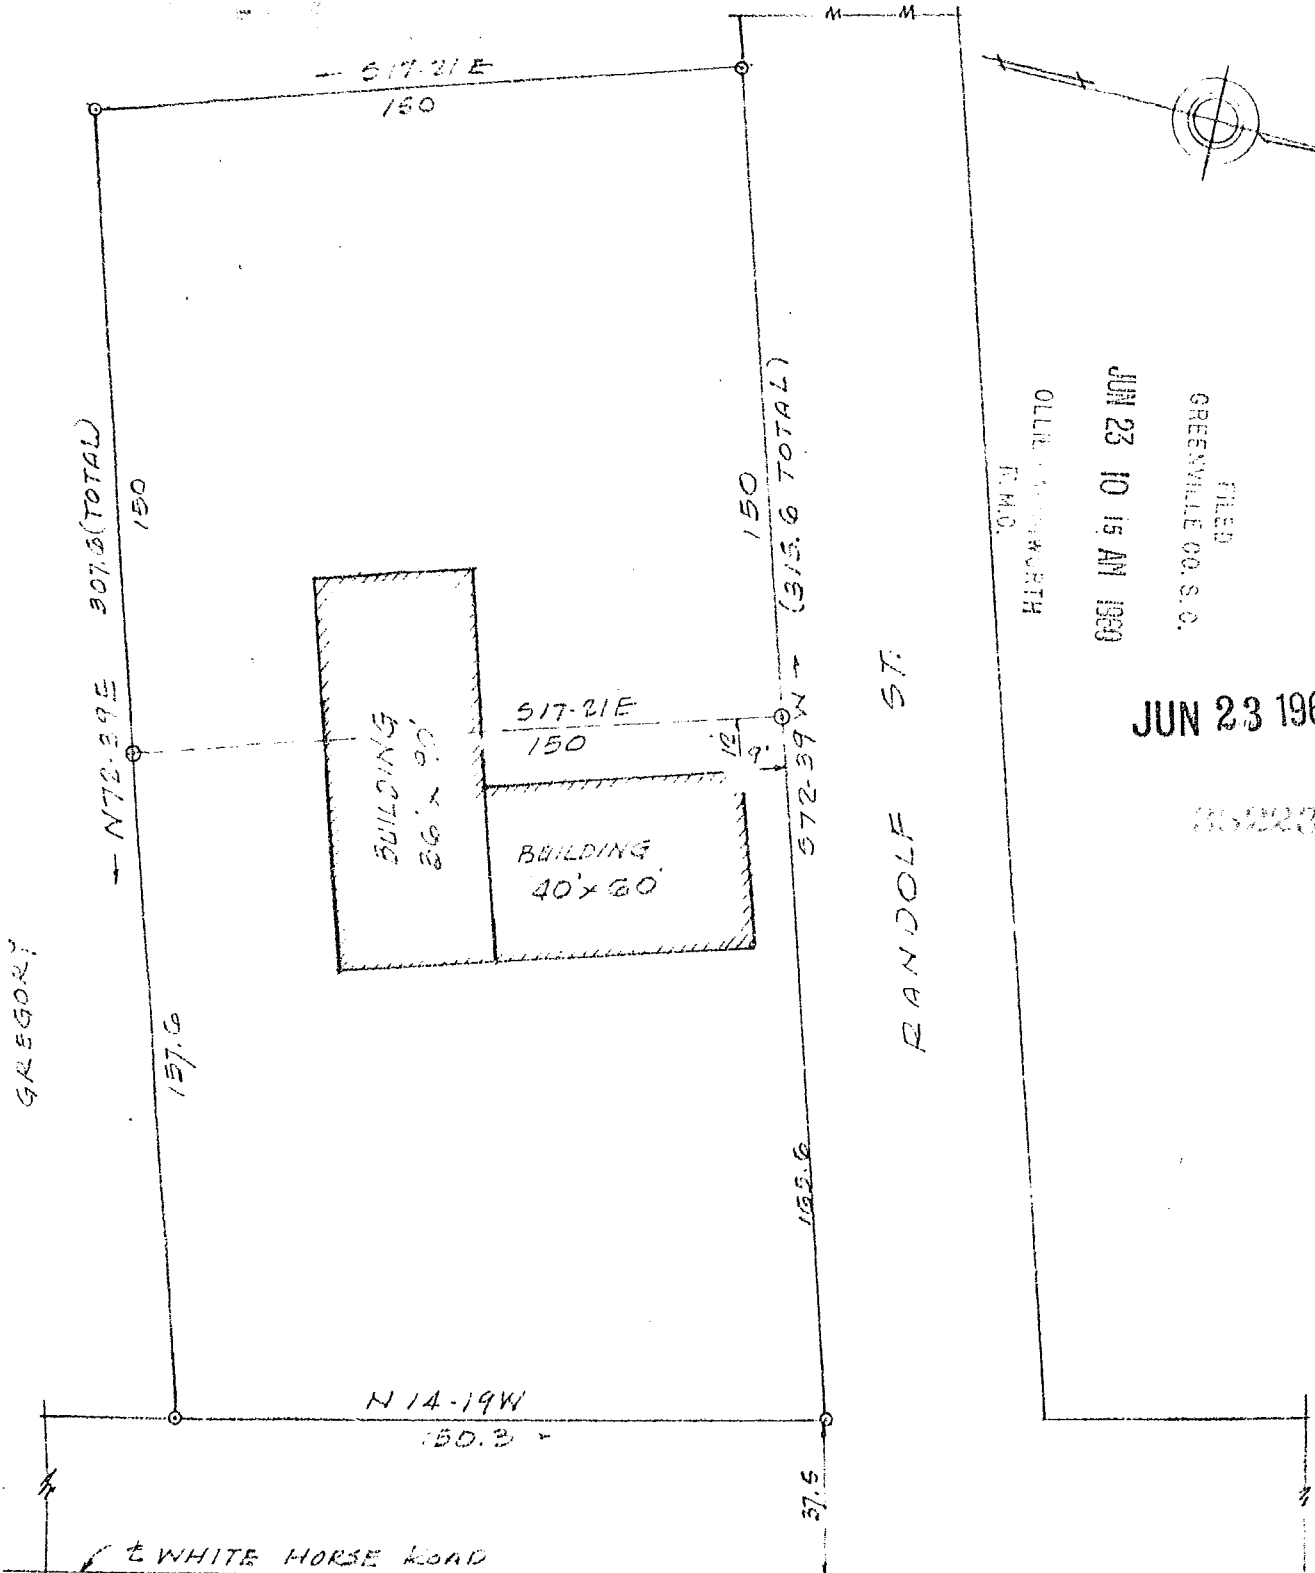

# Plat Book TT, Page 200 B

N.B. 135

FILED  
GREENVILLE CO. S.C.  
JUN 23 10 15 AM 1960  
OLIVER NORTH  
E.M.D.

JUN 23 1960

157.3

GREGORY

RANDOLF ST.

WHITE HORSE ROAD

PROPERTY OF  
ANNIE S. GREGORY  
NEAR  
GREENVILLE, S.C.  
SCALE 1"=40' JUNE 1960

C.C. JONES, ENGINEER  
GREENVILLE

304  
TT-200