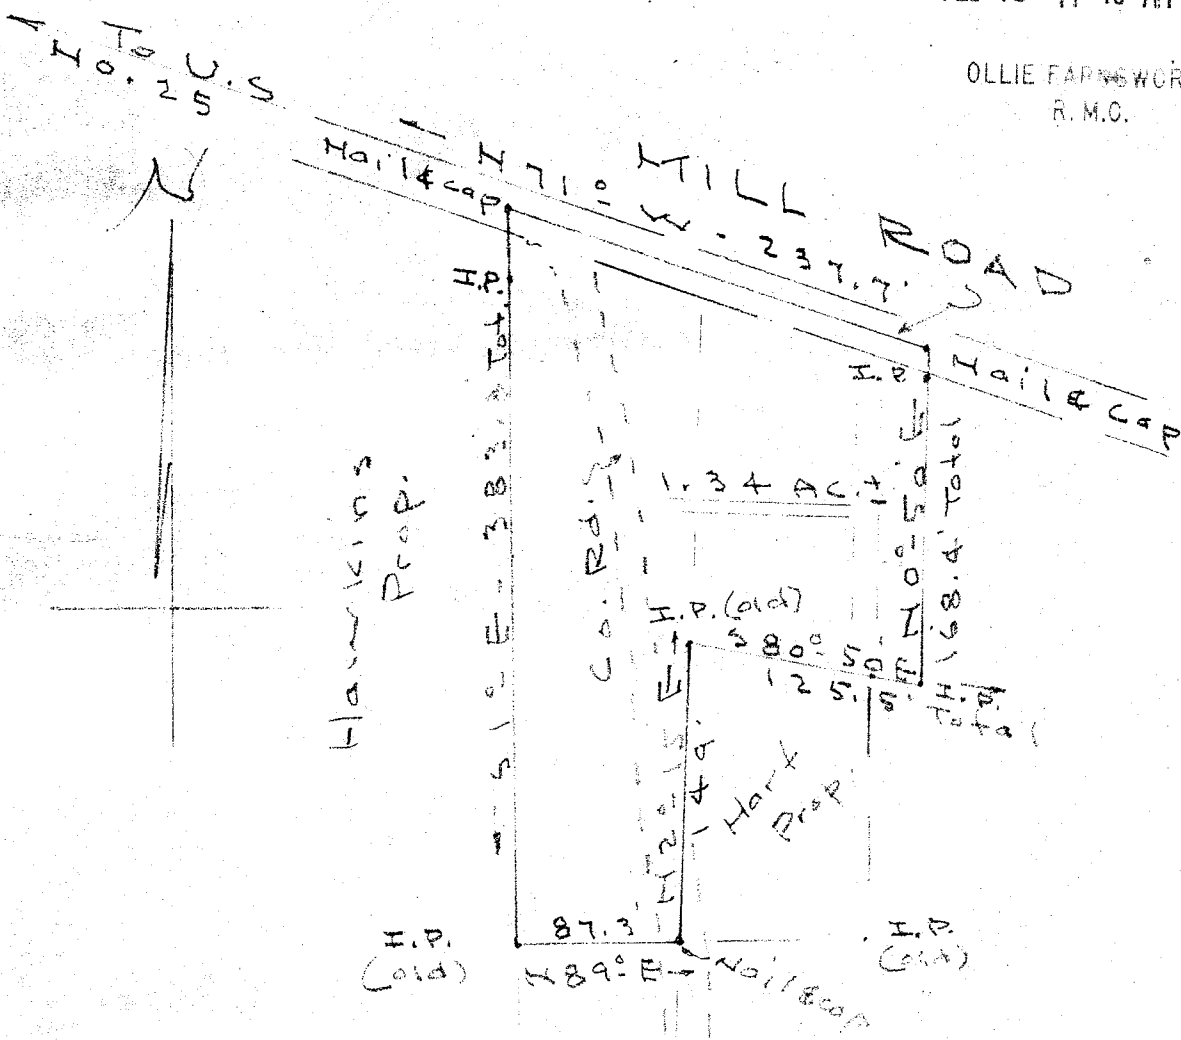

FEB 10 11 13 AM 1958

OLLIE FARNSWORTH
R.M.O.

3305

PROPERTY OF
 BELYUE BAPTIST CHURCH
 Mill Road - Greenville Co.
 Scale 1" = 100' - Dec. 2 - 57

PP-77

FEB 10 1958

506

Magnetic bearings

3305 Filed This 10 day of Feb. 1958
 and Recorded in Vol. PP Page 77 at
 Ollie Farnsworth
 Register Mesne Conveyance Greenville County, S.C.