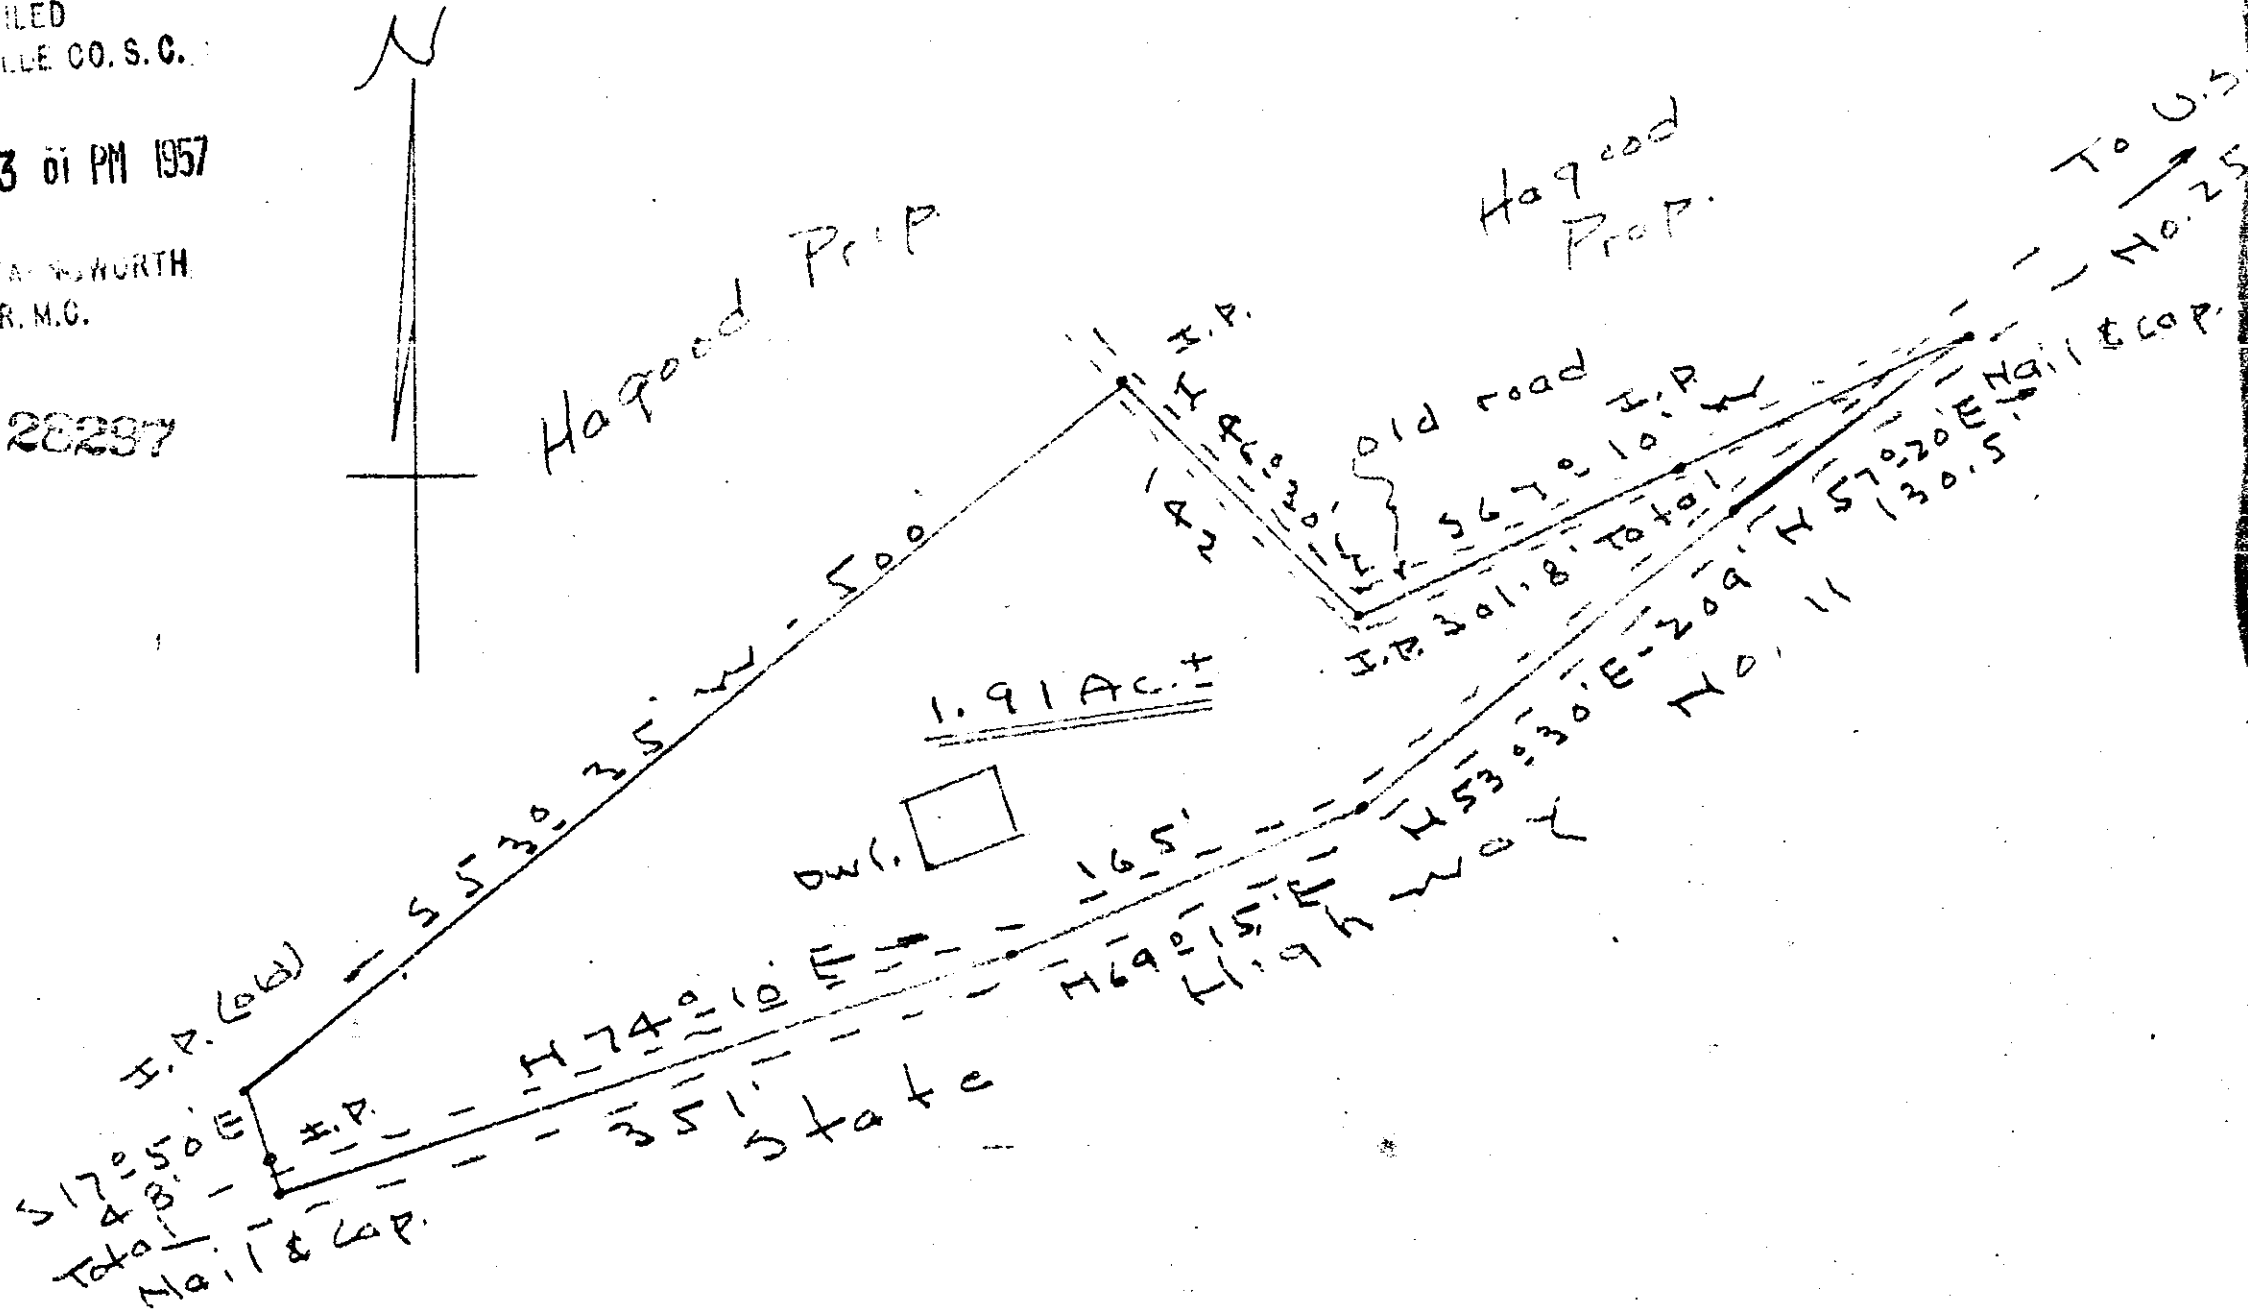

Plat Book PP, Page 5 | A

FILED
GREENVILLE CO. S.C.

DEC 4 3 01 PM 1957

OLLIE FAY WORTH
R.M.C.

28297

PROPERTY OF
LITA BAPTIST CHURCH
Highway No. 11 - Greenville - Co. S.C.
Scale 1" = 100' - May. 15. 57

See 50A
PP. - 5

3 Magnetic bearings.

J.C. Hill - L.S. 805