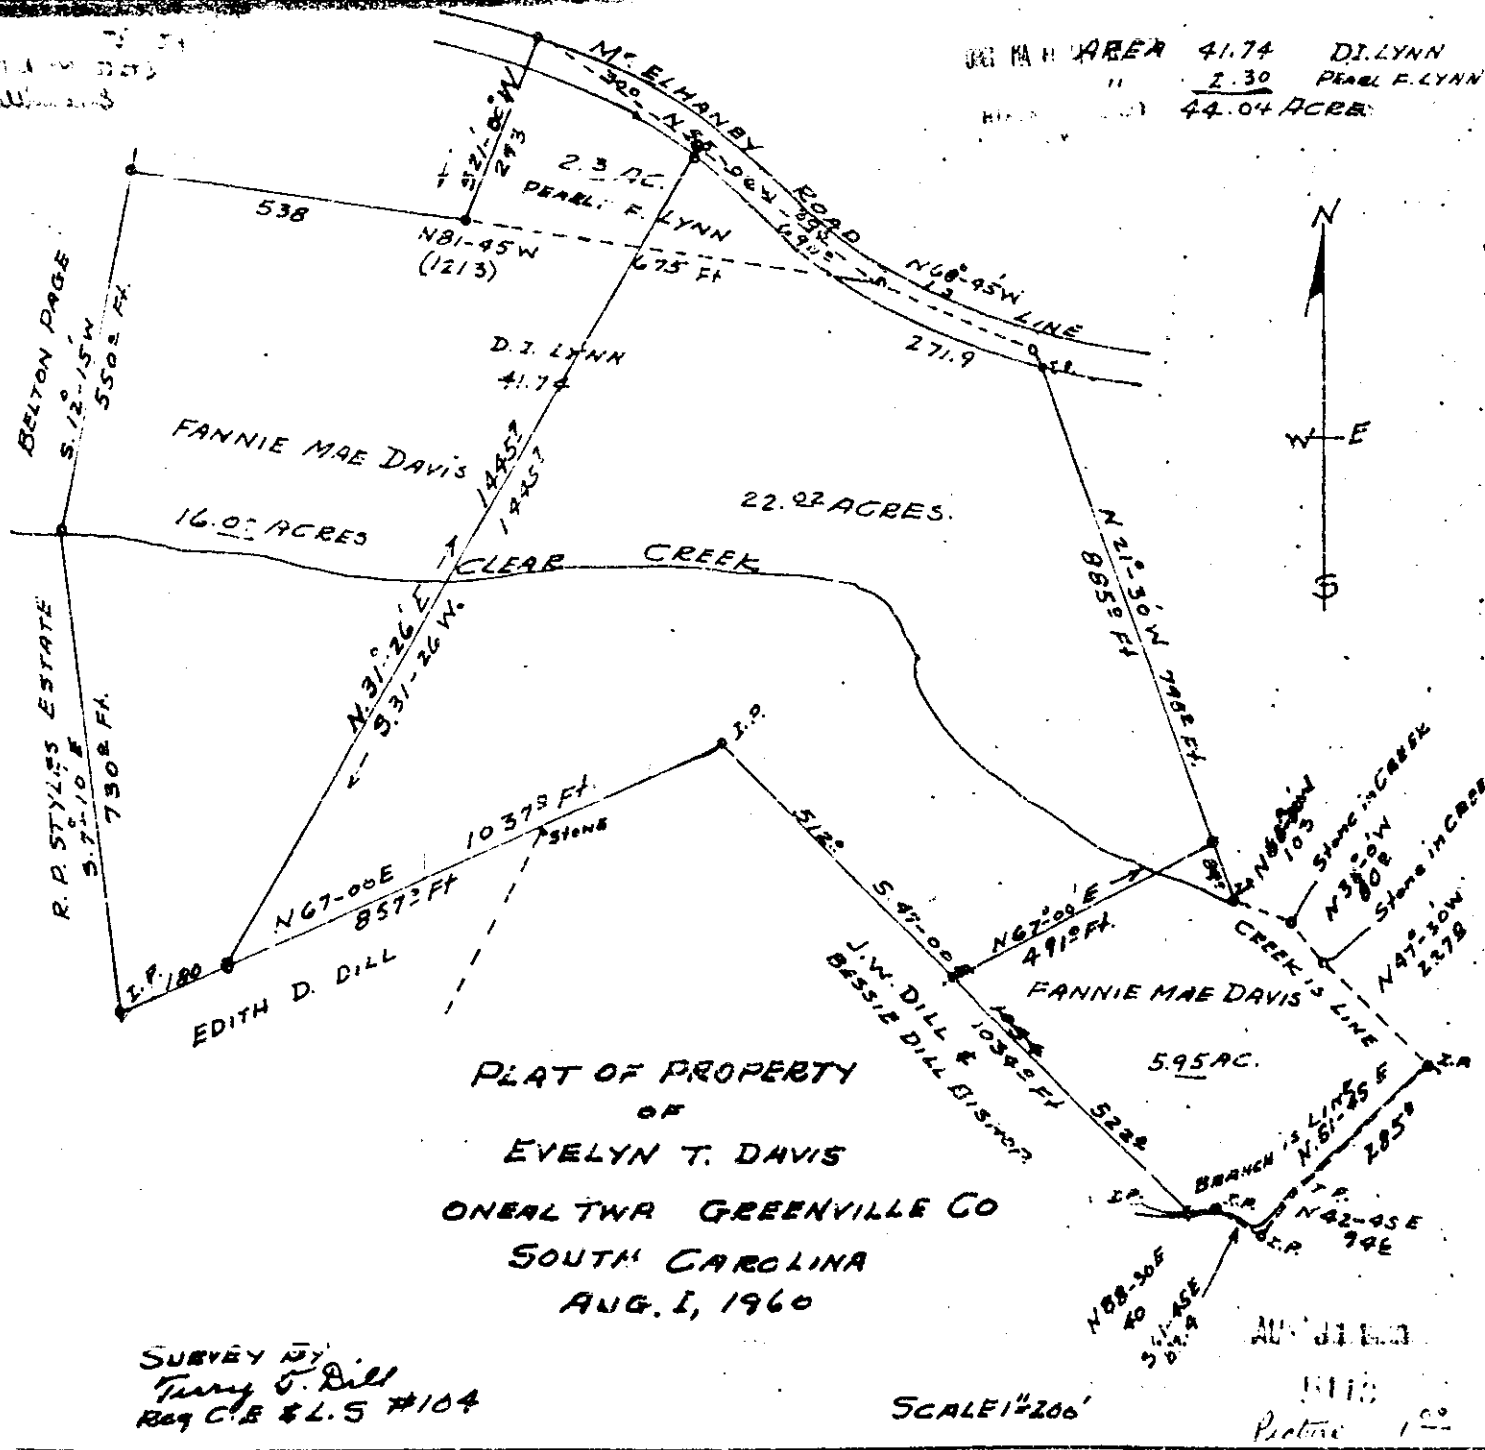

BM. 00 N. 526

PEARL E. LYNN	41.74	D.I. LYNN
"	2.30	PEARL E. LYNN
TOTAL		44.04 ACRES

Recorded August 31st, 1960 at 11:14 A.M. # 0113

40.2 5-6