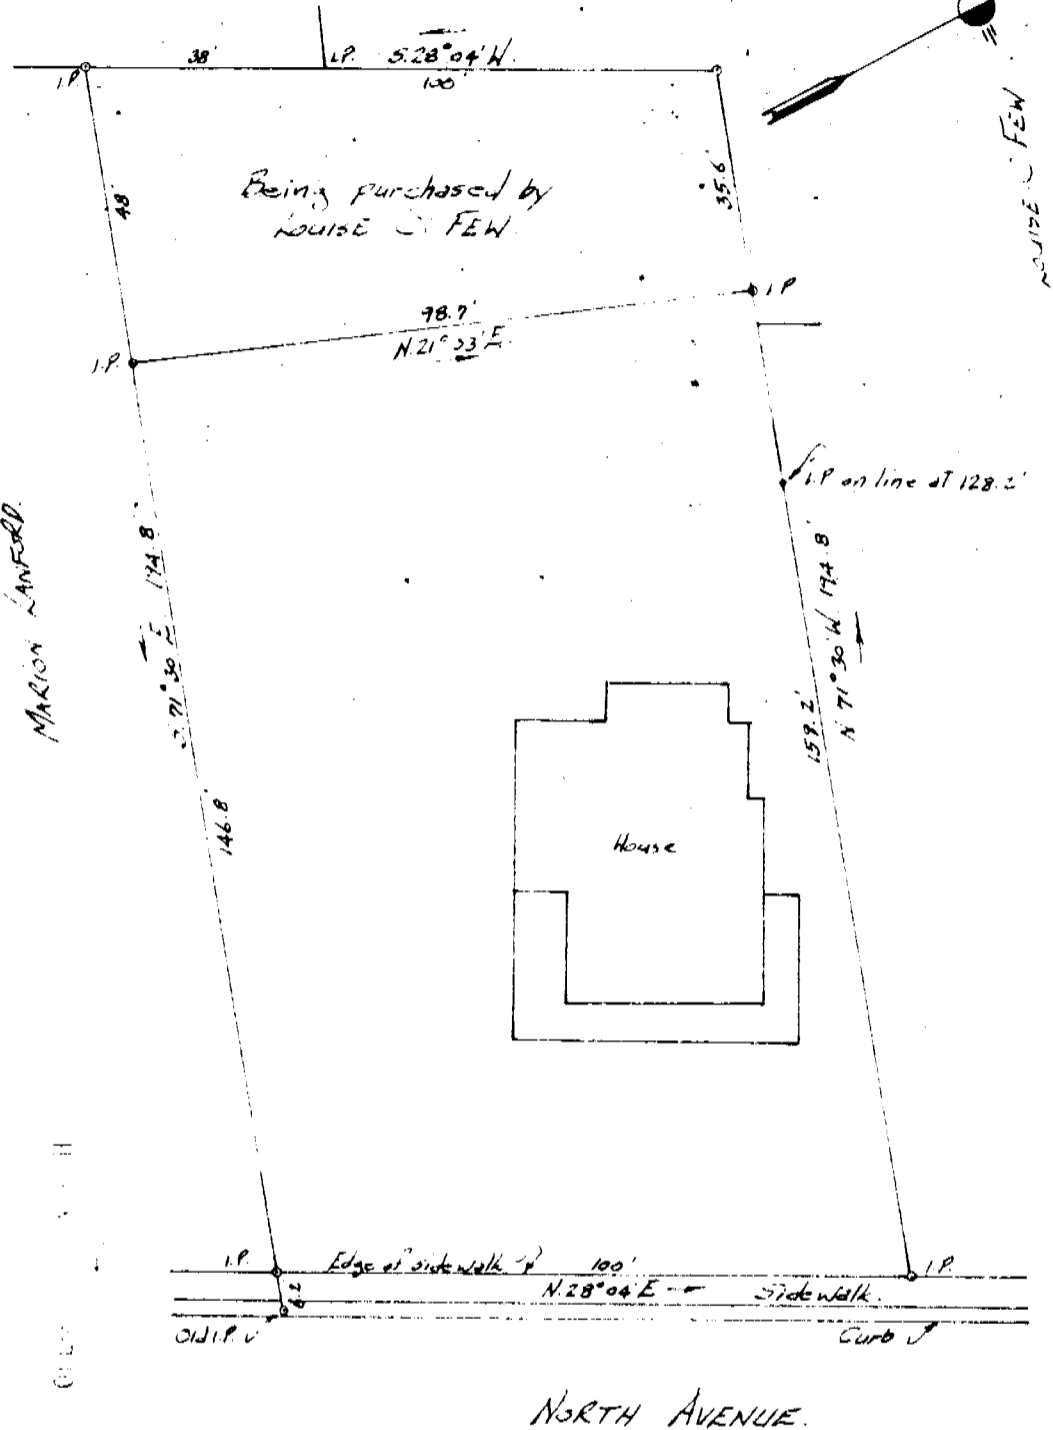

WILLIAM FRACK.

LOUISE C. FEW.

AUG 9 2 22 PM 1960

PROPERTY OF MRS. ELIZABETH C. CRAFT.

Located in Greer.

CHICK SPRINGS TOWNSHIP GREENVILLE COUNTY
SOUTH CAROLINA.

SCALE: 1" = 30 FEET.

AUG. 4 1960.

Survey made Aug. 3, 1960.

AUG 9 1960

John A. Simmons - Reg. Surveyor #2212.
GREER, S.C.

4120

Recorded August 9, 1960 at 2:22 P. M. #4120

Picture - 1⁰⁰