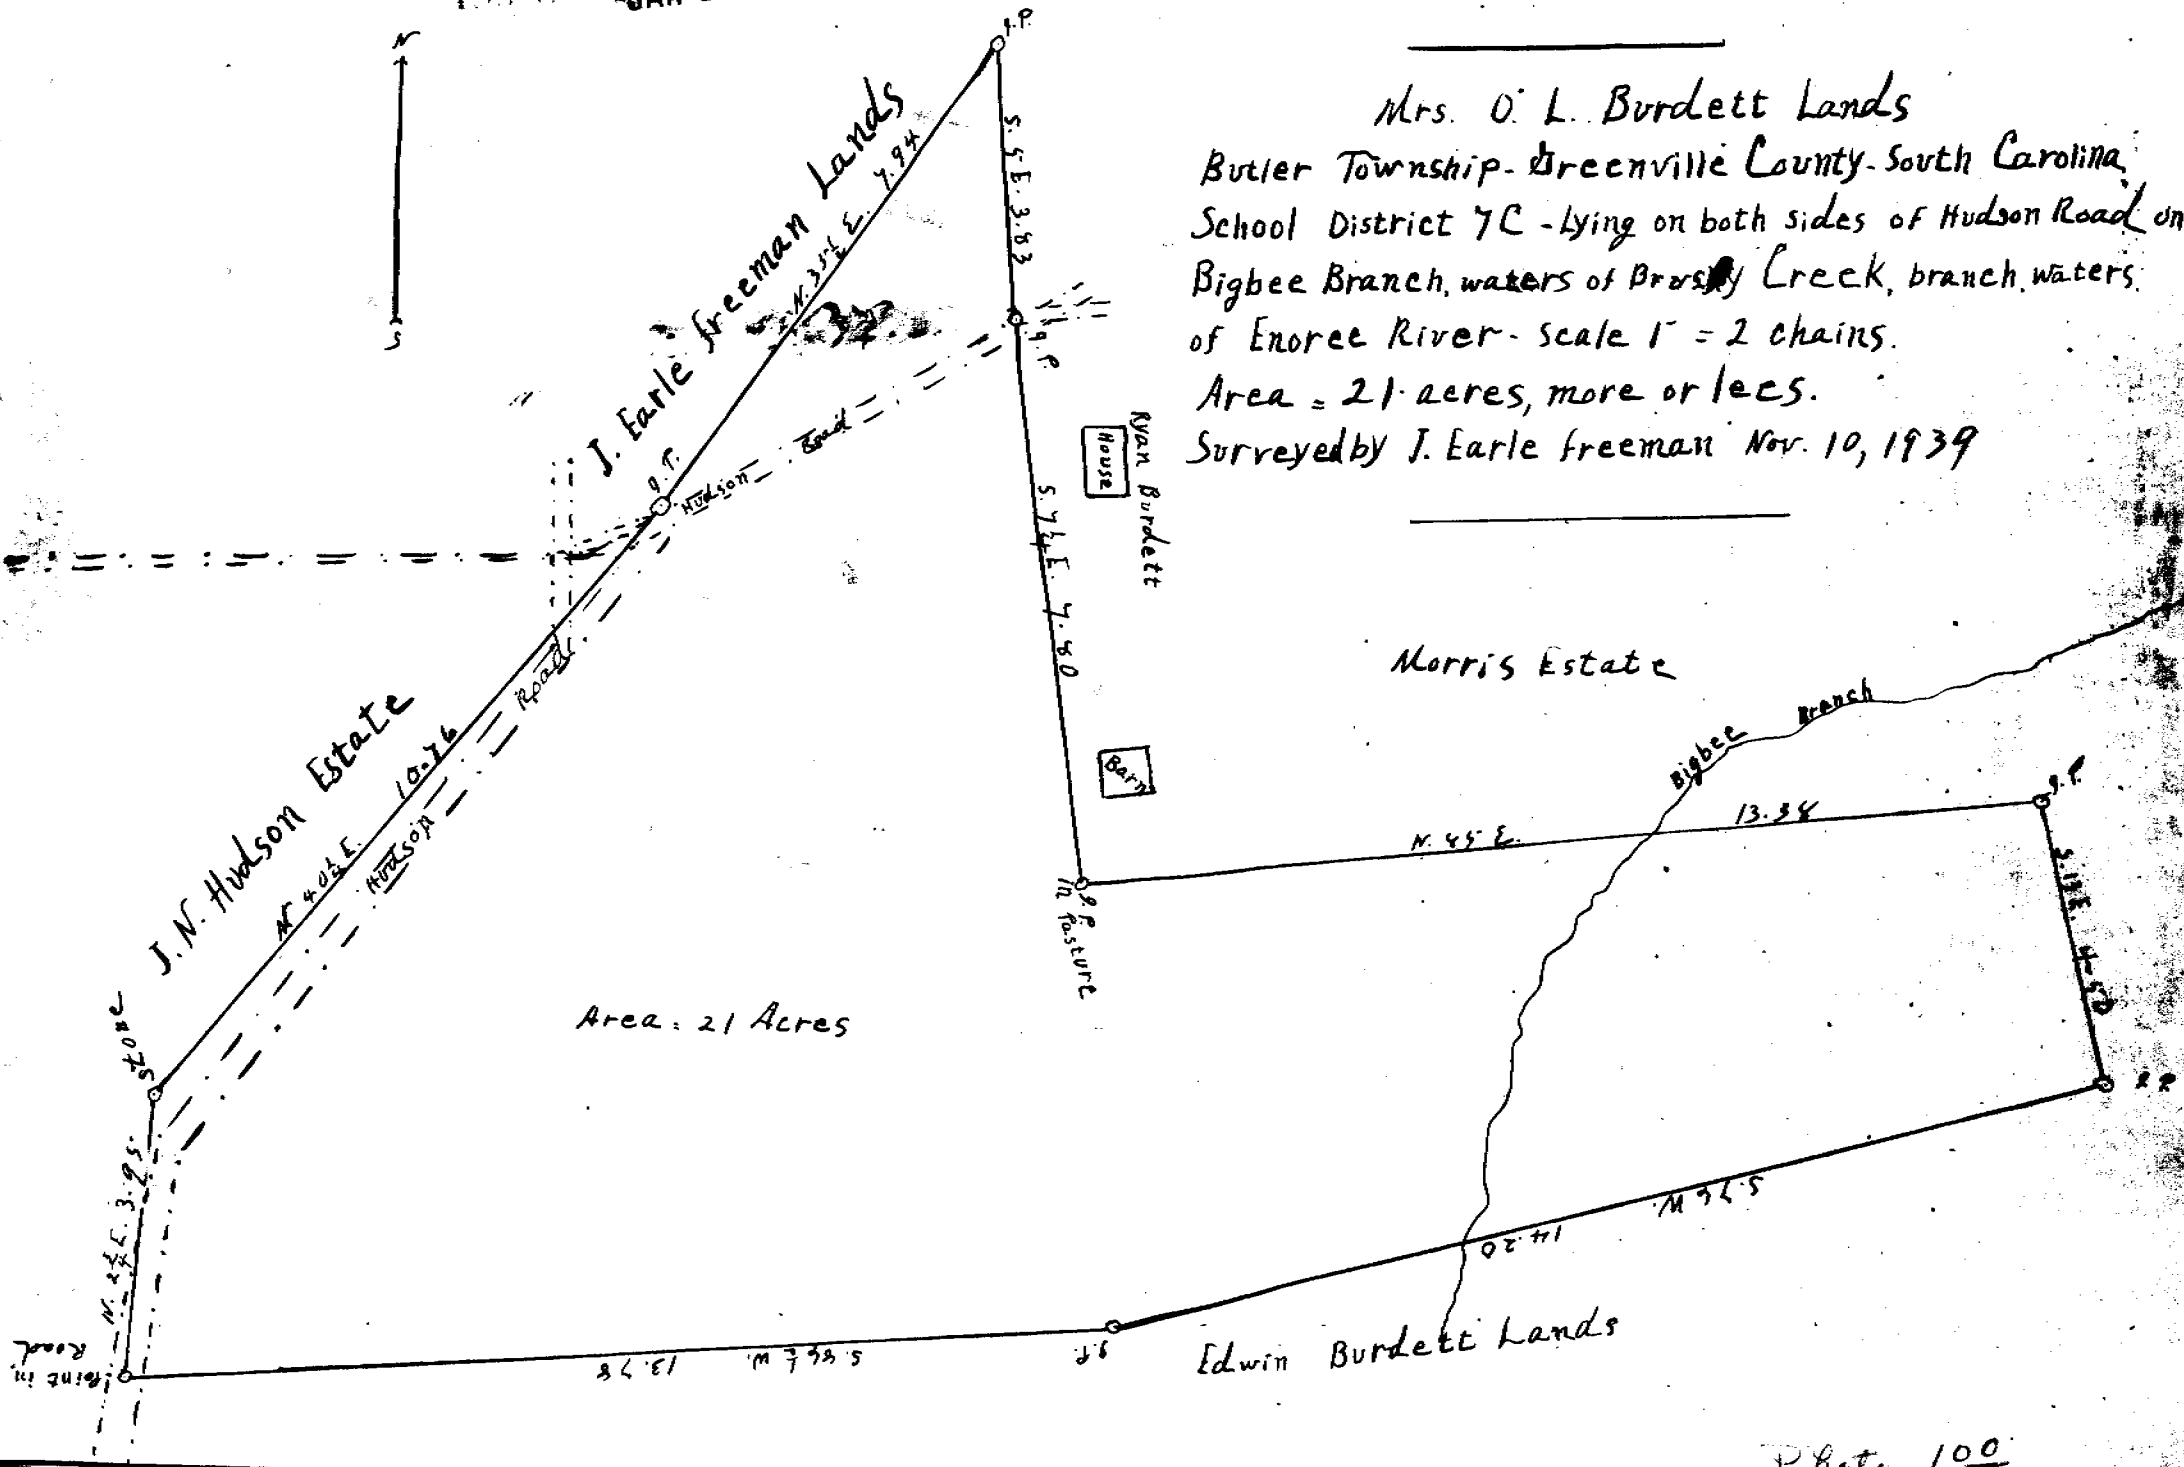

1370 JAN 4 1960

Mrs. O. L. Burdett Lands
 Butler Township - Greenville County - South Carolina
 School District 7C - lying on both sides of Hudson Road on
 Bigbee Branch, waters of Brasby Creek, branch waters
 of Enoree River - scale 1" = 2 chains.
 Area = 21 acres, more or less.
 Surveyed by J. Earle Freeman Nov. 10, 1939