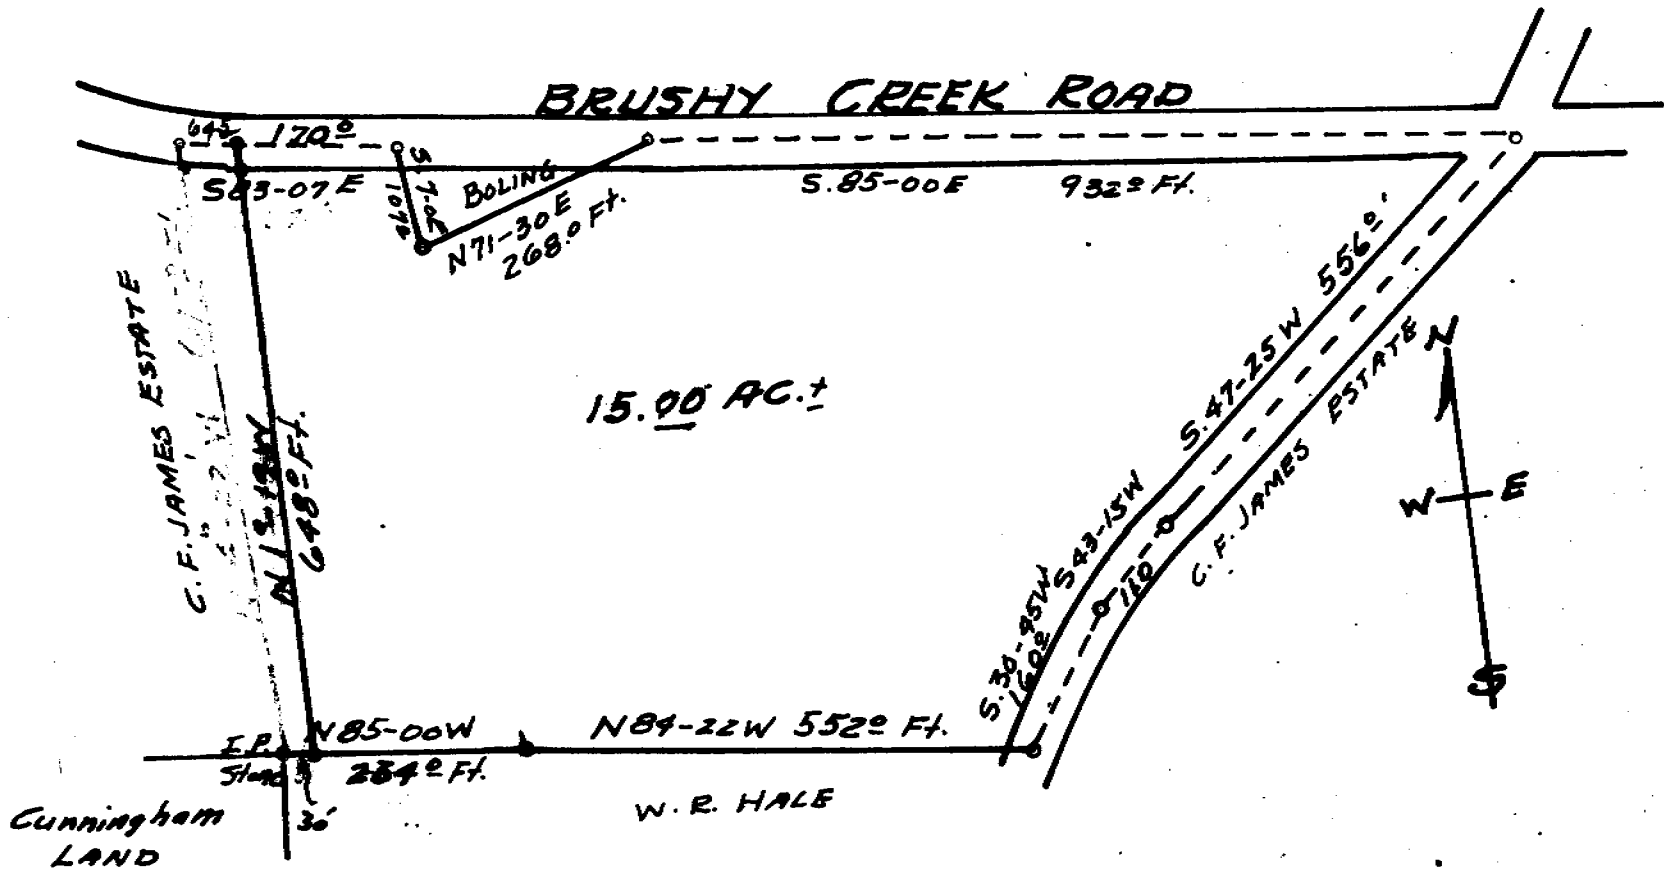

Recorded December 29, 1959 at 10:36 A. M. #18505

PLAT OF PROPERTY OF
 HILLIARD TRAVIS
 AND
 NANCY D. TRAVIS
 CHICK SPRINGS TWP. GREENVILLE CO.

SOUTH CAROLINA
 Dec. 11, 1959

By *Garry H. Bell*
 Reg. E. & L. 54109

SCALE $1" = 200'$

DEPT. OF REVENUE
 GREENVILLE, S.C.

100
 Picture
 Main map per Billie L. Taylor, Book 21
 DEC 29 1959