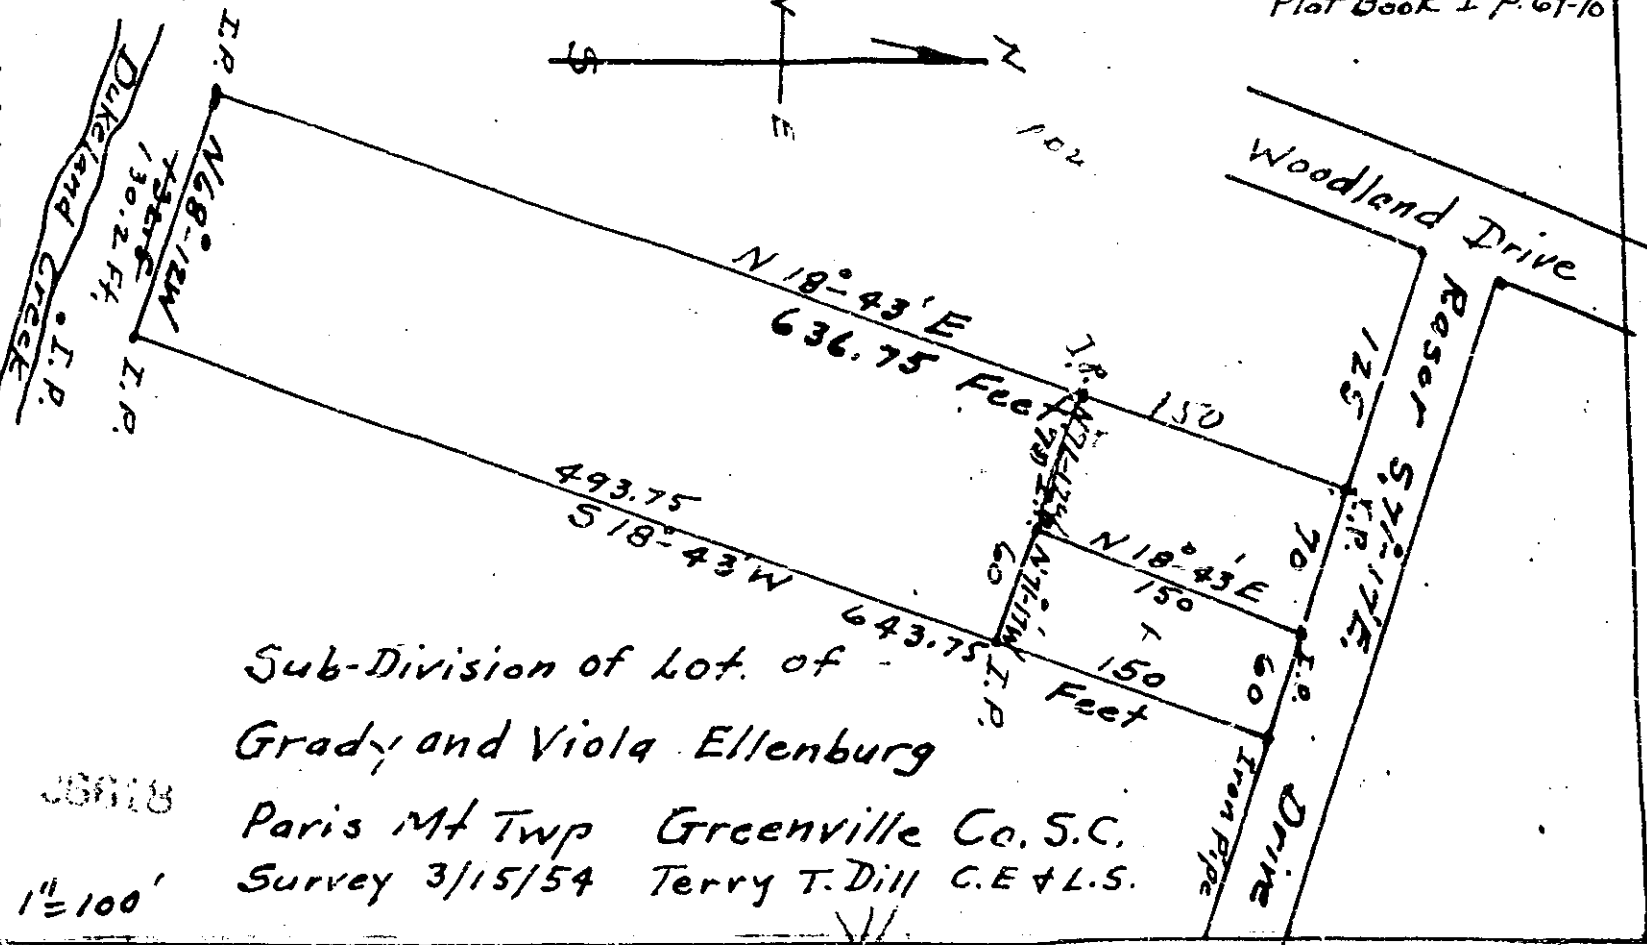

# Plat Book 00, Page 250

Recorded April 13, 1954 #4661A

Tracts 28 & 24  
Plat Book I p. 69-70

Sub-Division of Lot. of  
Grady and Viola Ellenburg

Paris Mt Twp Greenville Co. S.C.  
Survey 3/15/54 Terry T. Dill C.E. & L.S.

1" = 100'

VE 44589

100  
Wood. Mt. Grady, Ellenburg  
100' Porches are Law House