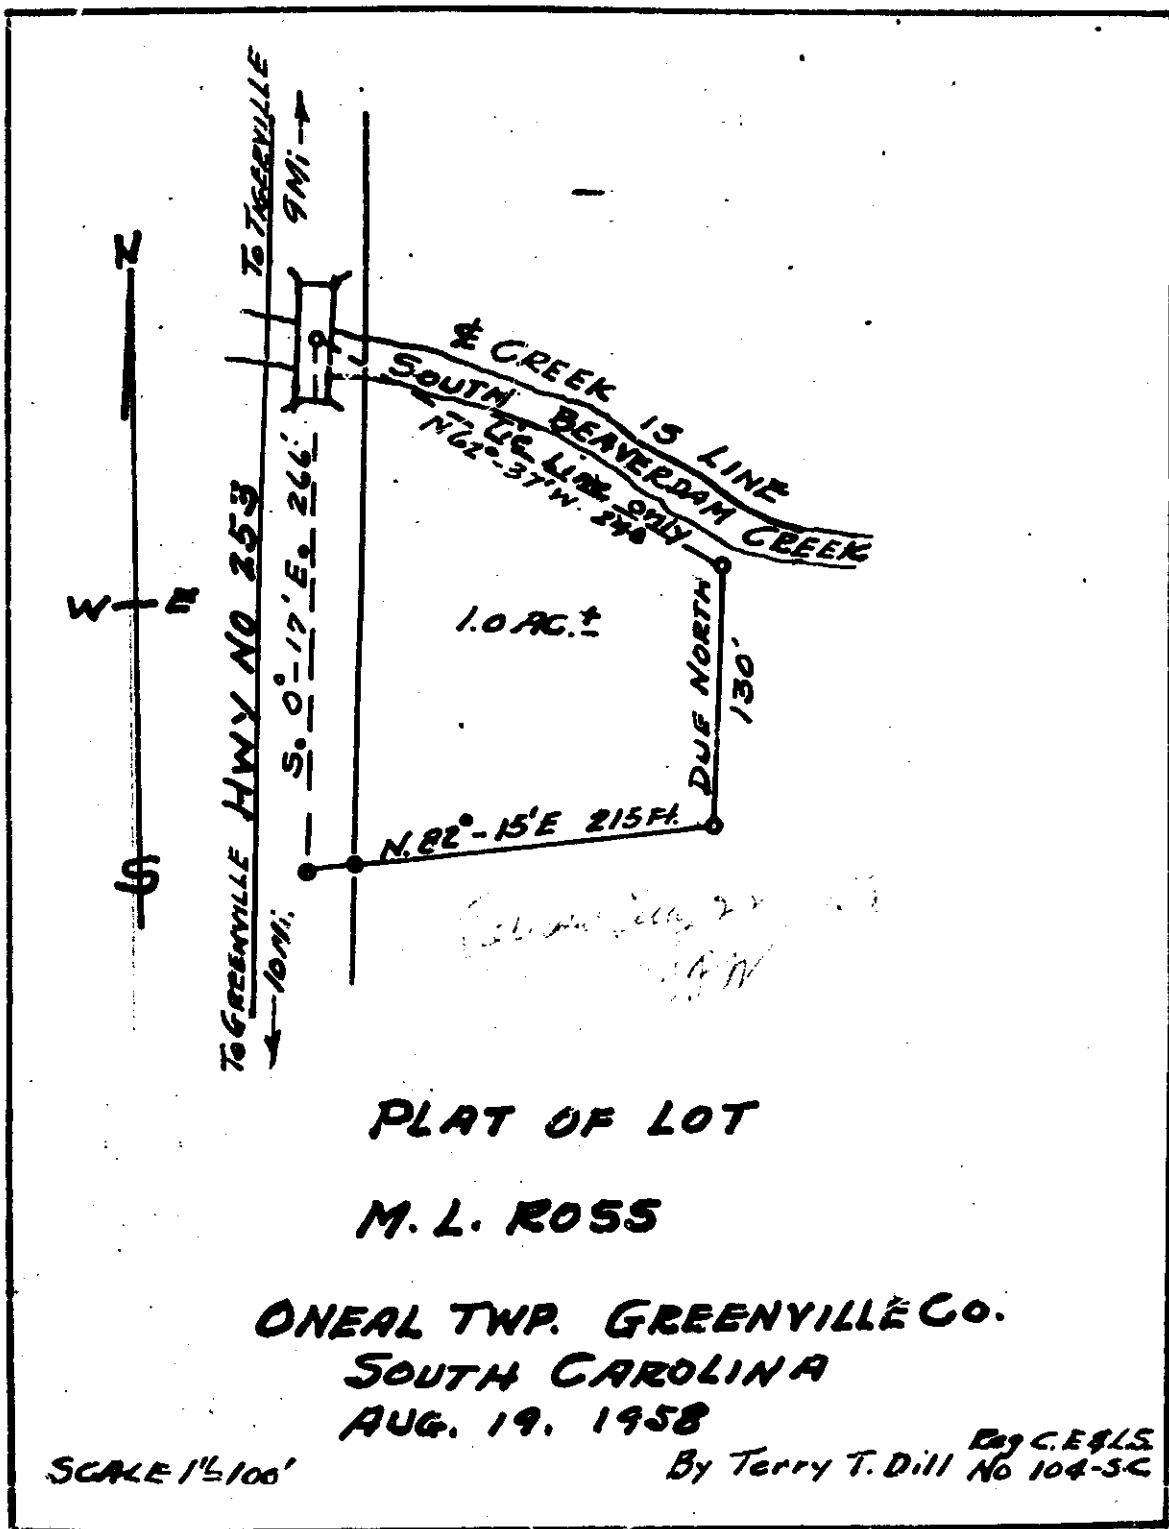

# Plat Book 00, Page 137

PLAT OF LOT

M. L. ROSS

ONEAL TWP. GREENVILLE CO.  
SOUTH CAROLINA  
AUG. 19. 1958

By Terry T. Dill No 104-5C  
By C. E. SLS

SCALE 1 1/2" = 100'

137

Recorded August 23, 1958 at 11:12 A. M.

1.00 - picture

#5163