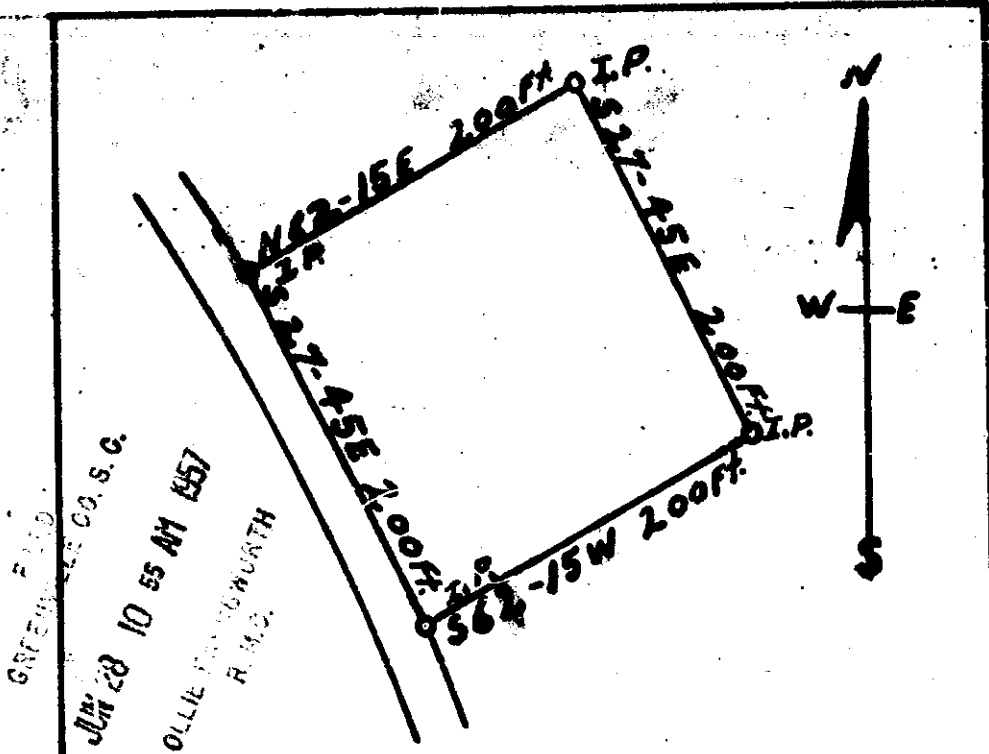

# Plat Book 00, Page 28

PLAT OF LOT OF  
H. DEAN FOWLER &  
VELMA B. FOWLER  
ONEAL TWP. GREENVILLE CO  
SOUTH CAROLINA  
MAY 20, 1957

SCALE 1" = 100' SURVEYED BY *Ferry E. Dill*  
JUN 28 1957 Reg. C.E.P.L.S. #104-50

Recorded June 28th, 1957 at 10:55 A. M. #15382