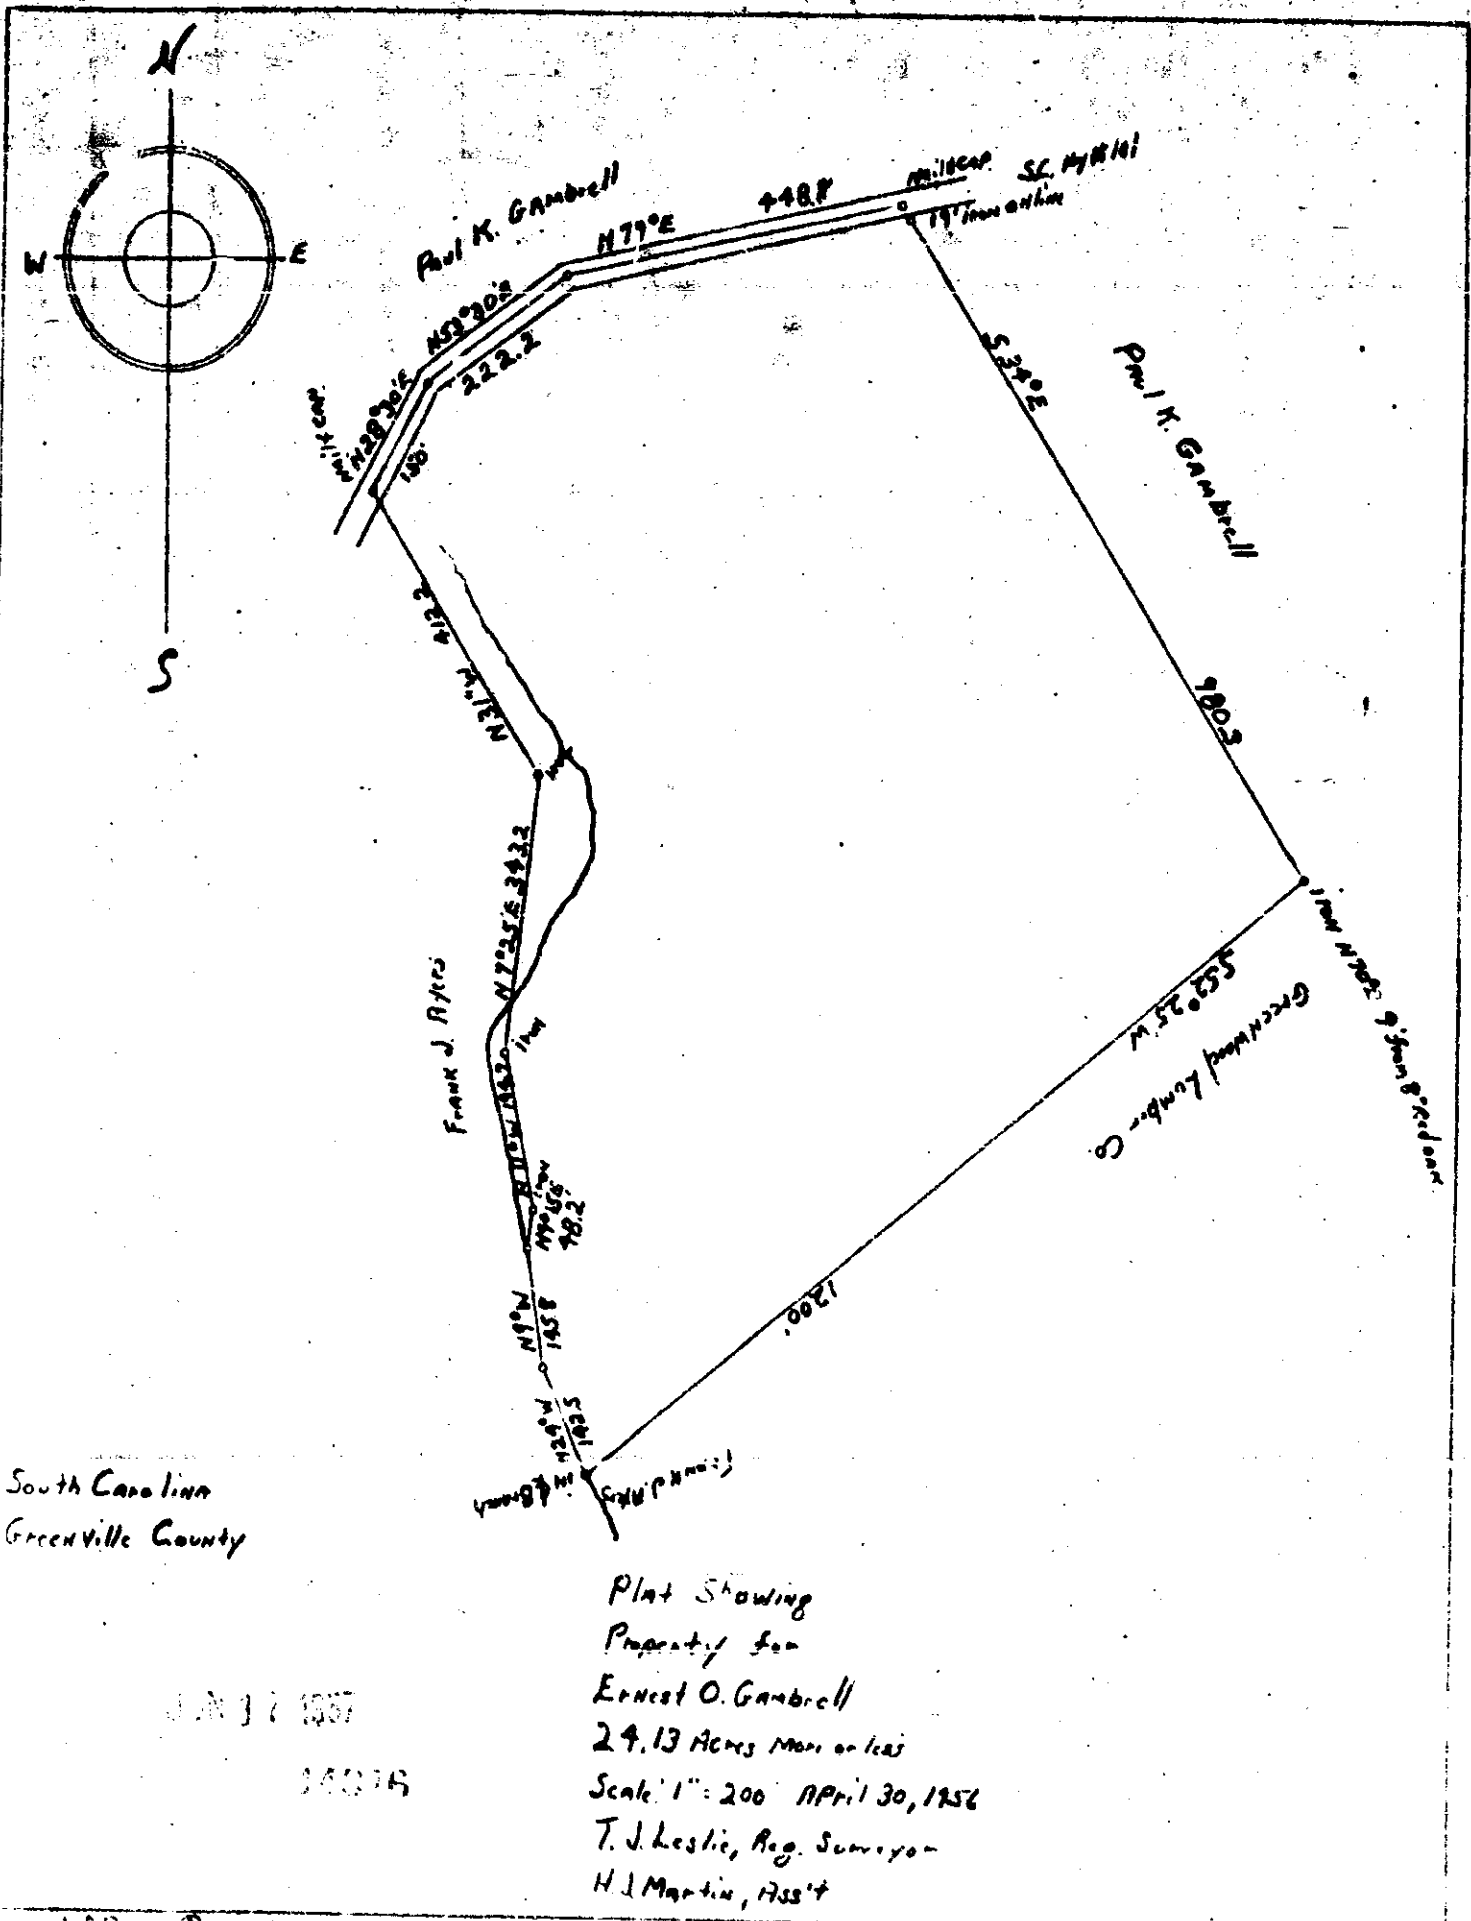

# Plat Book 00, Page 20

South Carolina  
Greenville County

JUN 17 1957

14576

Plat Showing  
Property for  
Ernest O. Gambrell  
24.13 Acres More or less  
Scale: 1" = 200' APRIL 30, 1956  
T. J. Leslie, Reg. Surveyor  
H. J. Martin, Ass't

100 Picture  
Ernest O. Gambrell

Recorded June 17, 1957 at 11:00 A. M. #15346