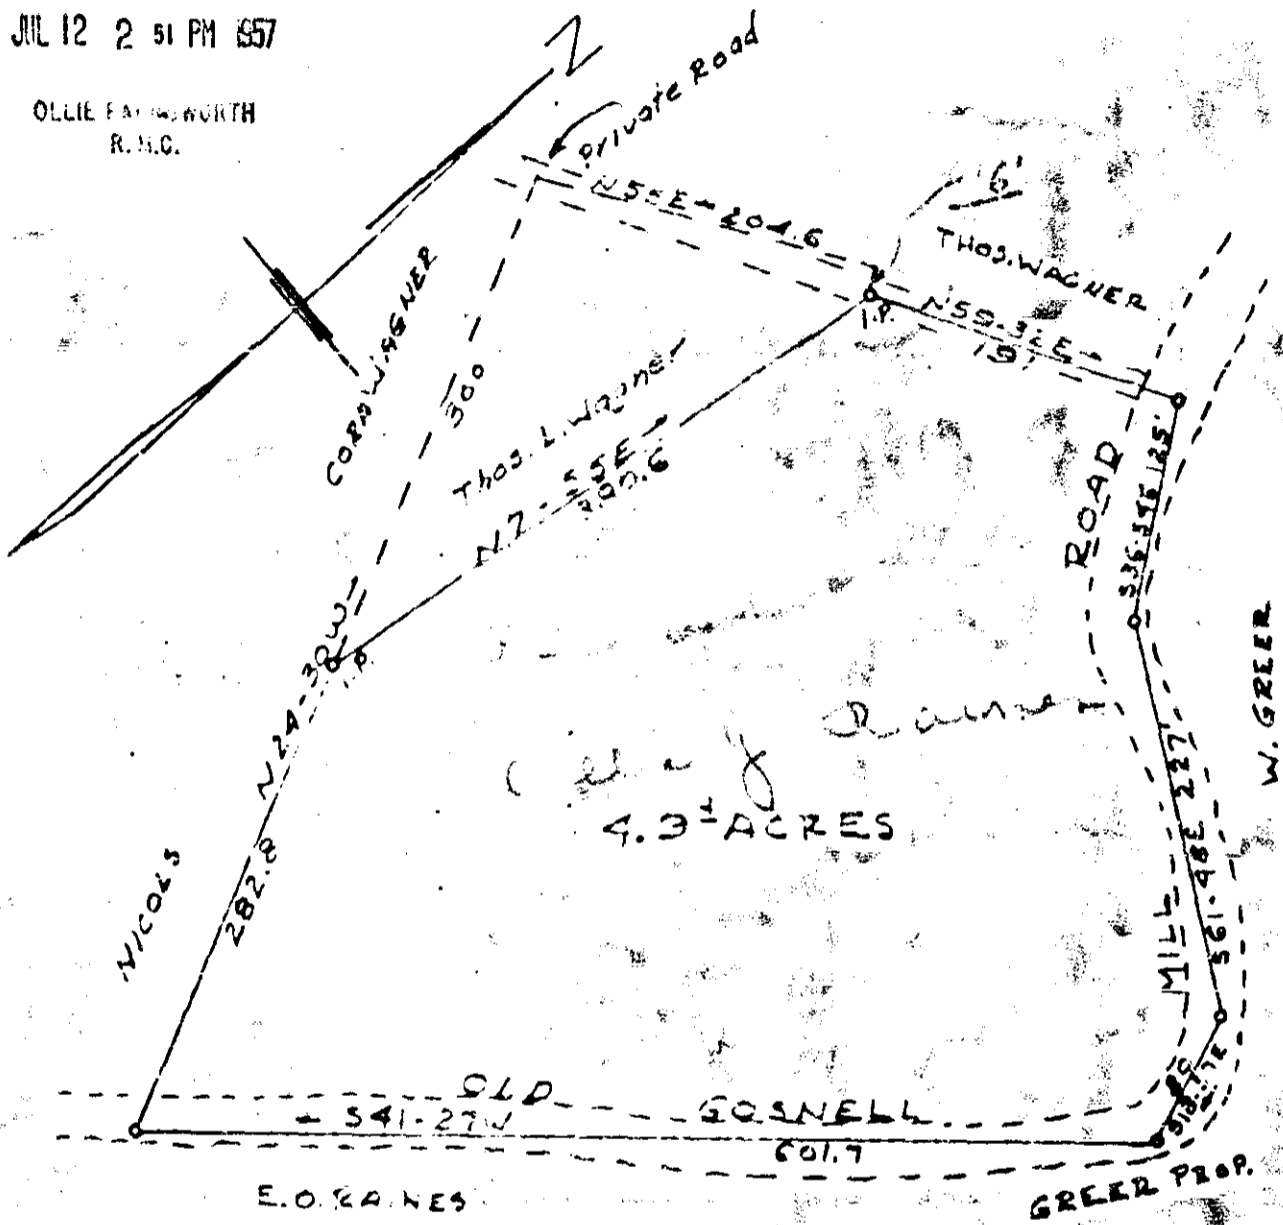

Plat Book-NN-Page 1 1 5 B

GREENVILLE CO. S. C.

JUL 12 2 51 PM 1957

OLLIE FAY WORTH
R.M.C.

PROPERTY OF
OLLIE Y. RAINES
SALUDA TOWNSHIP
GREENVILLE COUNTY S.C.
1"=100' 4 JUN. 1957

WOODWARD ENGINEERING CO.
Made by H. Woodward

JUL 12 1957
16566

Survey of Plat. J. Mac. Richards 1957 NN-115

16566 and this 17 day of July 1957
and Recorded in Vol. NN Page 115
G. L. Woodward
Register of Deeds Greenville County, S. C.