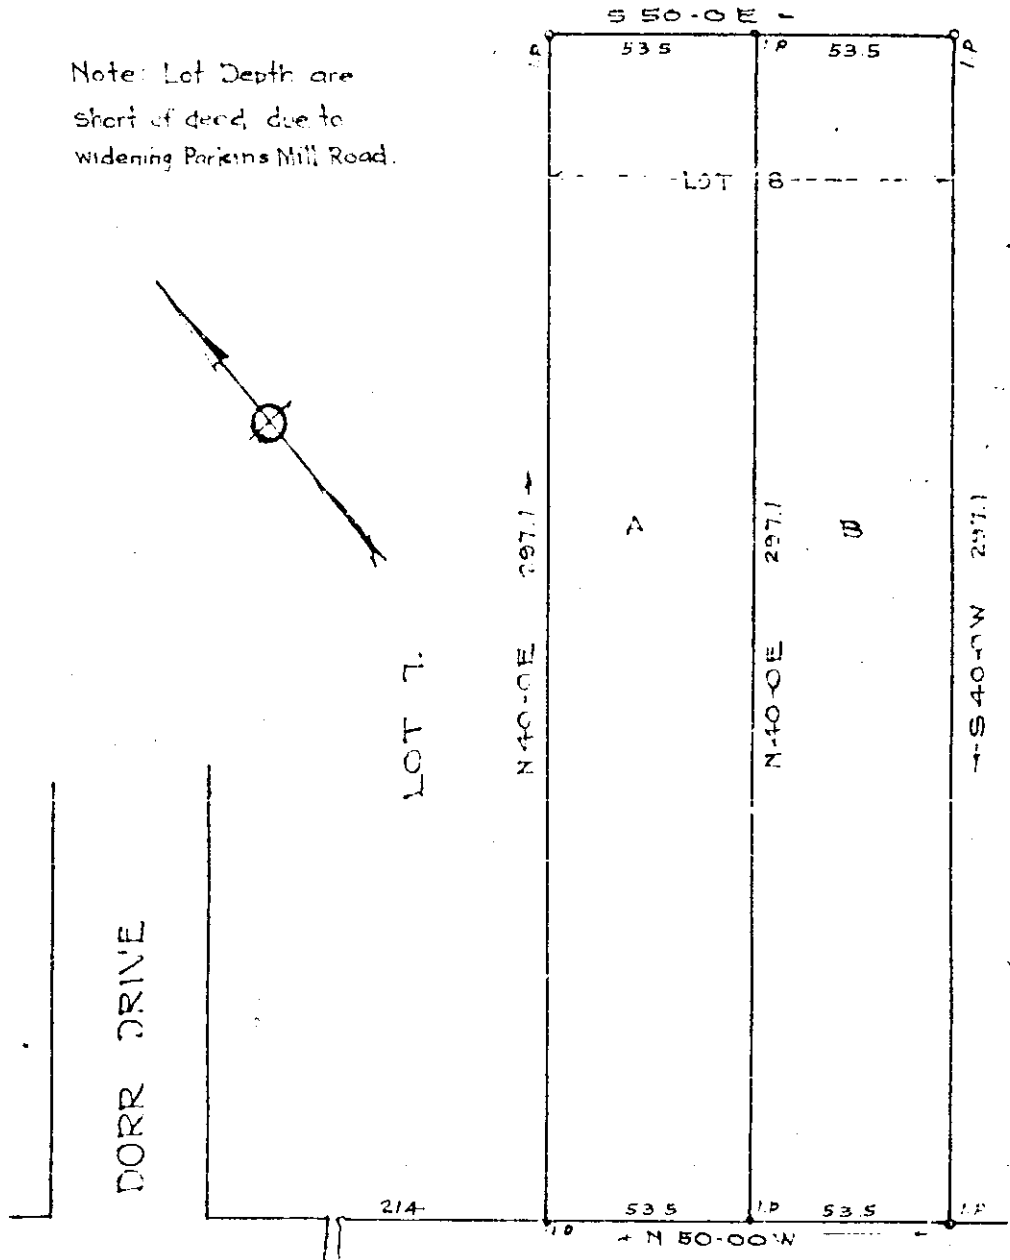

Plat Book-NN-Page 111B

Note: Lot Depth are short of dead, due to widening Parkins Mill Road.

DORR DRIVE

LOT 7.

PARKINS MILL ROAD

PROPERTY OF
 HAROLD NEWTON
 NEAR GREENVILLE S. C.
 Scale 1"=40' Feb. 1956

GREENVILLE CO. S. C. I
 AUG 20 2 59 PM 1957
 OLLIE F. HARRIS NORTH
 REC'D