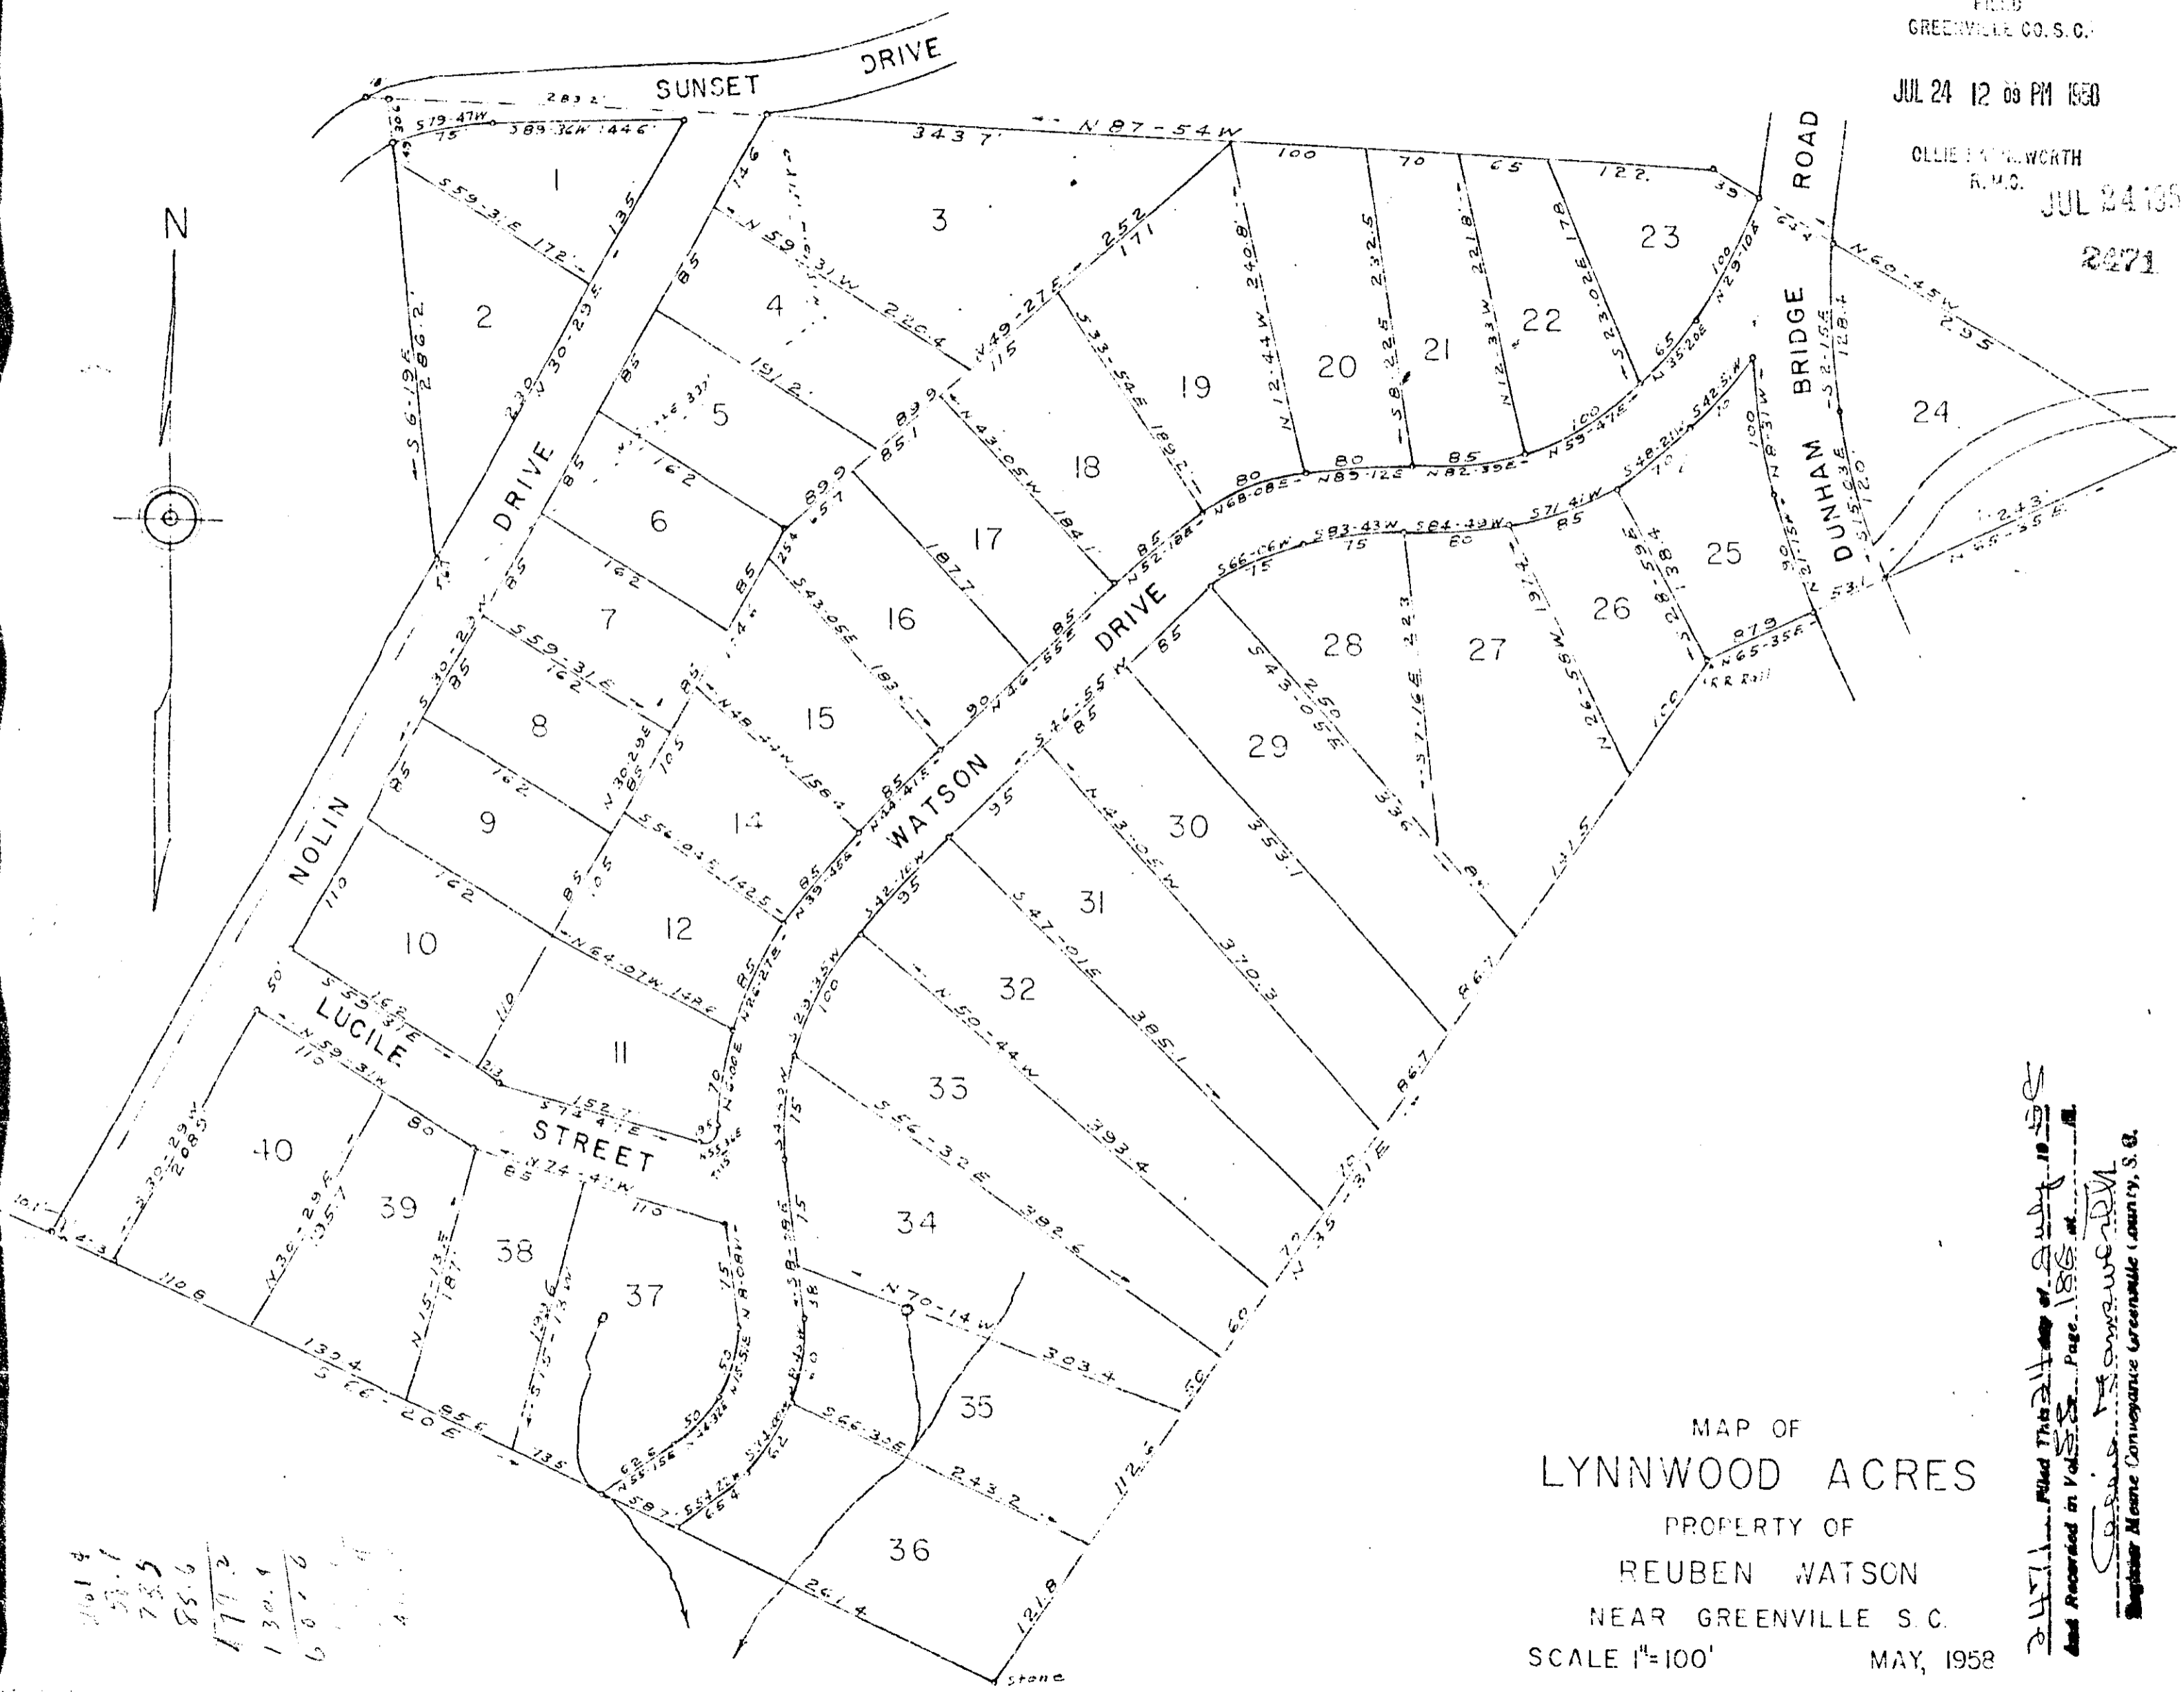

Plat Book LL, Page 186

FILED
GREENVILLE CO. S. C.

JUL 24 12 00 PM 1958

OLLIE B. WORTH
R.M.O.

JUL 24 1958

2471

1101.9
58.1
78.5
85.6
177.2
130.1
60.6

MAP OF
LYNNWOOD ACRES
PROPERTY OF
REUBEN WATSON
NEAR GREENVILLE S. C.
SCALE 1"=100'
MAY, 1958

This map was filed July 10 1958
 and recorded in Vol. 186 of
 Page 186 of
 Plat Book LL
 Ollie B. Worth
 Register of Deeds Greenville County, S. C.