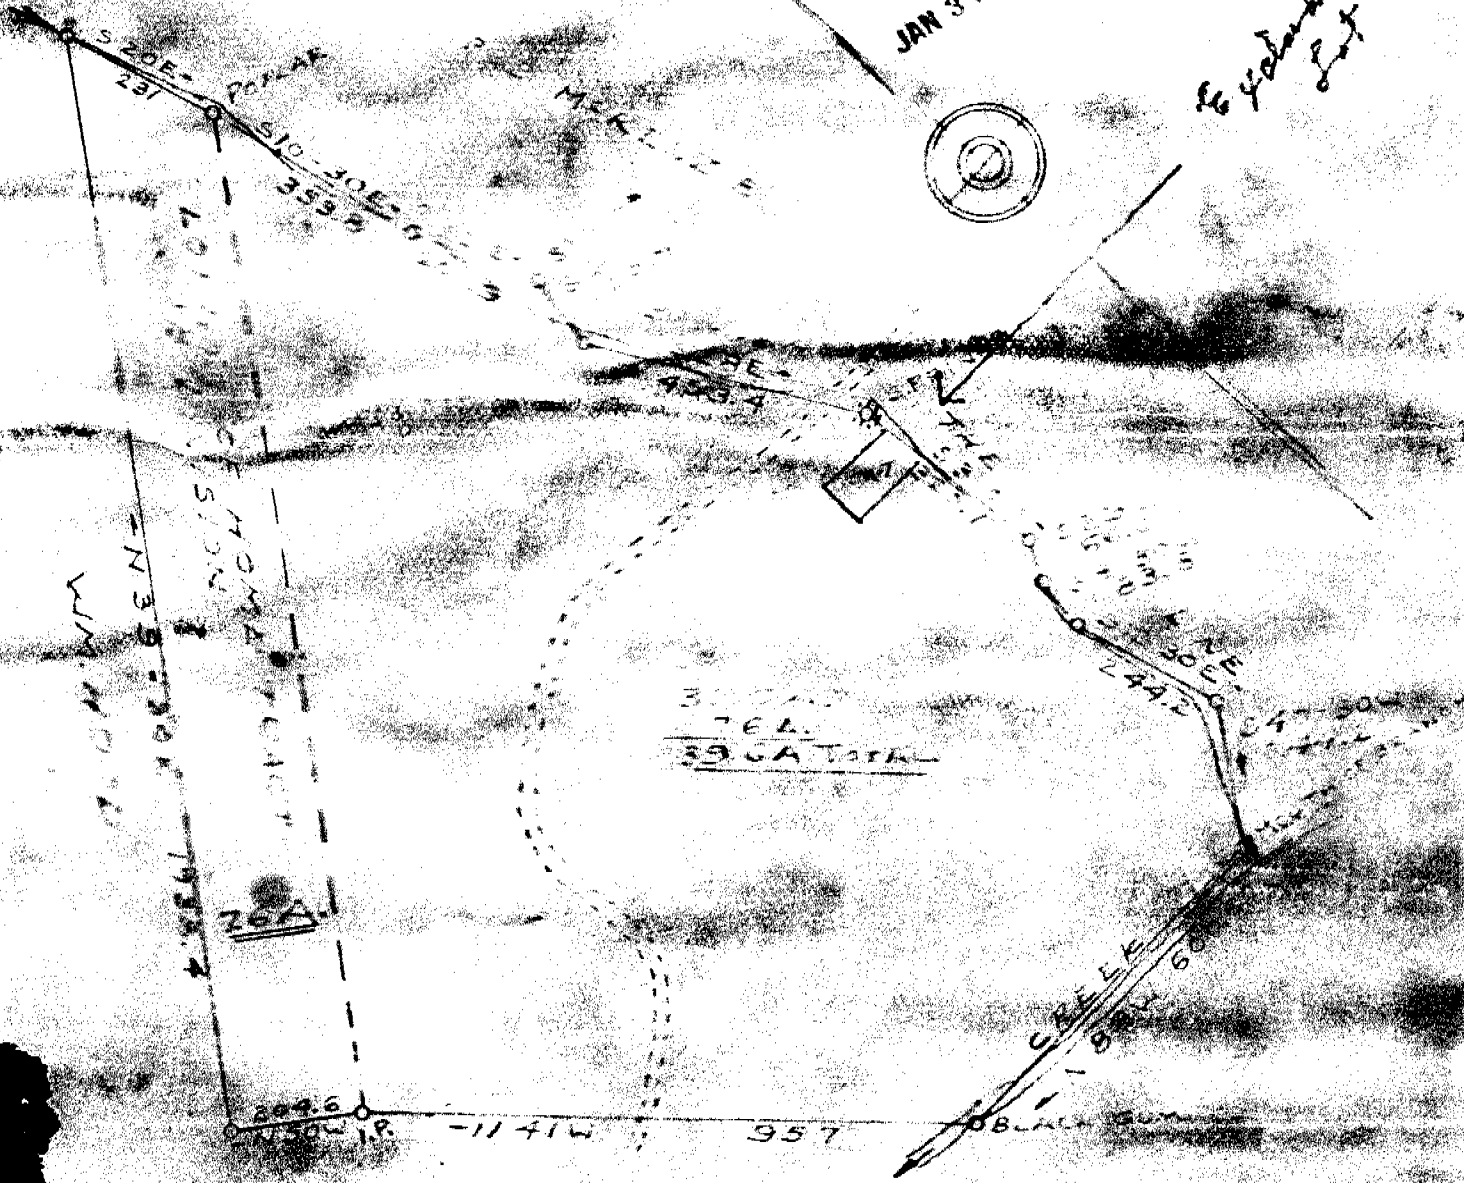

Application 181154 - Mrs. Bessie H. Henson

JAN 30 1957

to Yalobusha River

PROPERTY OF
BESSIE H. HENSON
SALUDA TOWNSHIP - GREENVILLE COUNTY
SOUTH CAROLINA
SCALE 1" = 200' JAN. 1957
PLAT BY J. M. K. [unclear]

NOTES: PLOTTED FROM PLOT BY W. A. HESTER, 1934, 1935 AND 1936
NOTE: 0.50 ACRE CONVEYED OUT OF THIS PL. RECD RECORD IN R.M.C. OFFICE IN B.M. 339 AT PAGE 51-

3703

13

Feb 57

185 12:50 P.M.

Carrie Sawawort