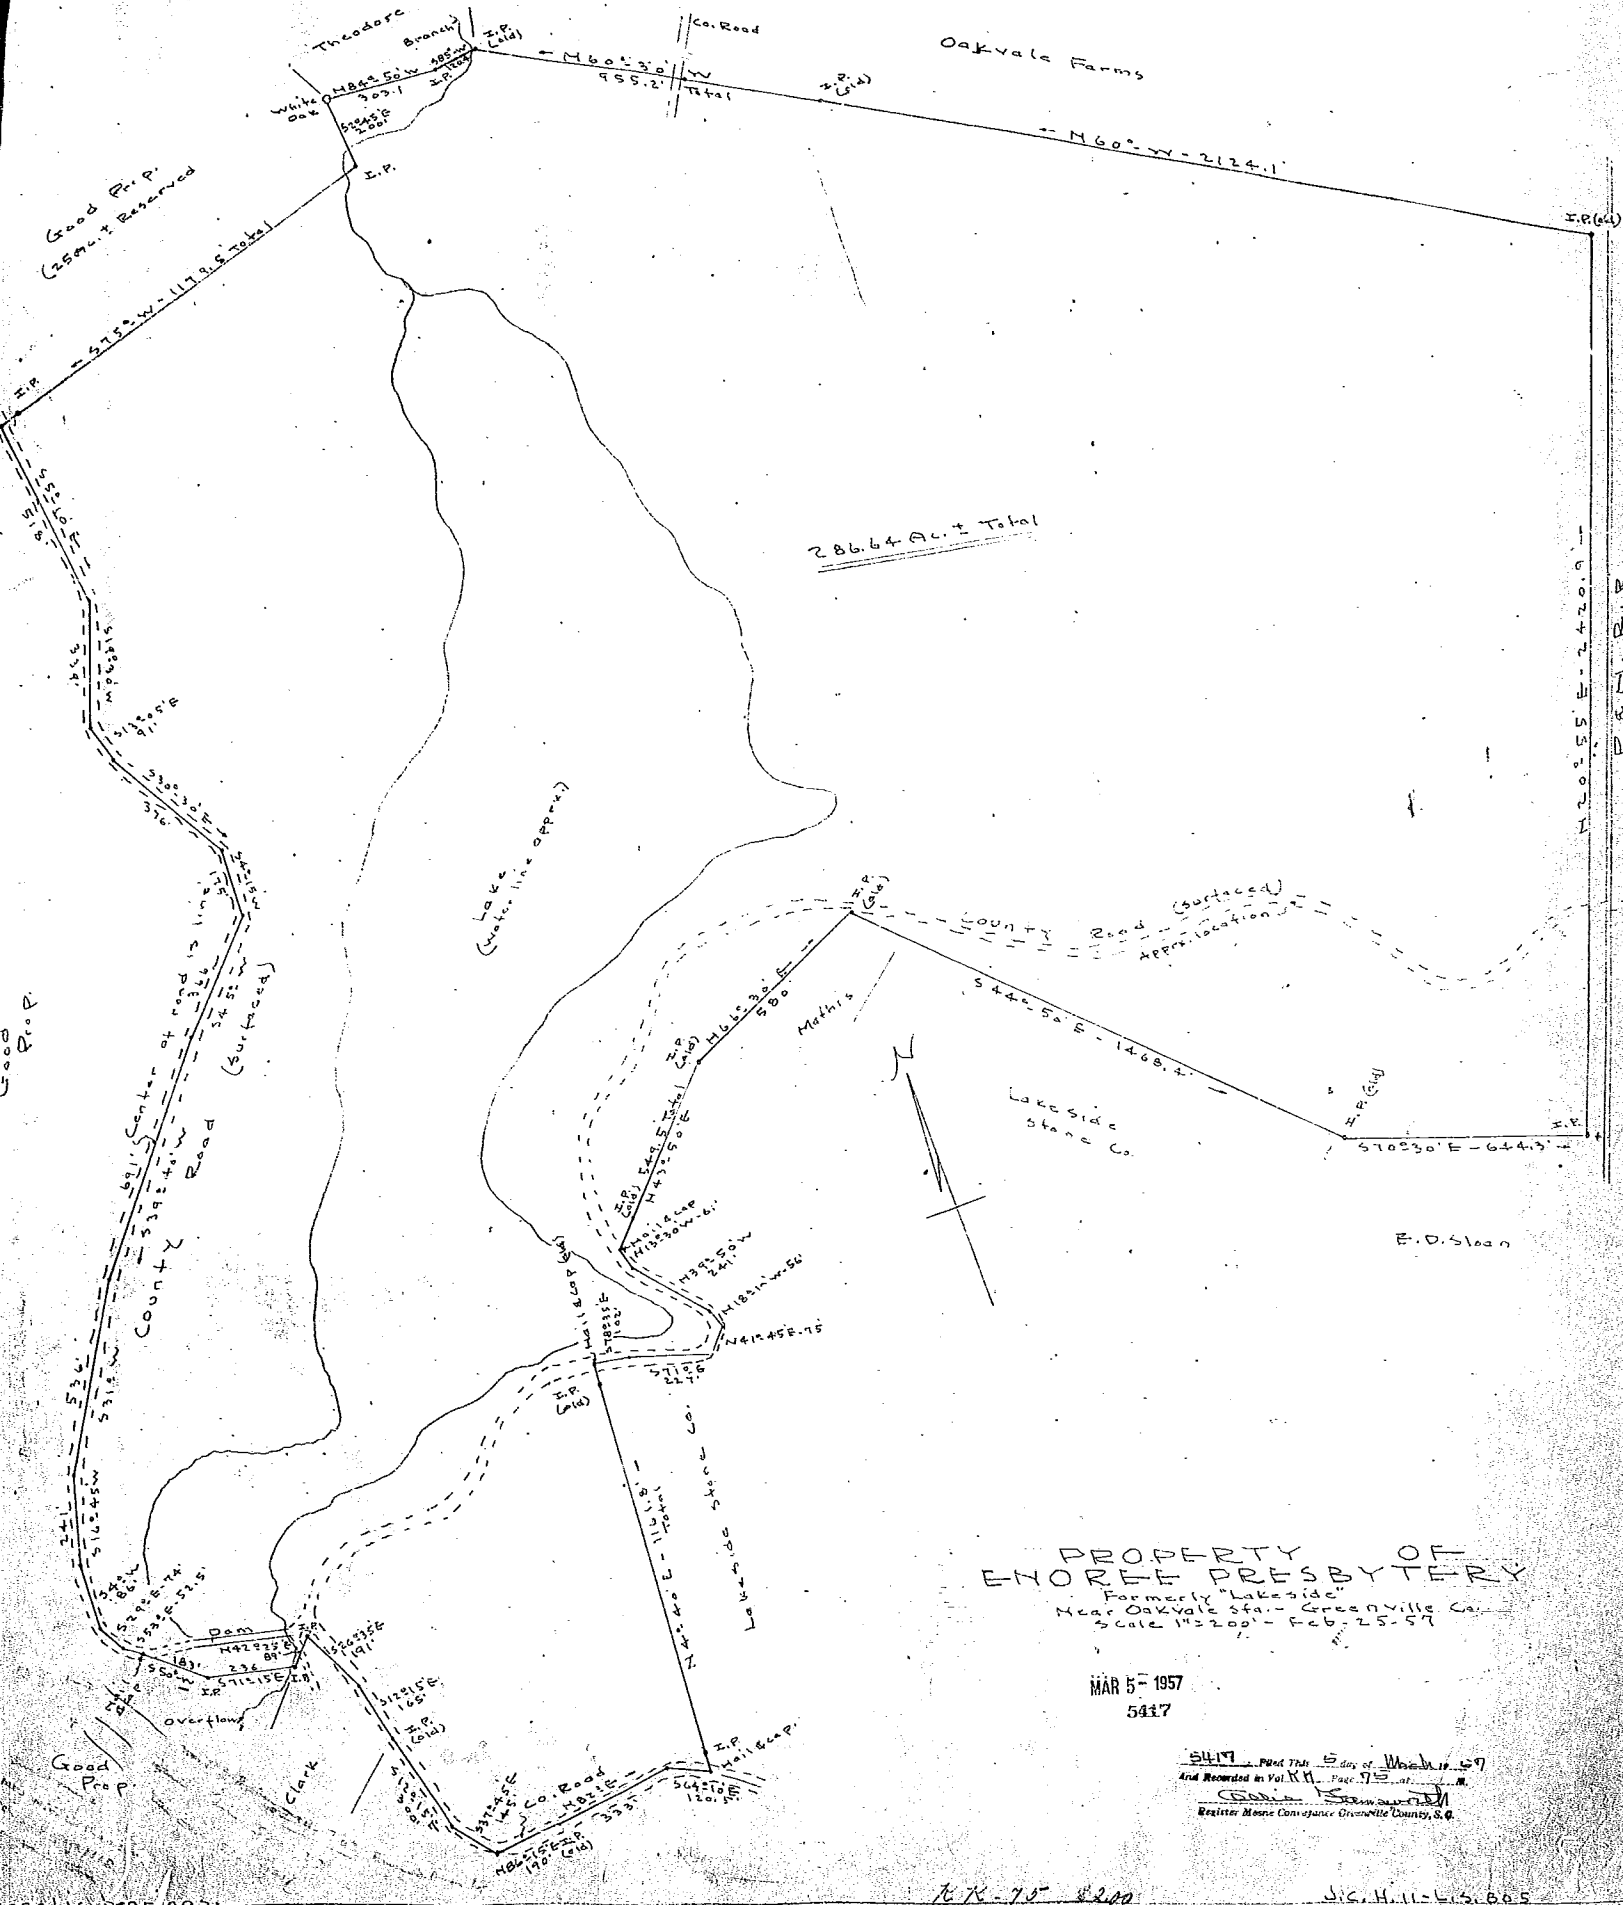

Plat Book-KK-Page 75

PROPERTY OF
 ENOREE PRESBYTERY
 Formerly "Lakeside"
 Near Oakvale Sta. - Greenville Co.
 Scale 1" = 200' - Feb. 25-57

MAR 5 - 1957
 5417

5417 Plat This 5 day of March 1957
 And Recorded in Vol. KK Page 75
 Register Home Conveyance Greenville County, S.C.

KK-75 8200

S.C. H. 11-6.5.605