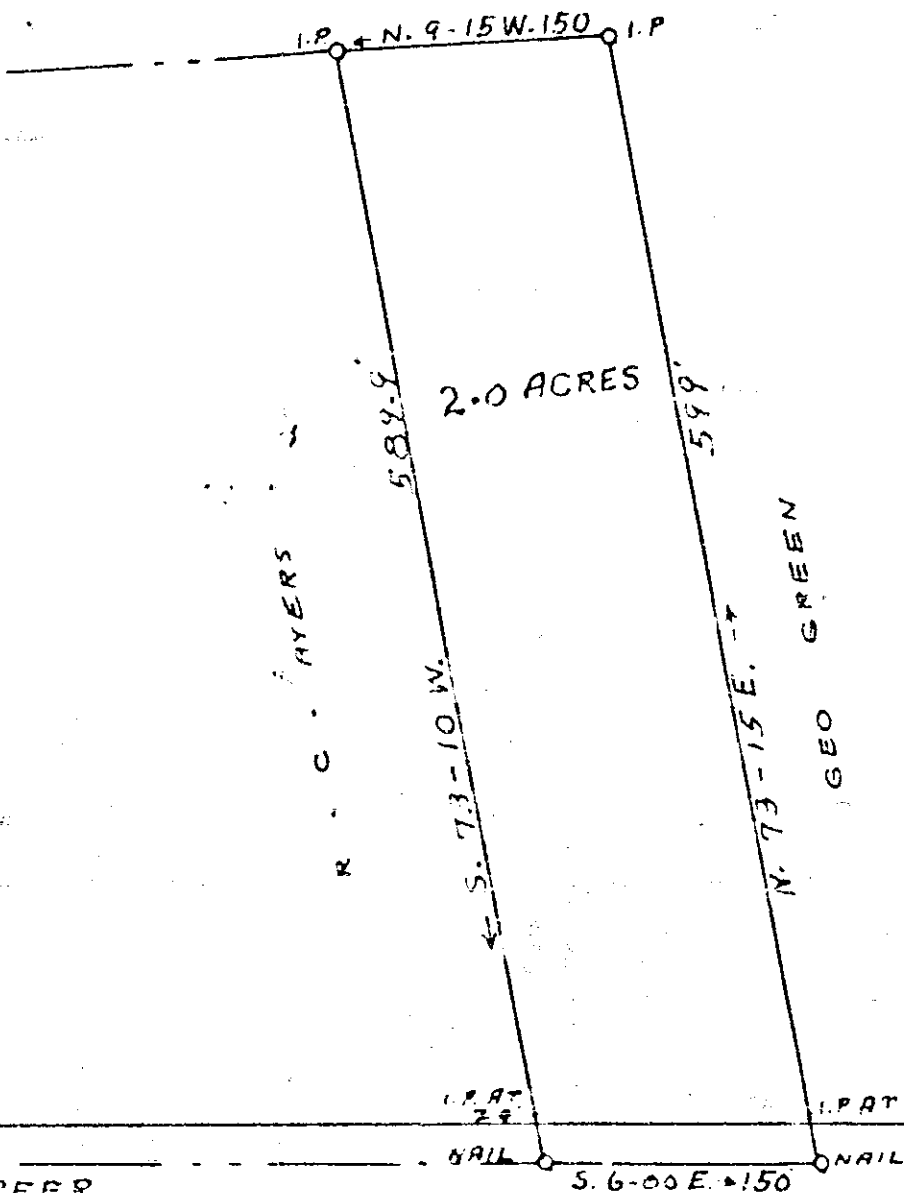

JOE MAXWELL

PROPERTY OF

S. H. SLOAN.

LOCATED ONE MILE SOUTH FROM WALKER'S CROSS ROADS
GREENVILLE COUNTY SOUTH CAROLINA

SCALE: 1" = 100 FEET MAY 17 1956

SURVEYED MAY 17 1956

MAY 23 1956

H. S. BROCKMAN, REG. SURVEYOR.
GREER, S. C. - NO. 959.

13216

50

DEED REC, 536-400

178-178

FILED
MAY 23 3 40 PM 1956
OLLIE FARNSWORTH
R. M. C.

13216 Paid This 23 day of May 1956
and Recorded in 178
Ollie Farnsworth
Register Merne Conquest Greenville County, S. C.