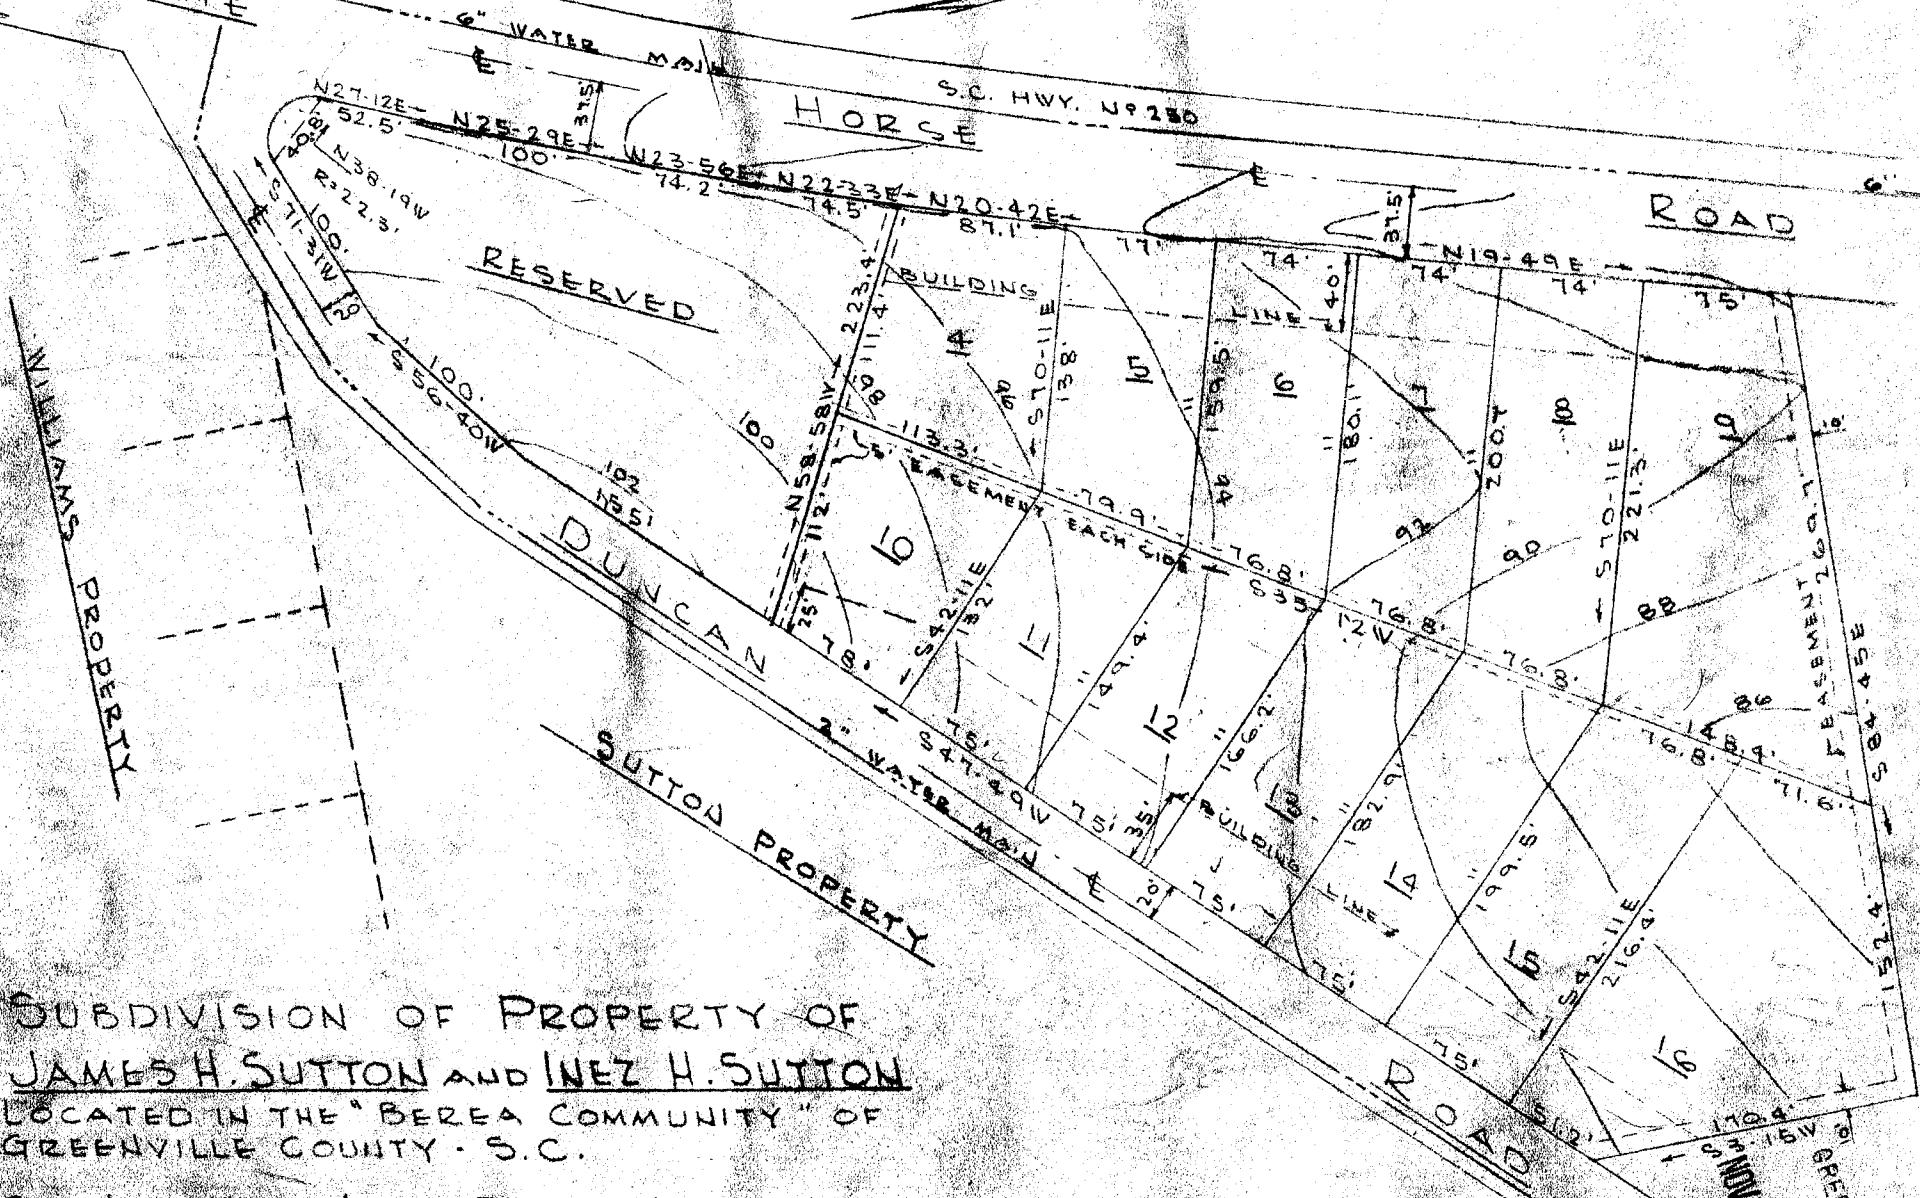

IRON PINS AT ALL CORNERS

TO GREENVILLE, S.C.

WHITE

HORSE ROAD

ROAD

SUBDIVISION OF PROPERTY OF JAMES H. SUTTON AND INEZ H. SUTTON

LOCATED IN THE "BEREA COMMUNITY" OF GREENVILLE COUNTY - S.C.

SCALE: 1"=100' DATE: AUG. 23, 1955.
PICKELL & PICKELL - ENGINEERS,
GREENVILLE, S.C.

NOV 28 3 16 PM 1955
OLIE BARNSWORTH
CLERK
GREENVILLE CO. S.C.

30794

88-63
NOV 28 1955

30794 Filed This 28 day of Nov 19 55
And Recorded in Vol. 88 Page 63 of M
Oolie Barnsworth
Register Means Conveyance Greenville County, S. C.