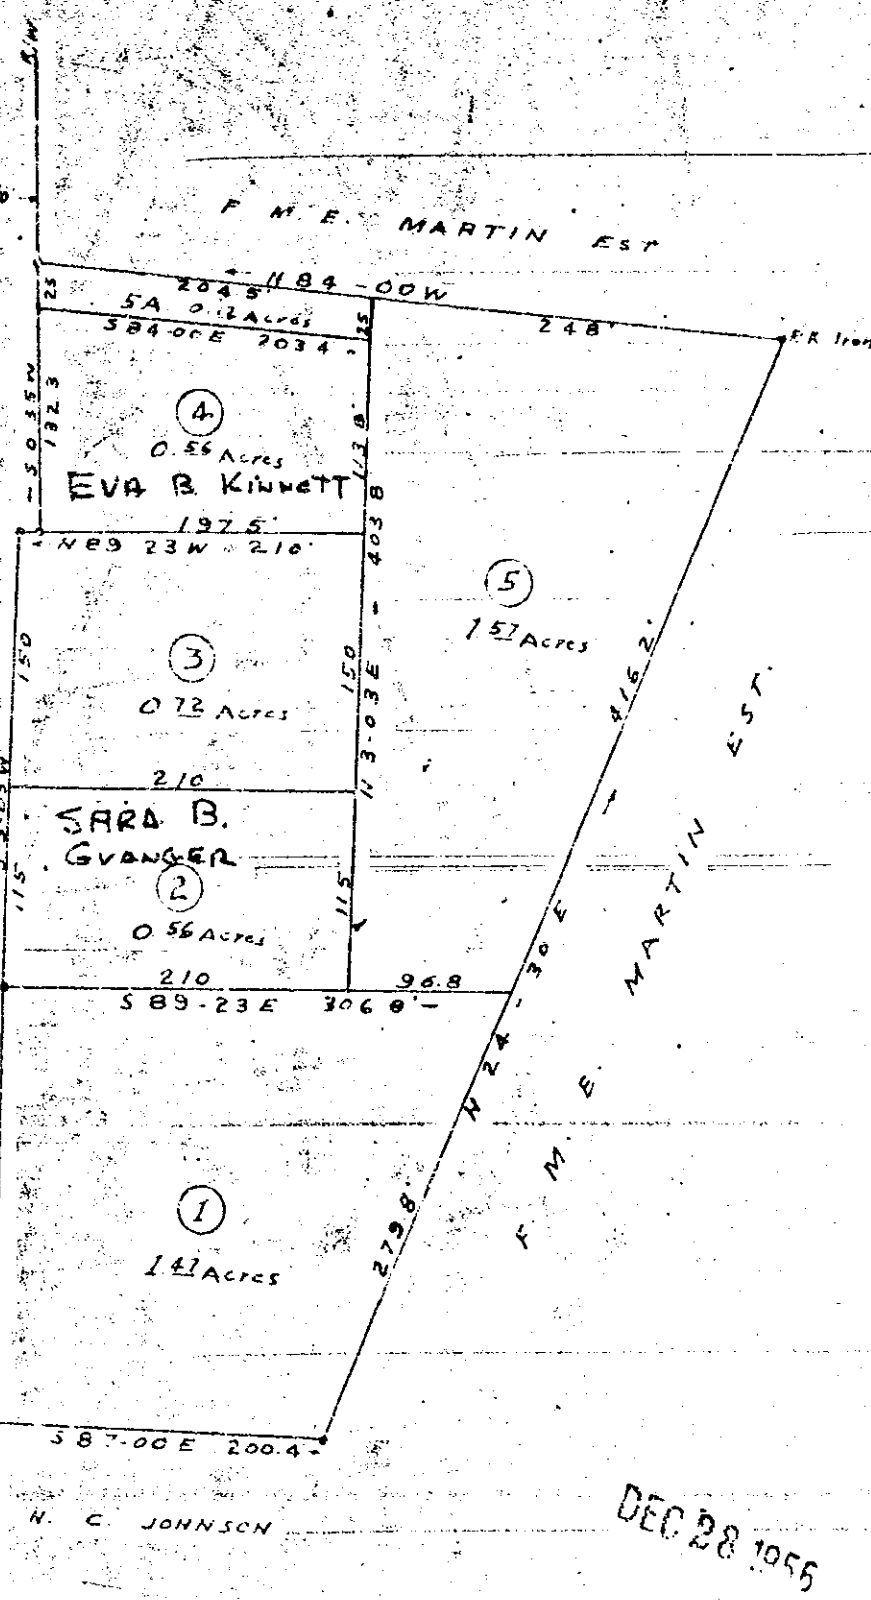

WHITE HORSE RD
CEDAR LANE RD

H. C. JOHNSON

PROPERTY OF MISS
R. M. BURDETT
 NEAR GREENVILLE S. C.
 SCALE 1"=100' DEC. 1956
 Eddith S.

DEC 28 1956

Note: See plot of 7/13/50

Field book p. 56 of H 50 E. O. Riddle Reg. L.S.

See 1st mail. Paul Kinnett Jr. - AT 3 - Box 295
 Greenville, S. C.

Recorded December 28th, 1956 at 12:08 P. M. #31853