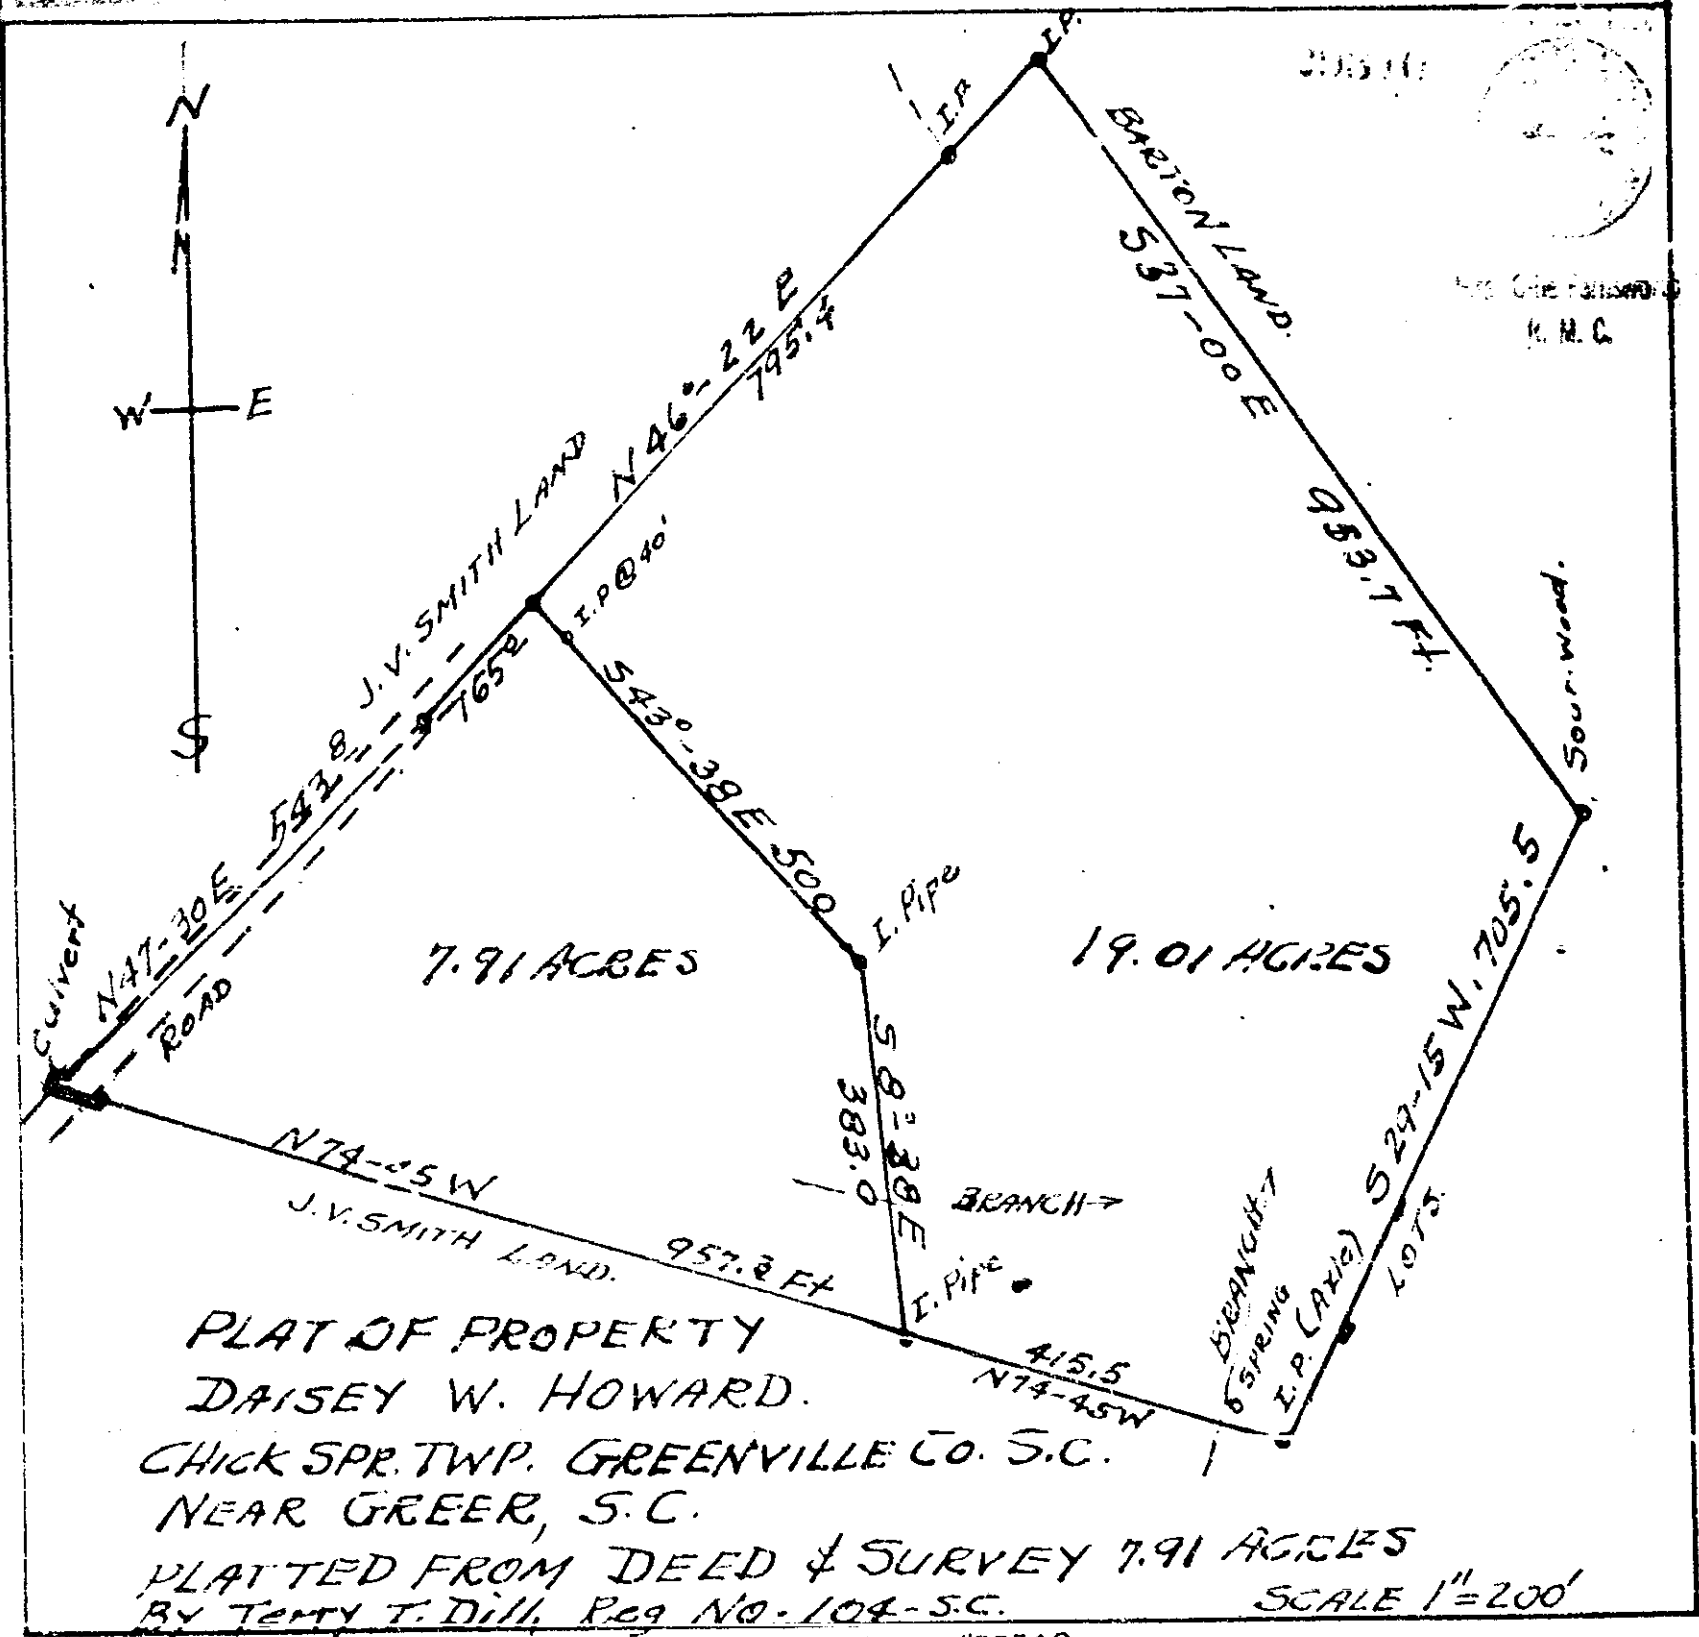

20511

Geo. C. Patterson  
R. H. G.

PLAT OF PROPERTY  
DAISEY W. HOWARD.

CHICK SPR. TWP. GREENVILLE CO. S.C.  
NEAR GREER, S.C.

PLATTED FROM DEED & SURVEY 7.91 ACRES  
BY Terry T. Dill, Reg No. 104-S.C. SCALE 1"=200'