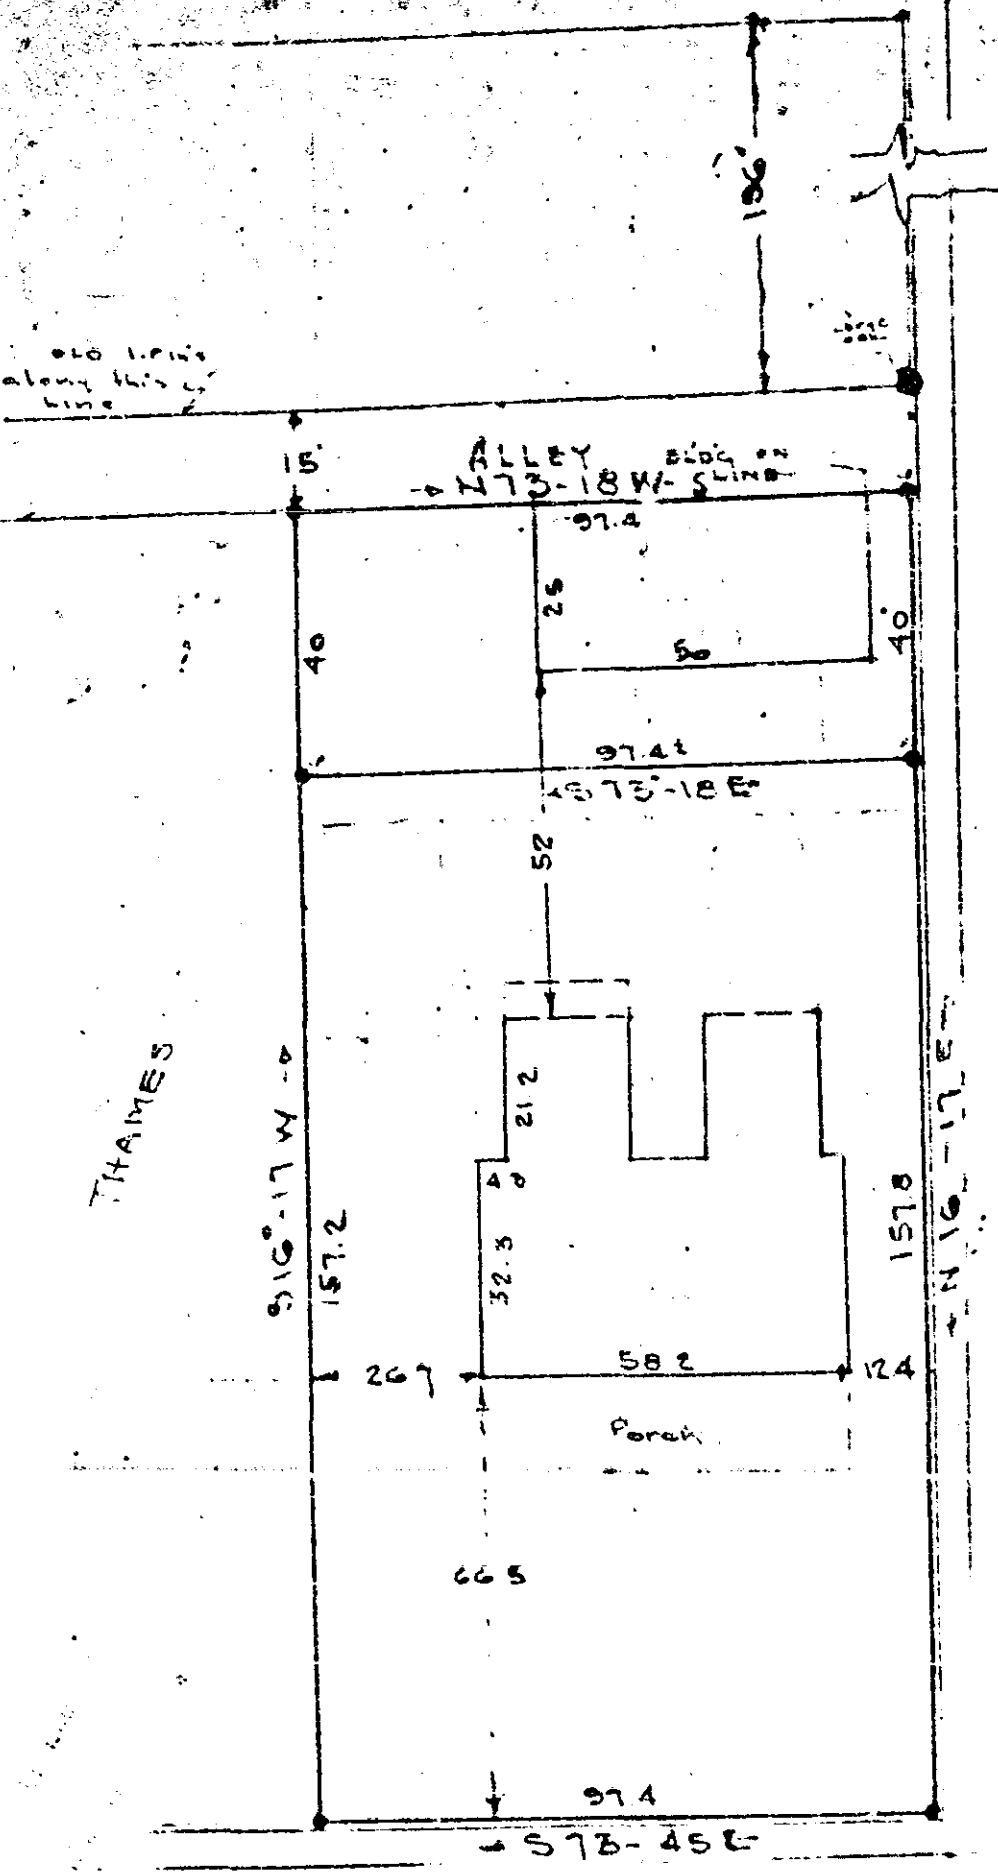

ARLINGTON AVE

SOUTH CALHOUN ST.

Property of
J.M. BRUCE, TRUSTEE
GREENVILLE, SC.

Scale 1"=30' NOV. 1-1956

PENDLETON ST.

100

77-486

25024