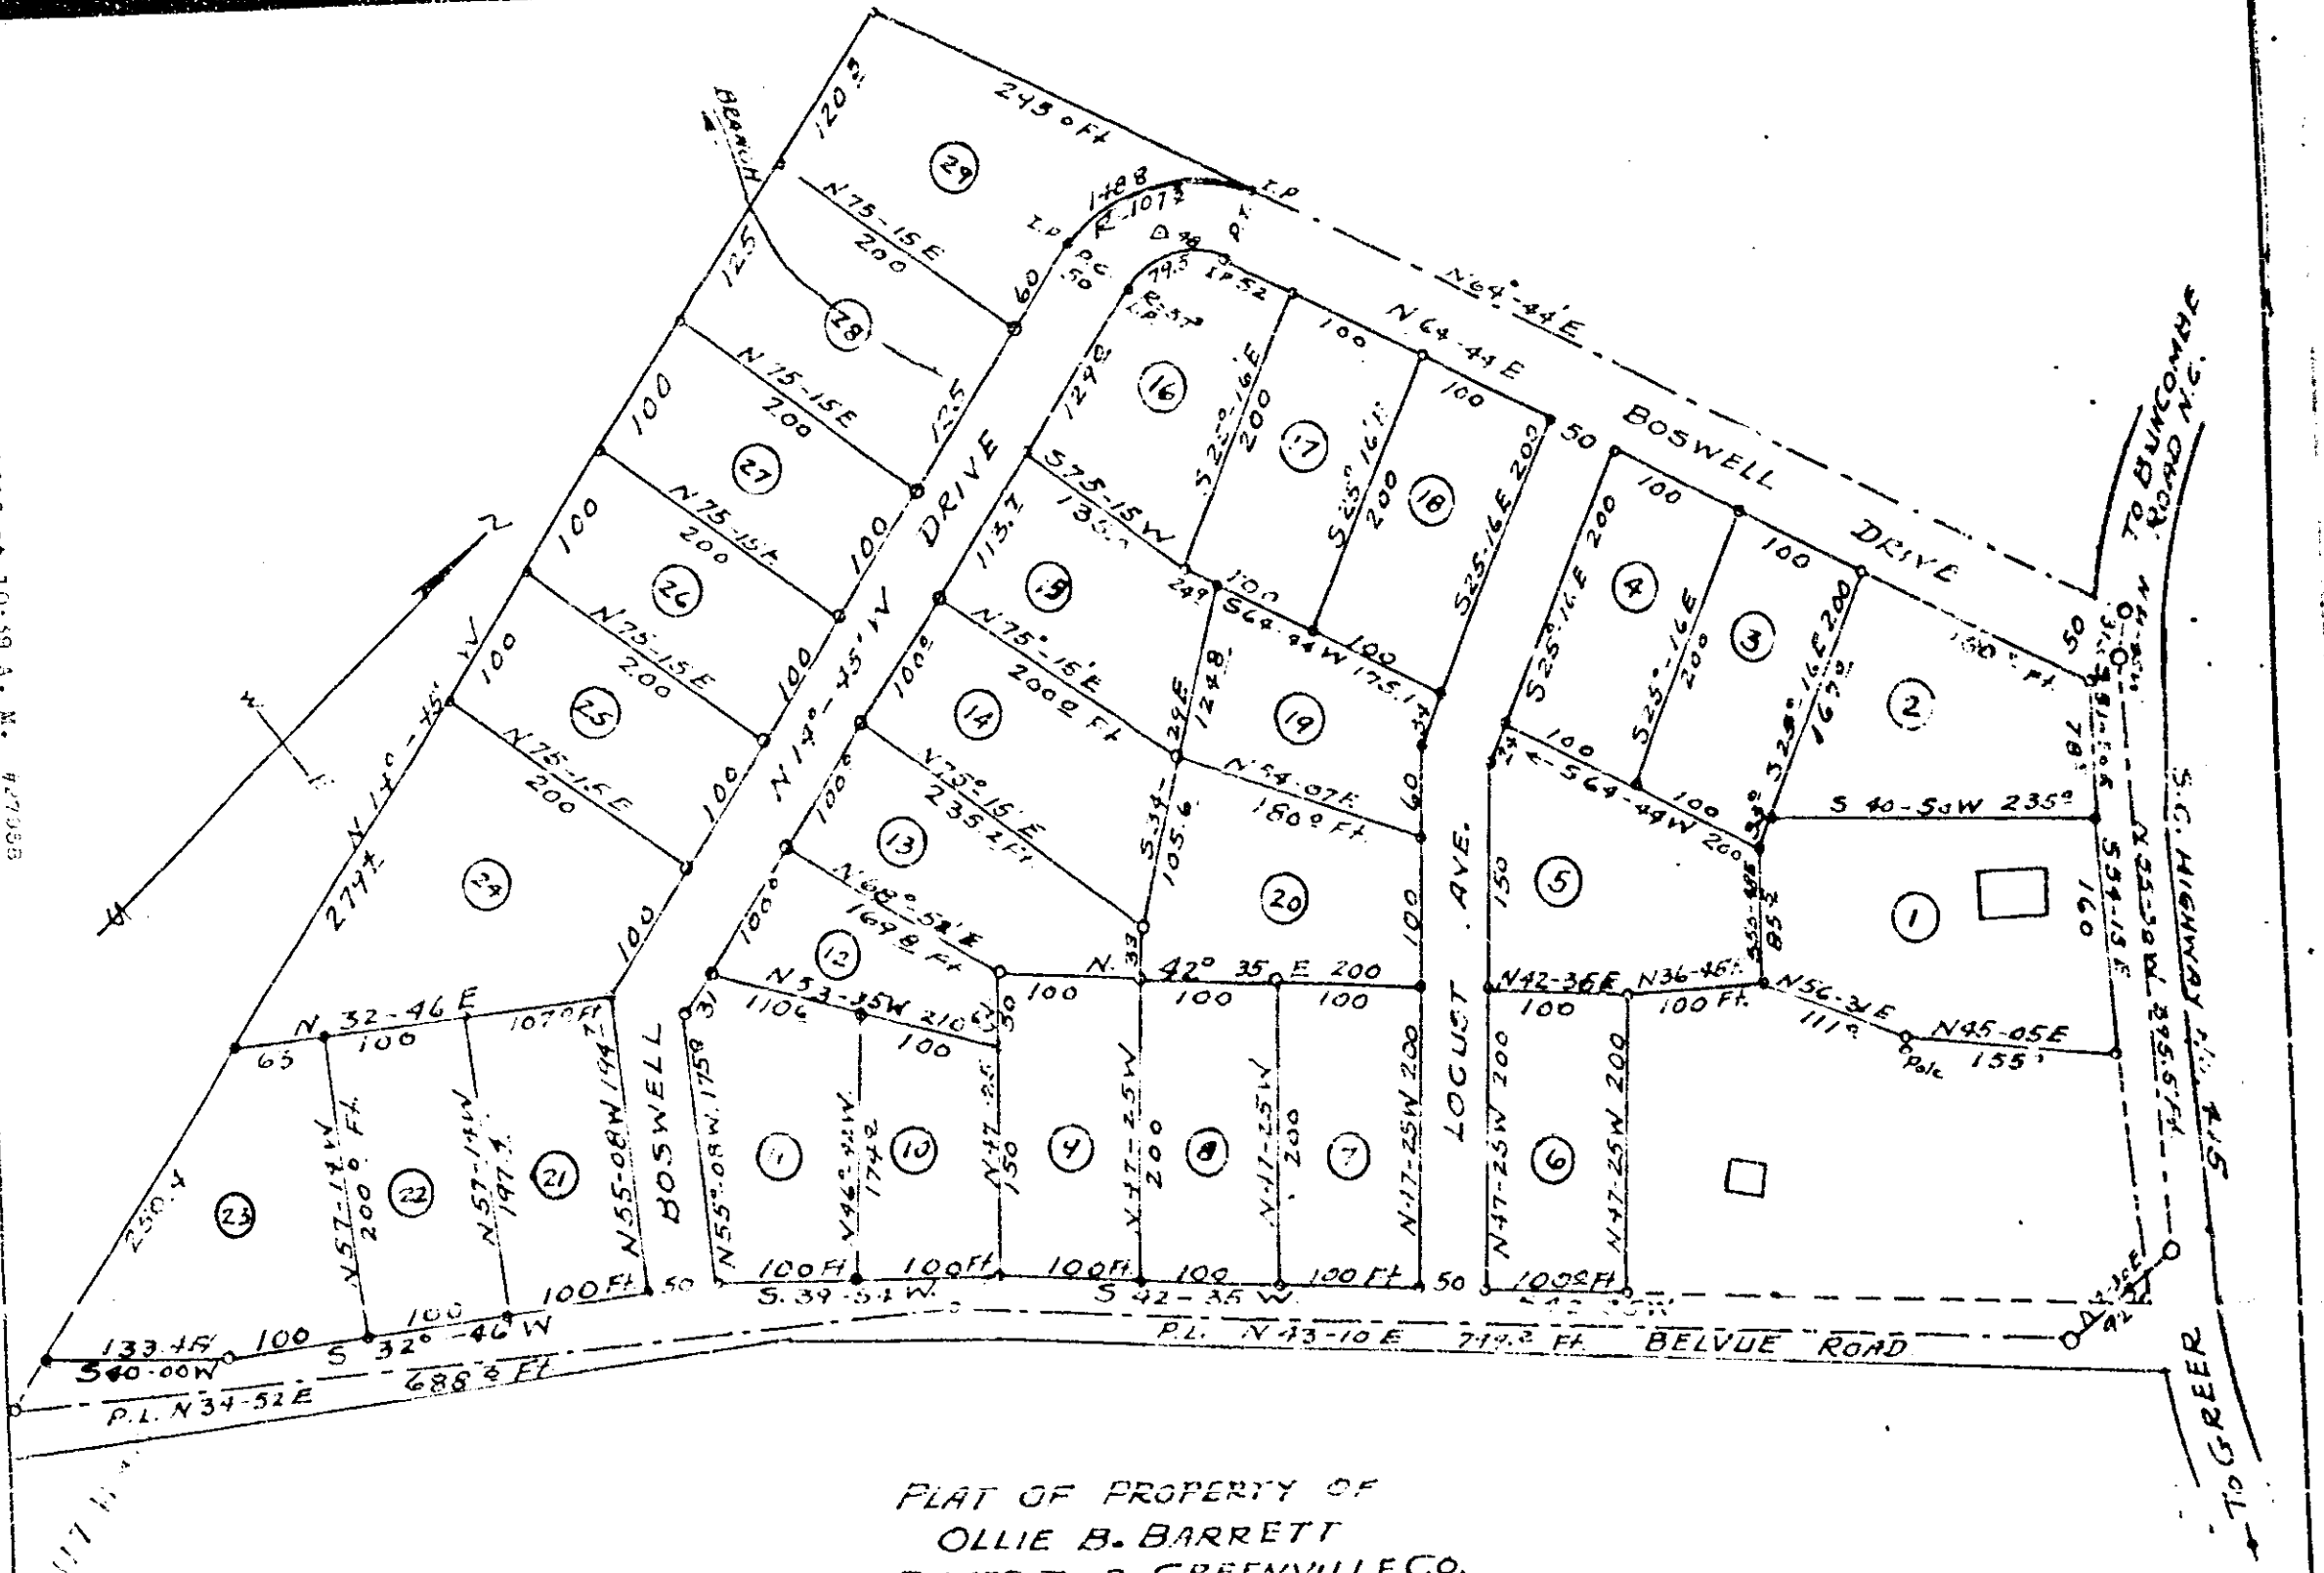

Recorded November 7th. 1966 at 10:59 A. M. #2705B

PLAT OF PROPERTY OF
 OLLIE B. BARRETT
 BATES TWP. GREENVILLE CO.
 SOUTH CAROLINA

1/2 in.
 SCALE 1" = 100'

S. C. HIGHWAY No. 415
 TO BUNCOMBE ROAD N.C.
 TO GREER