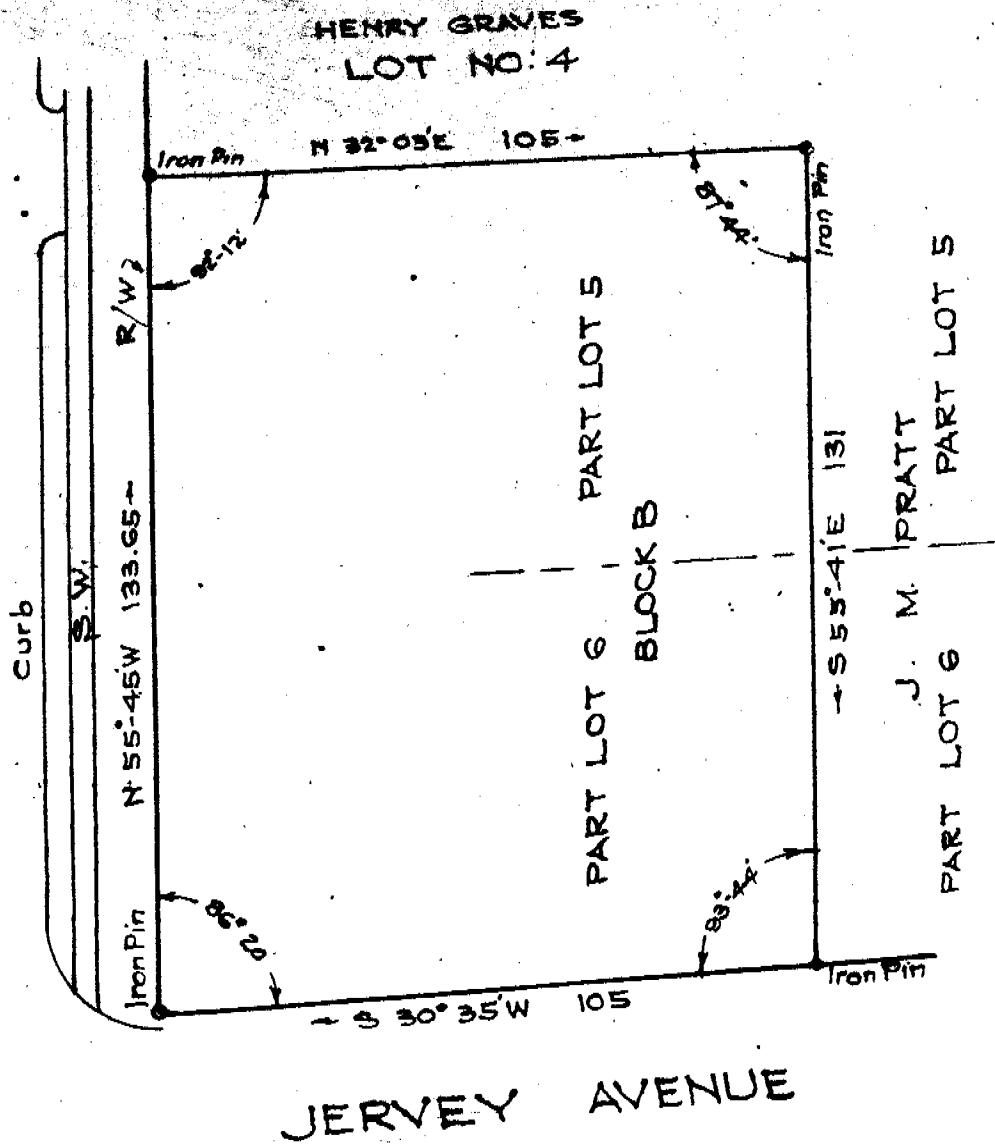

LAURENS ROAD U.S. HWY. 276

JERVEY AVENUE

PROPERTY OF
TREMARCO CORPORATION
GREENVILLE S. C.

Scale 1"=30' Aug. 1956

DALTON & NEVES

23622

SEP 18 1956

SEP 18 11 15 AM 1956
 GREENVILLE CO. S. C.
 R. M. C.
 100

Picture

Recorded September 18, 1956 at 11:16 A. M. #23622

Book 307