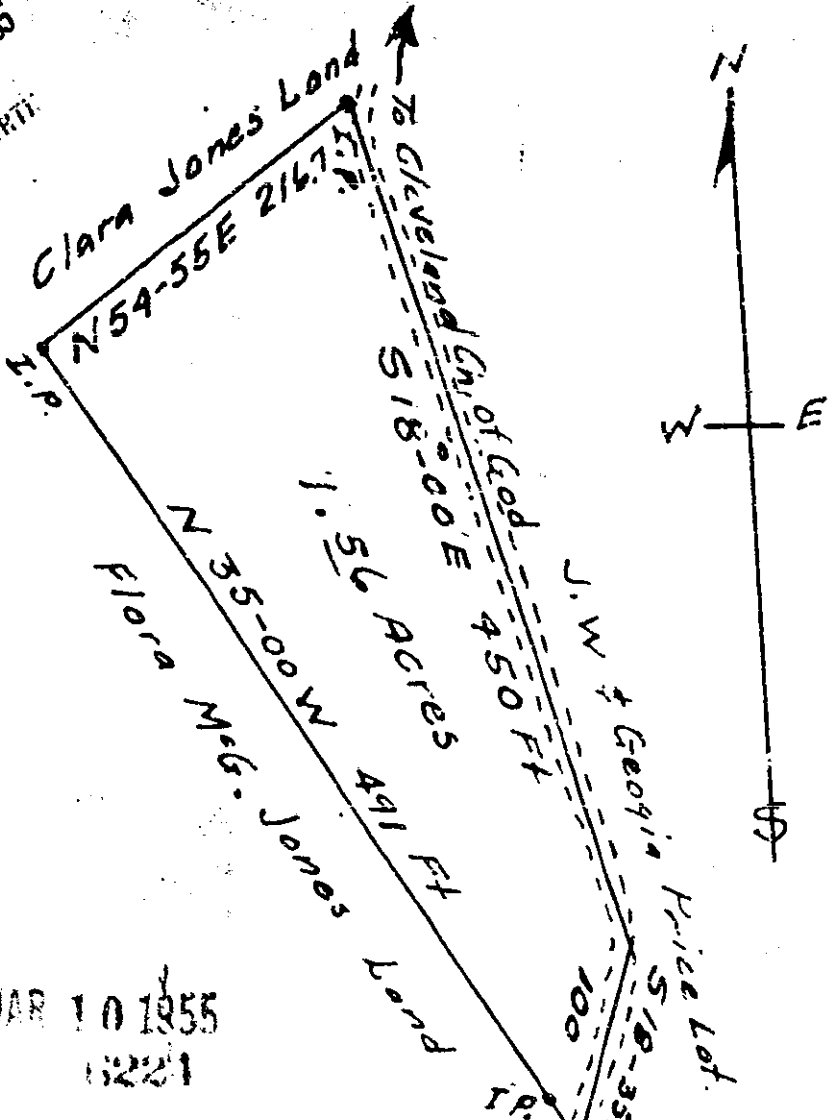

GREENVILLE S.C.
MAR 10 11 17 AM 1955
FARNSWORTH
P.M.C.

MAR 10 1955
19221

PLAT OF LOT
Lloyd G. Price
&
Helen M. Price

Cleveland Twp. Greenville Co. S.C.

Survey by Terry T. Dill 3/23/54

Scale 1"=100'

Recorded March 10th. 1955 at 11:07 A. M. #6224

Mail Lloyd & Helen Price
30 acres and 60 pictures