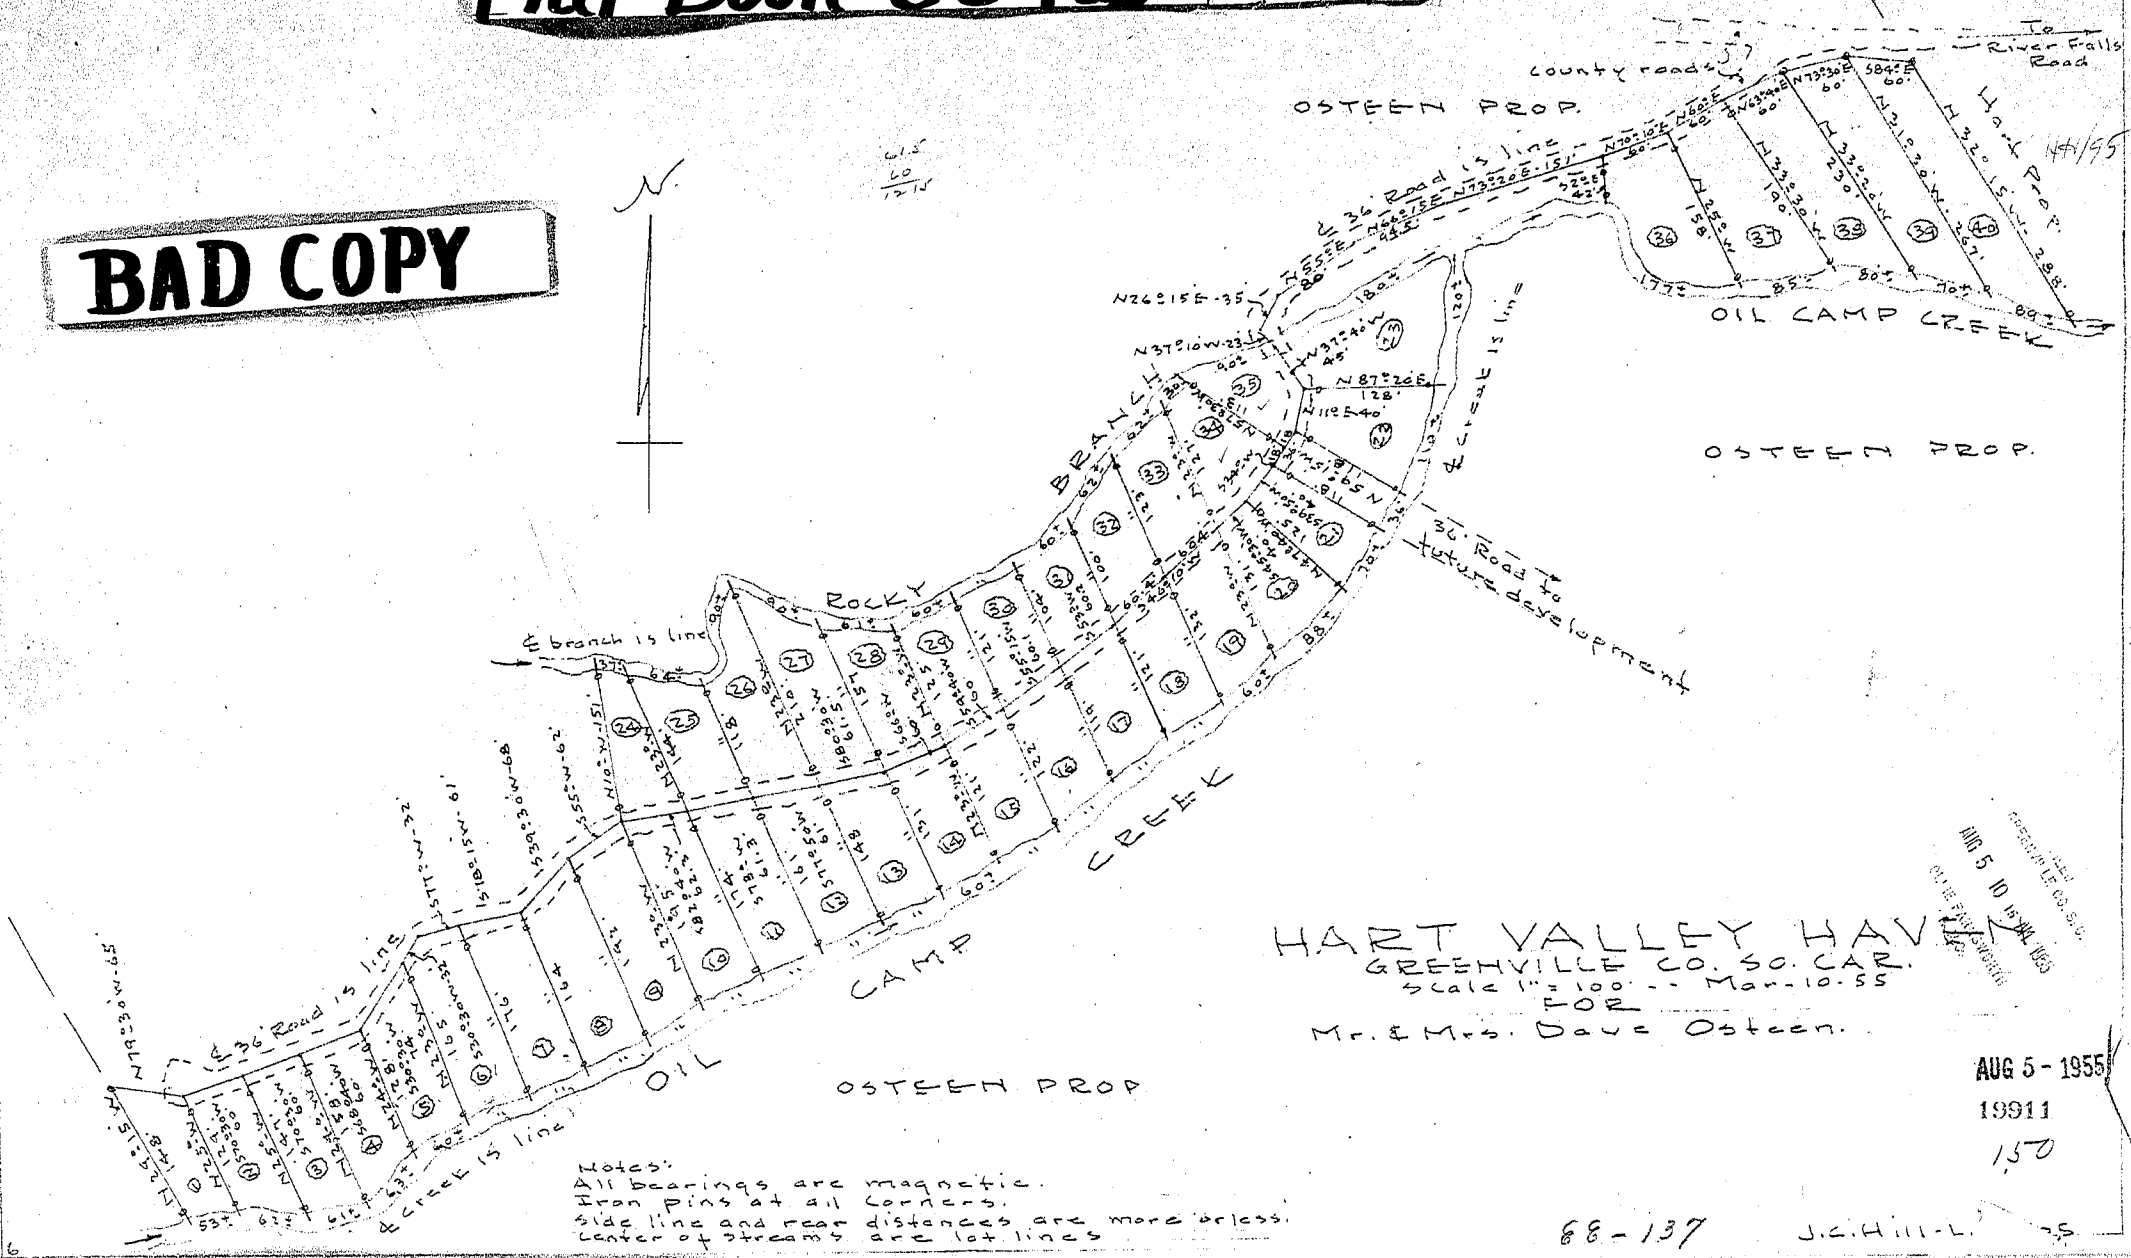

# Plat Book - EE - Page 137A

**BAD COPY**

61.5  
60  
121.5

HART VALLEY HAV  
GREENVILLE CO. SO. CAR.  
SCALE 1" = 100' - Mar-10-55  
FOR  
Mr. & Mrs. Dale Osteen.

RECORDED  
AUG 5 10 10 AM 1955  
BY THE PUBLIC SWEENEY

AUG 5 - 1955  
19911  
150

88-137

J.C. Hill-L.

#19911 BEH  
that recorded in Vol. EE  
of the Public Sweeney