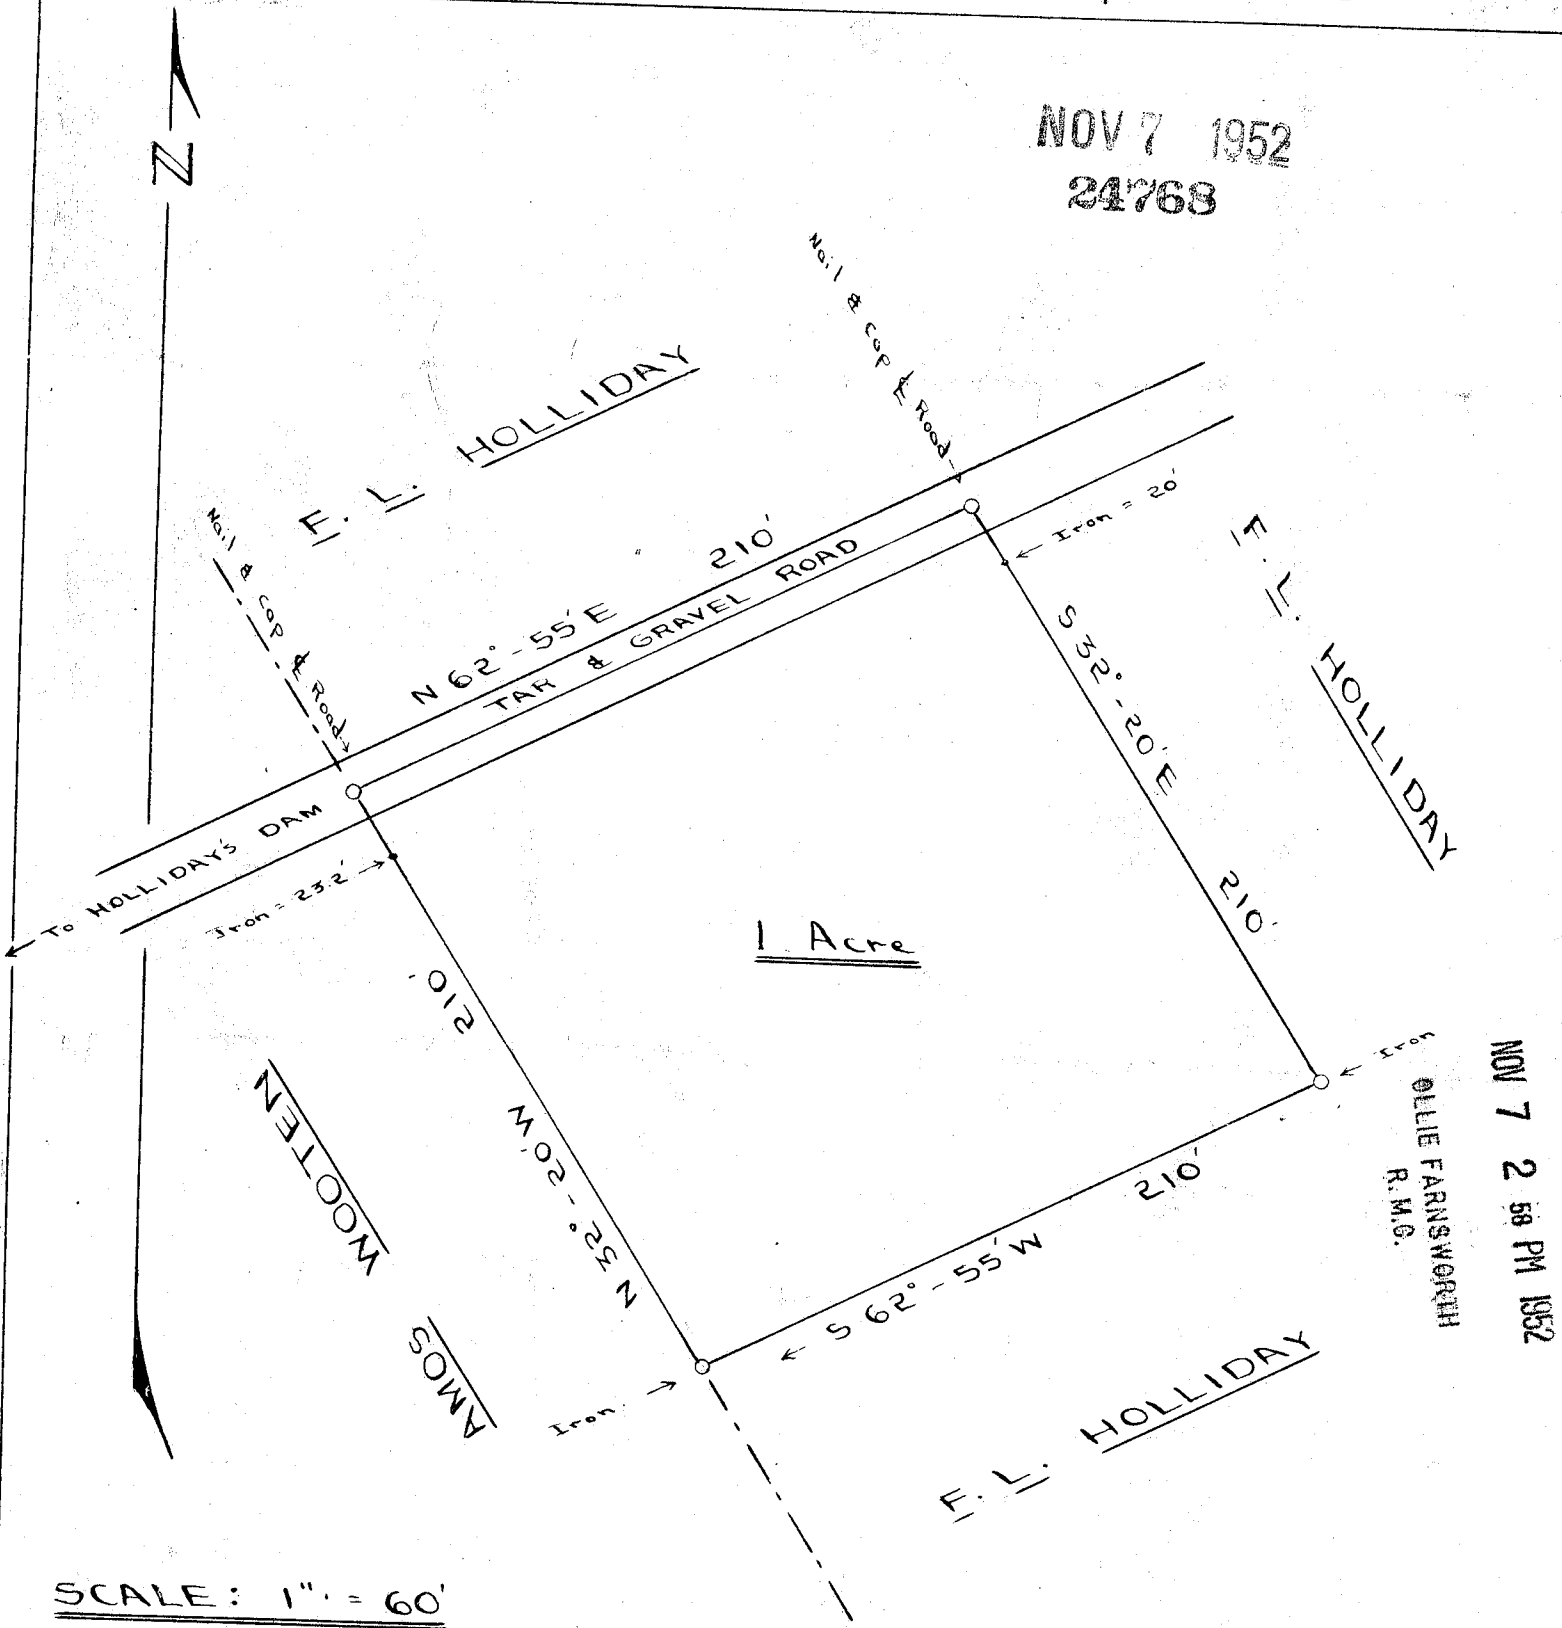

G. R. and MARGARET M. ALEWINE

NOV 7 1952
24768

1 Acre

NOV 7 2 58 PM 1952

GREENVILLE COUNTY

SCALE: 1" = 60'

South Carolina
 Greenville County
 Lot of land located on the Holliday's Dam Road,
 about 1/2 mile N.E. of Holliday's Dam. -
 said lot contains One Acre (1) Acre, more or
 less, and conveyed to G.R. and Margaret M. Alewine
 from F.L. Holliday. -