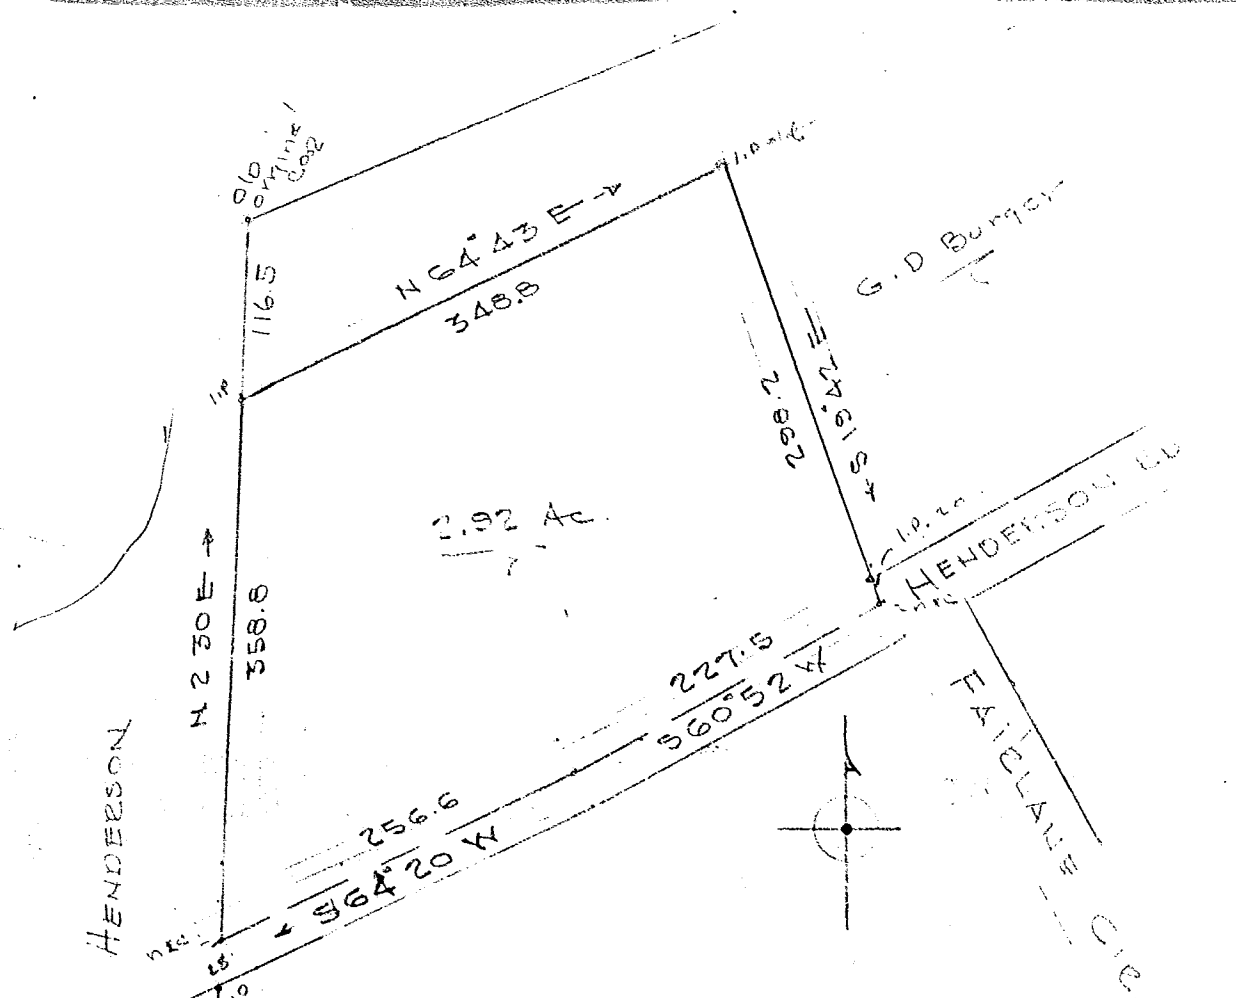

Plat Book-BB-Page 183B

PROPERTY OF
GEO. D. BURGER
 NEAR
GREENVILLE, SC
 Scale 1"=100 July 24-1957

BAD COPY

BB-183

JUL 26 1957
 17659

No new Roads or Streets Cut
 Clarence L. Cloy, City
 July 26 1957

C. C. JONES & ASSOCIATES
 ENGINEERS
 GREENVILLE, S.C.

17669 BB 26 July 57
 183
 Corrie Sawsworth