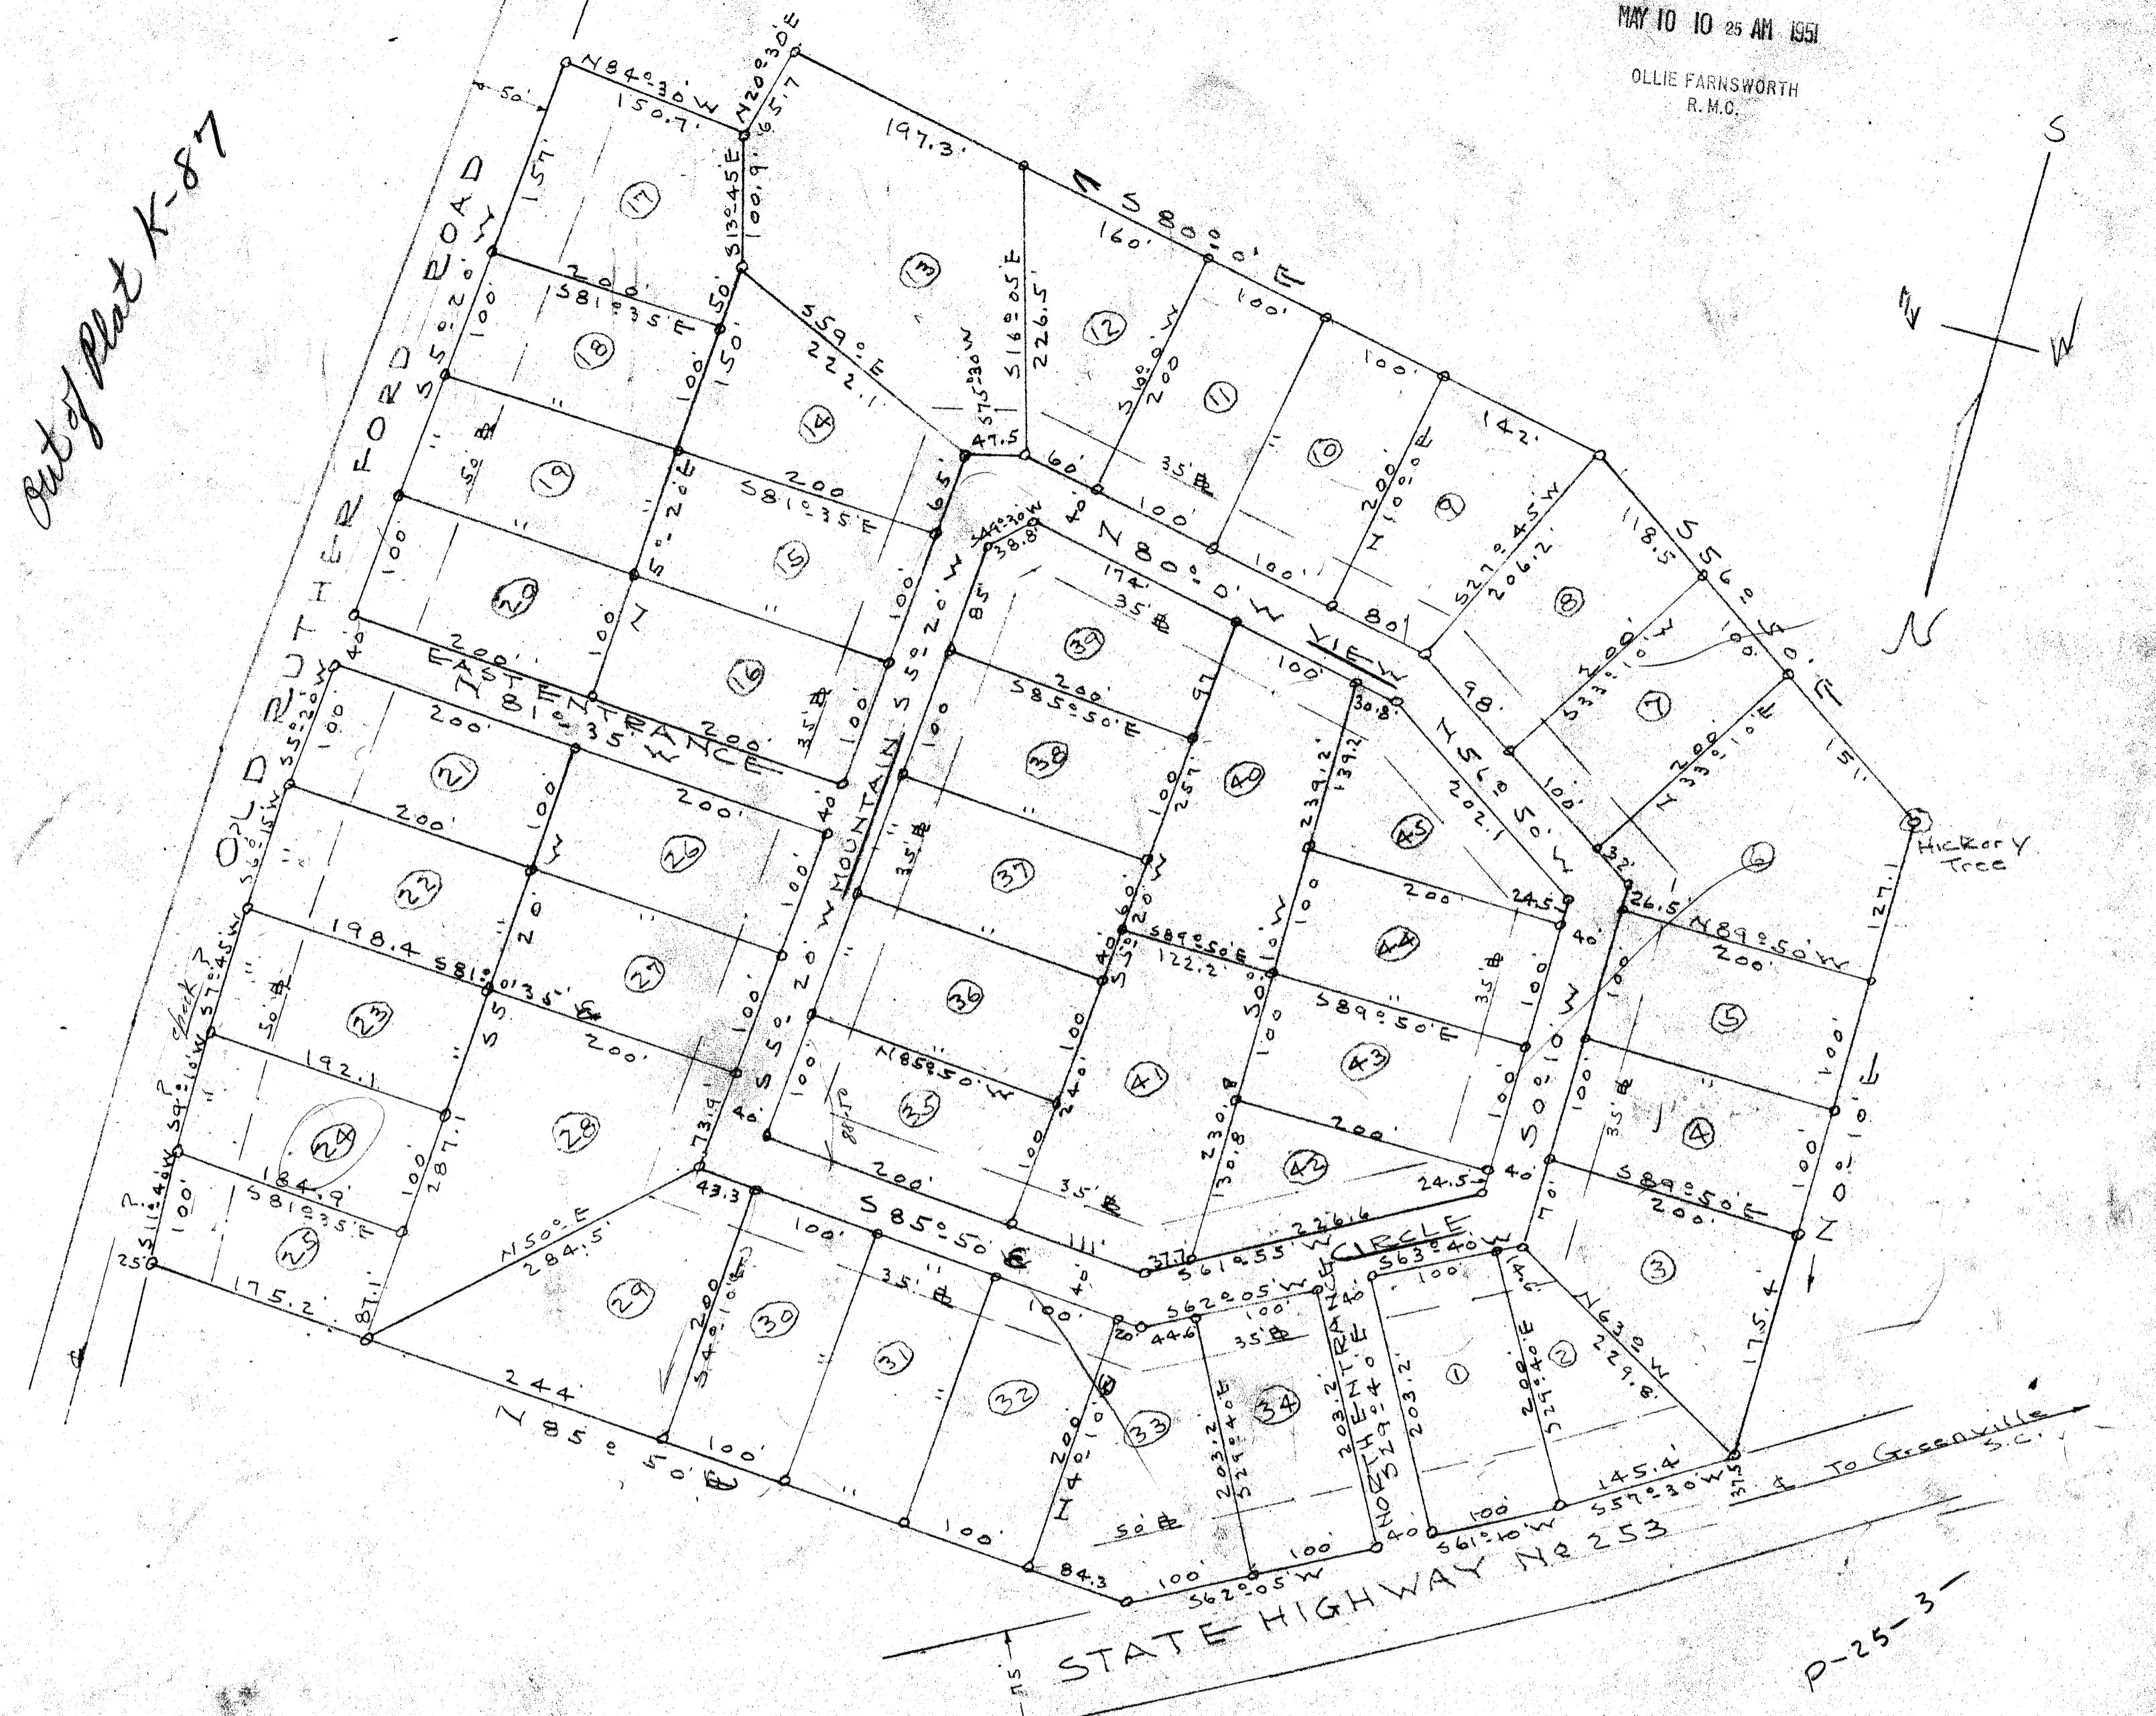

FILED
GREENVILLE CO. S.C.
MAY 10 10 25 AM 1951
OLLIE FARNSWORTH
R.M.C.

Out of Plat K-87

SUB-DIVISION
MOUNTAIN VIEW CIRCLE
 State Highway 253 - Old Rutherford Rd.
 GREENVILLE CO. S.C.
 Scale 1" = 100' - May 5-51

MAY 10 1951
 10971

P-25-3

Notes:
 All bearings are magnetic.
 Iron pins at all corners.

J.C. Hill L.S. 805

#10971
 and Recorded in Vol. W
 Page 181 of
 Ollie Farnsworth
 Register of Deeds
 Register of Deeds
 Greenville County, S.C.