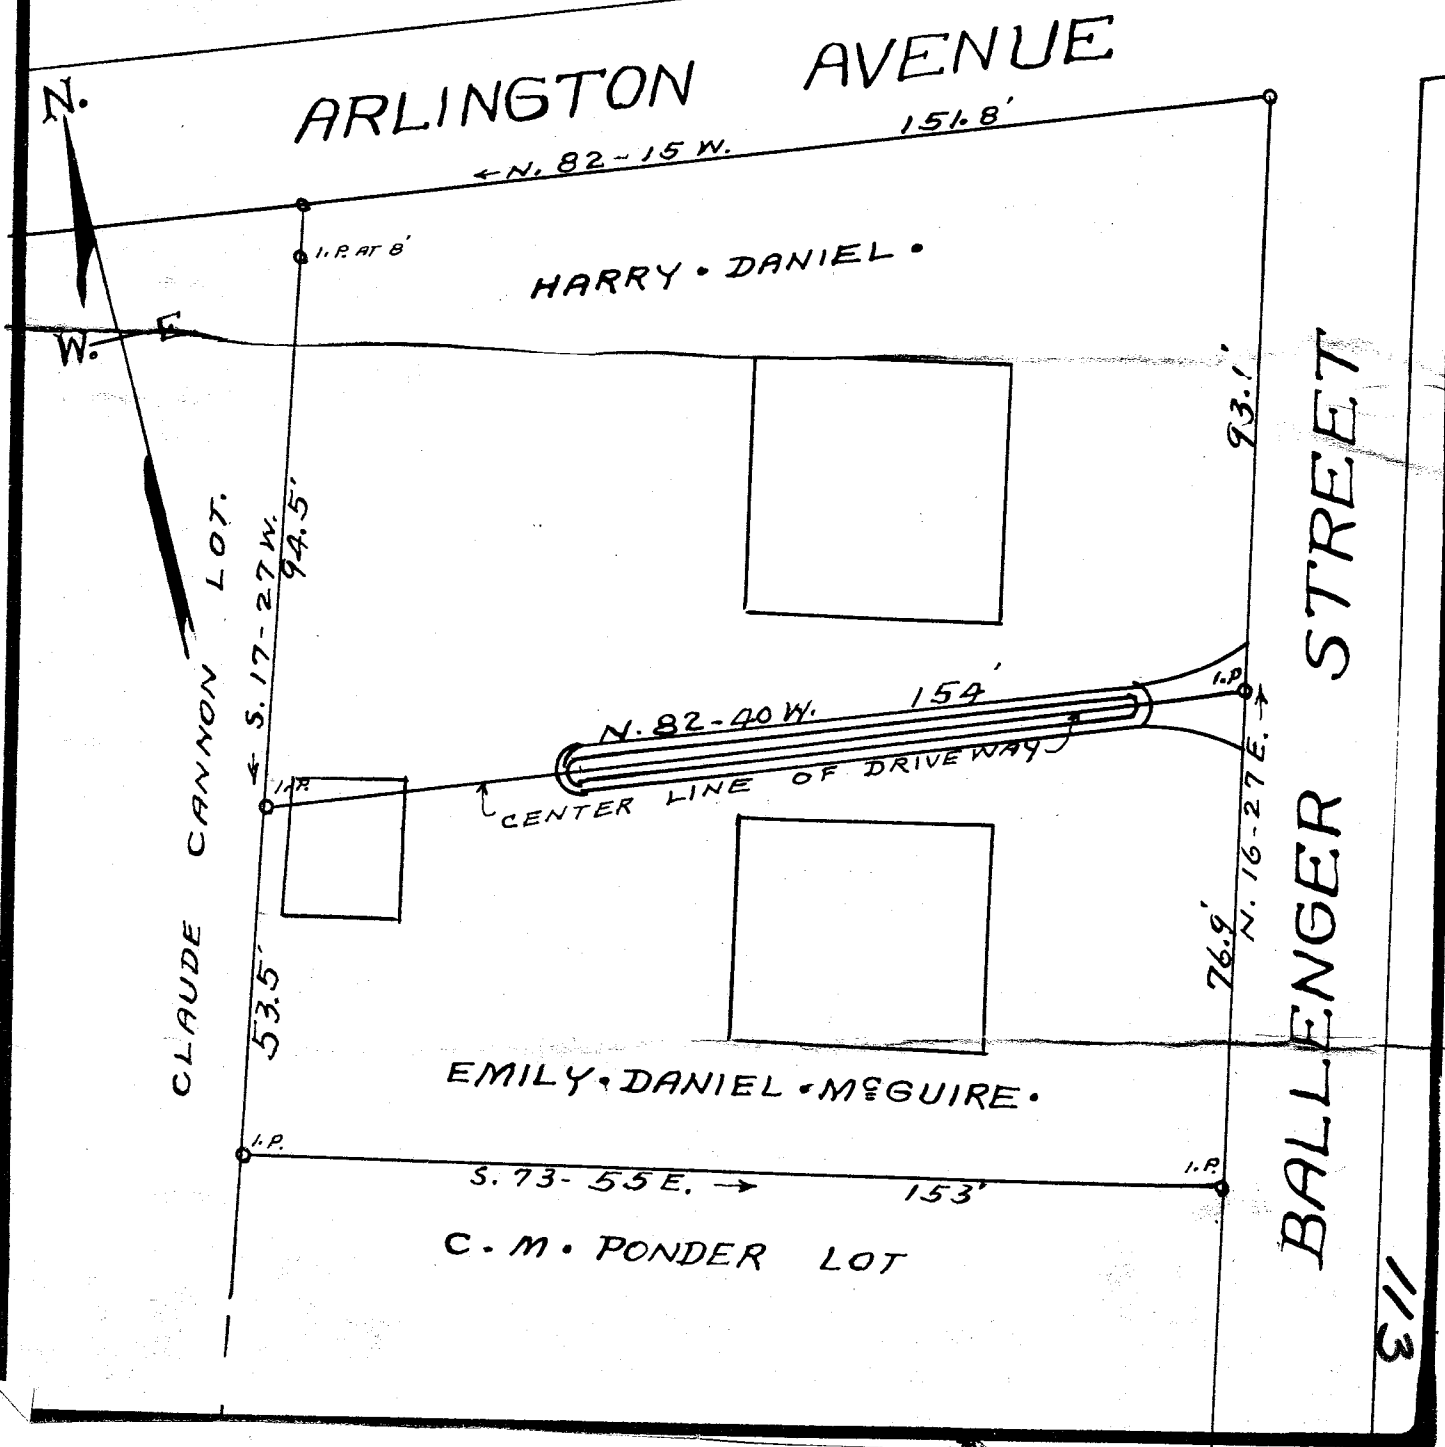

FEB 22 1949

PROPERTY OF

3984

LIDIE C DANIEL ESTATE

LOCATED IN GREER

CHICK SPRINGS TOWNSHIP GREENVILLE COUNTY

SOUTH CAROLINA

SCALE: 1" = 30 FEET FEBRUARY 4 1949

SURVEYED FEBRUARY 2 1949

H. S. BROCKMAN, REG. SURVEYOR.
GREER, S. C.

113