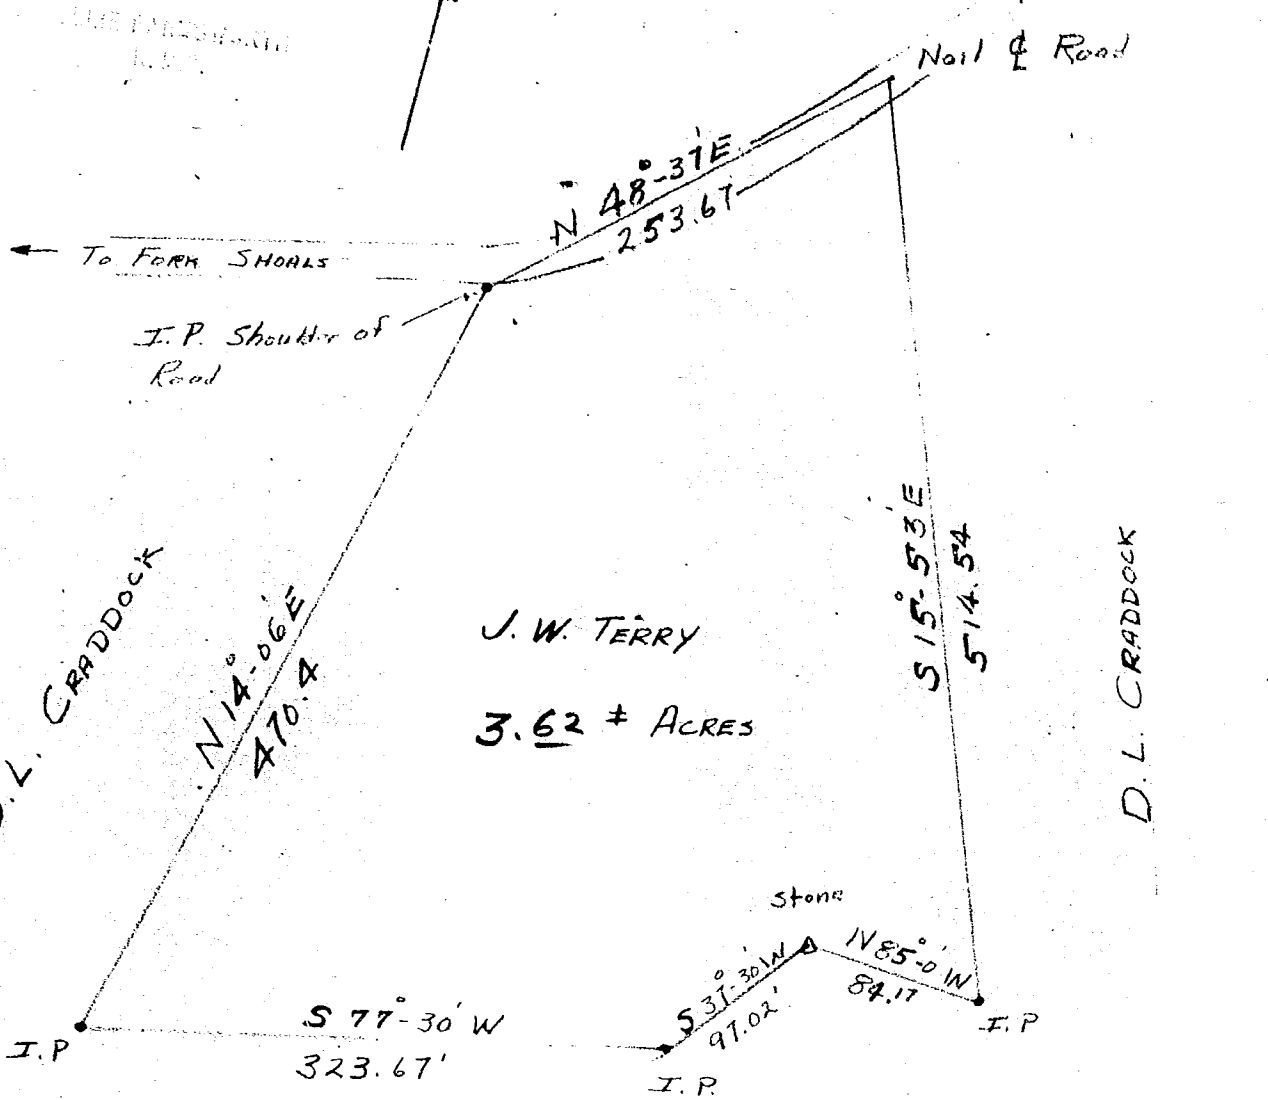

8122

APR 4 9 00 AM 1950

APR 4 1950

To Fountain Inn

J. W. TERRY

3.62 ± ACRES

W. KELLETT

PLAT

J. W. TERRY

JANUARY 1950

SURVEYOR J. R. Terry Jr.