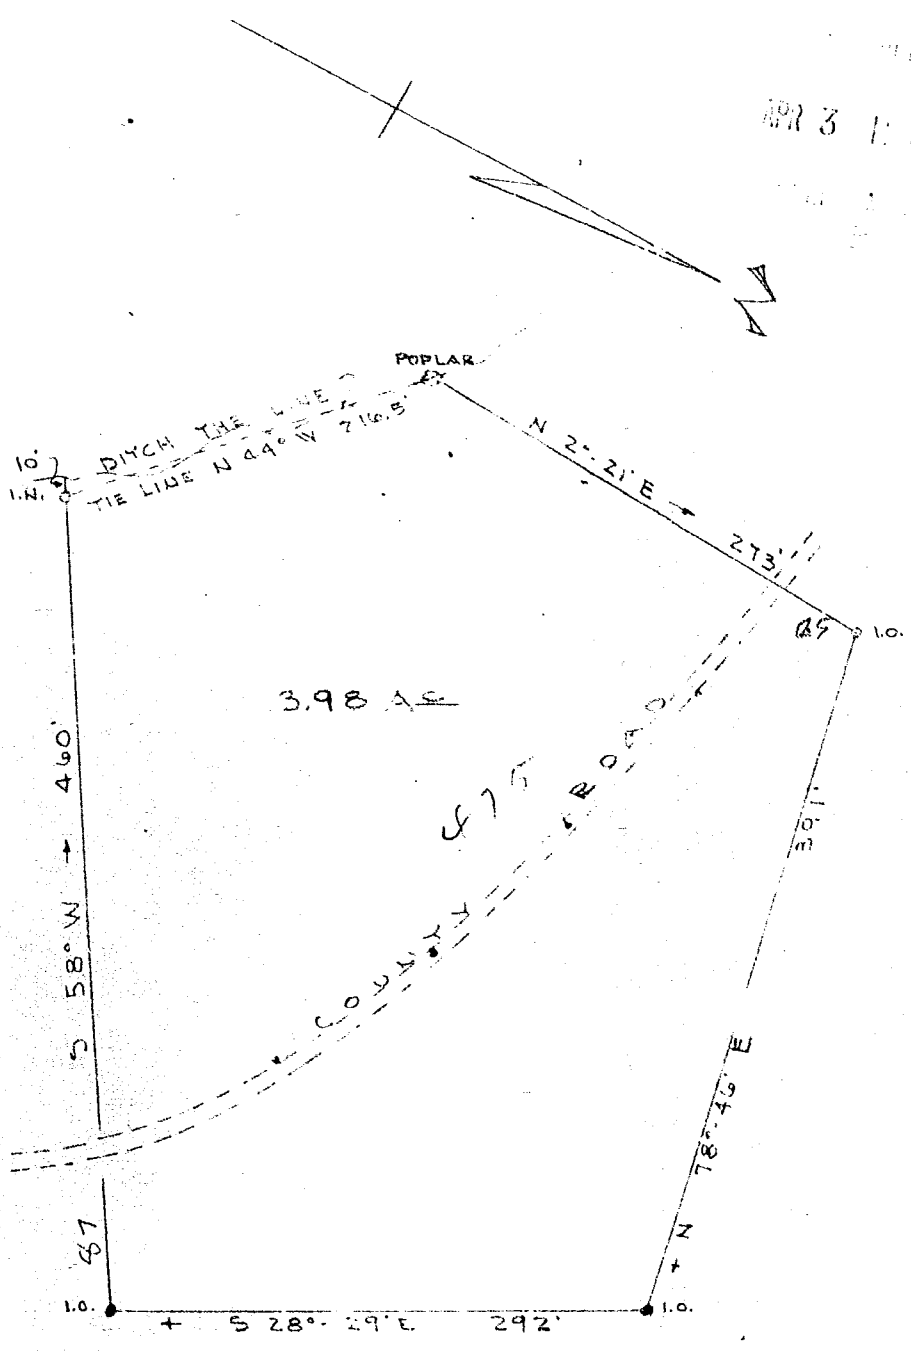

APR 3 1950

PROPERTY OF: _____

JAMES C. DENNEY

LOCATED IN GREENVILLE COUNTY,
S.C.

PICKELL & PICKELL, ENGINEERS
GREENVILLE, S.C.

SCALE: 1" = 100'

DATE: MAR. 10, 1950

Recorded April 3rd. 1950 at 11:07 A. M. #7987