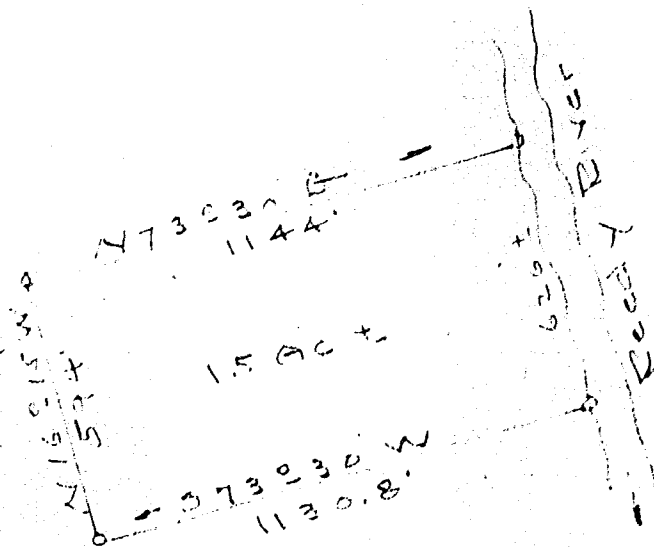

4492

FEB 22 1950

PROPERTY OF
 LYDIA W. POOLE
 Near White Horse Rd - Greenville Co.
 Scale 1" = 400'. Dec. 7-49