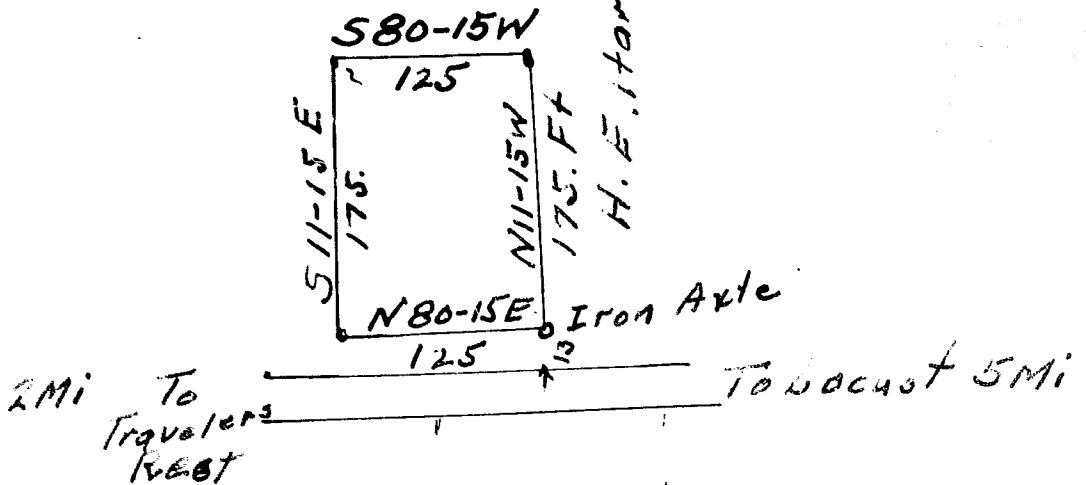

30724

PLAT OF LOT
 CIBEL F. NIX
 R10425 TWP. GREENVILLE CO., S.C.
 Survey May 7, 1747 by T. T. Dill
 Scale 1" = 100'

Recorded December 29th, 1949 at 2:31 P. M. #30724