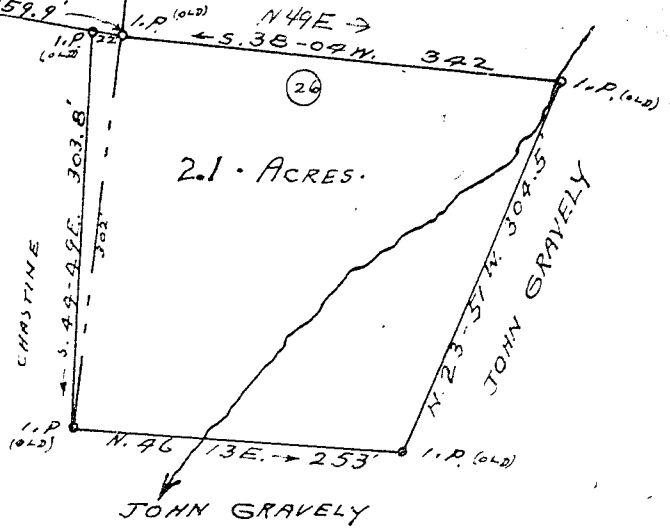

300 FT. TO MOUNTAIN VIEW ROAD SURFACED

ROAD

MRS. VIRGINIA B. LYNN
Recorded November 11th, 1949 at 11:57 A. M.
#26794

200
175
150
125
100
75
50
25

PROPERTY OF
W. F. MCKINNEY.

LOCATED NEAR MOUNTAIN VIEW HIGH SCHOOL
ONEAL TOWNSHIP GREENVILLE COUNTY
SOUTH CAROLINA

SCALE: 1" = 100 FEET. JUNE 5 1948.
SURVEYED AND SUB-DIVIDED MAY 28 1948.

H. S. BROCKMAN, SURVEYOR.
GREER, S. C.

26794
NOV 11 1949