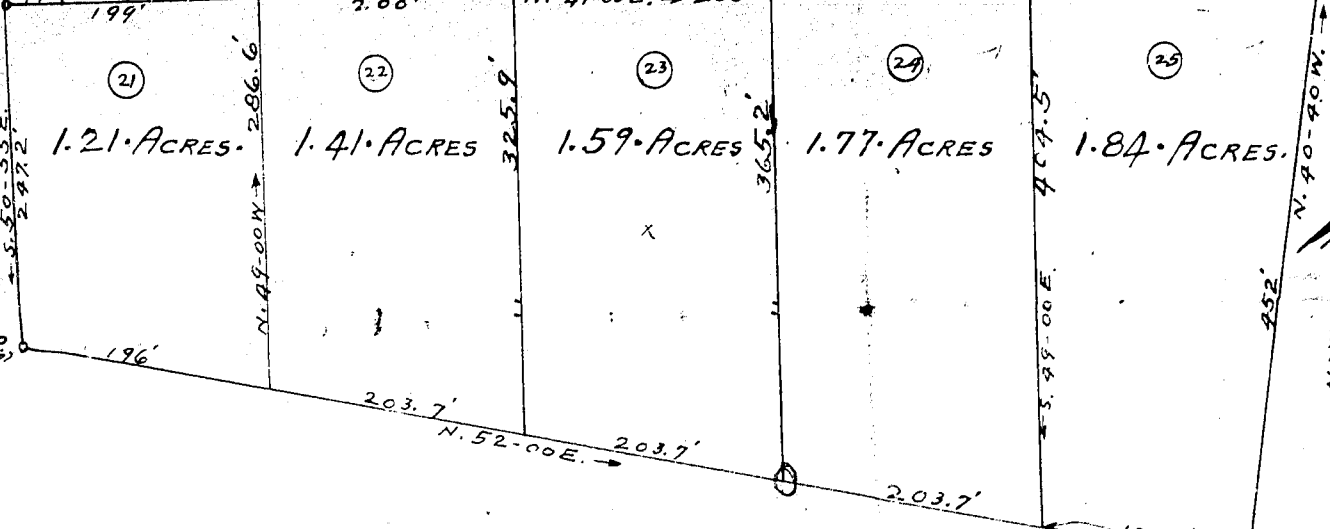

300 FT. TO MOUNTAIN VIEW ROAD SURFACED

ROAD

MRS. VIRGINIA B. LYNN
Recorded November 11th, 1949 at 11:57 A. M.
#26794

200
175
150
125
100
75
50
25

PROPERTY OF
W. F. MCKINNEY.

LOCATED NEAR MOUNTAIN VIEW HIGH SCHOOL
ONEAL TOWNSHIP GREENVILLE COUNTY
SOUTH CAROLINA

SCALE: 1" = 100 FEET. JUNE 5 1948.
SURVEYED AND SUB-DIVIDED MAY 28 1948.

H. S. BROCKMAN, SURVEYOR.
GREER, S. C.

26794
NOV 11 1949