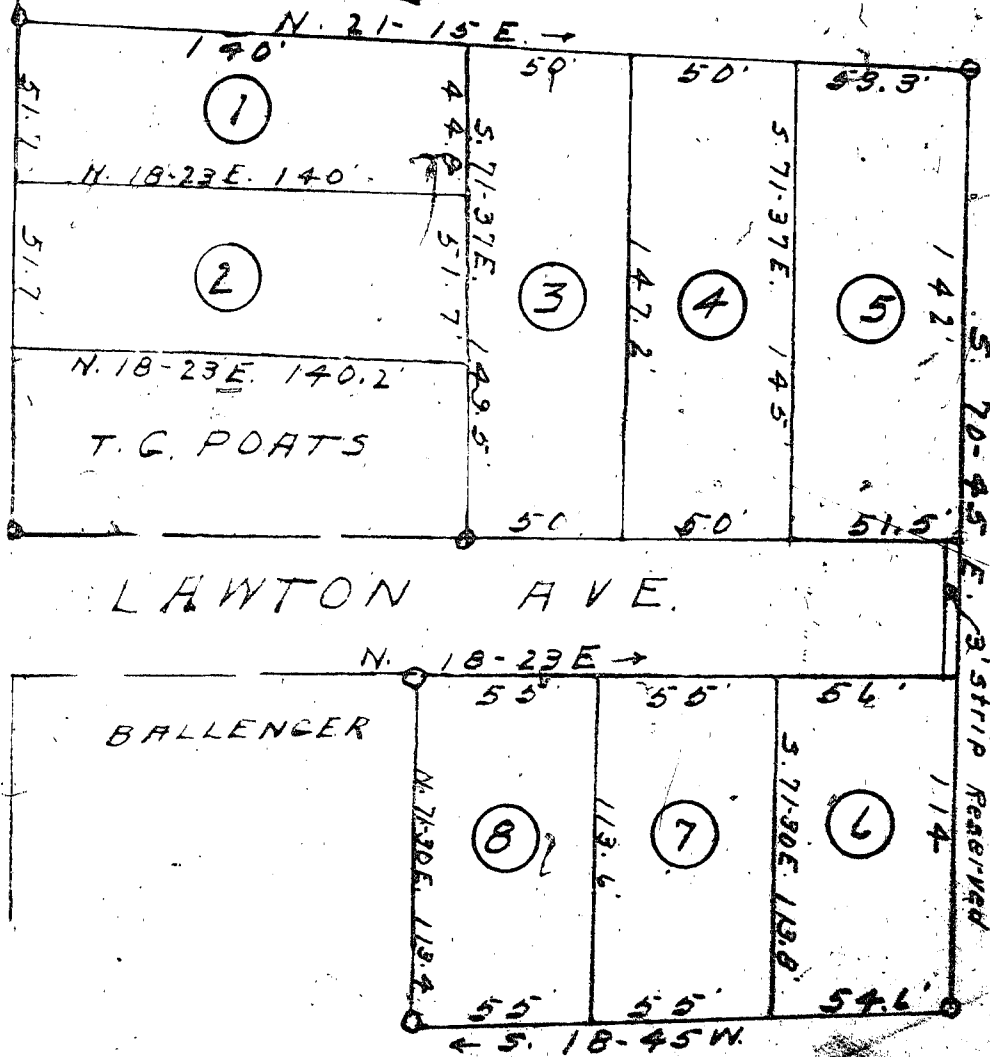

DOULT HAIT ST.

PROPERTY OF  
J. A. BULL

GREENVILLE - S - C.

SCALE 1" = 60' ----- JUNE 11-1942

W. J. Riddle - S.C.

MAR 7 1949

Recorded March 7th, 1949 at 2:30 P. M. #4925