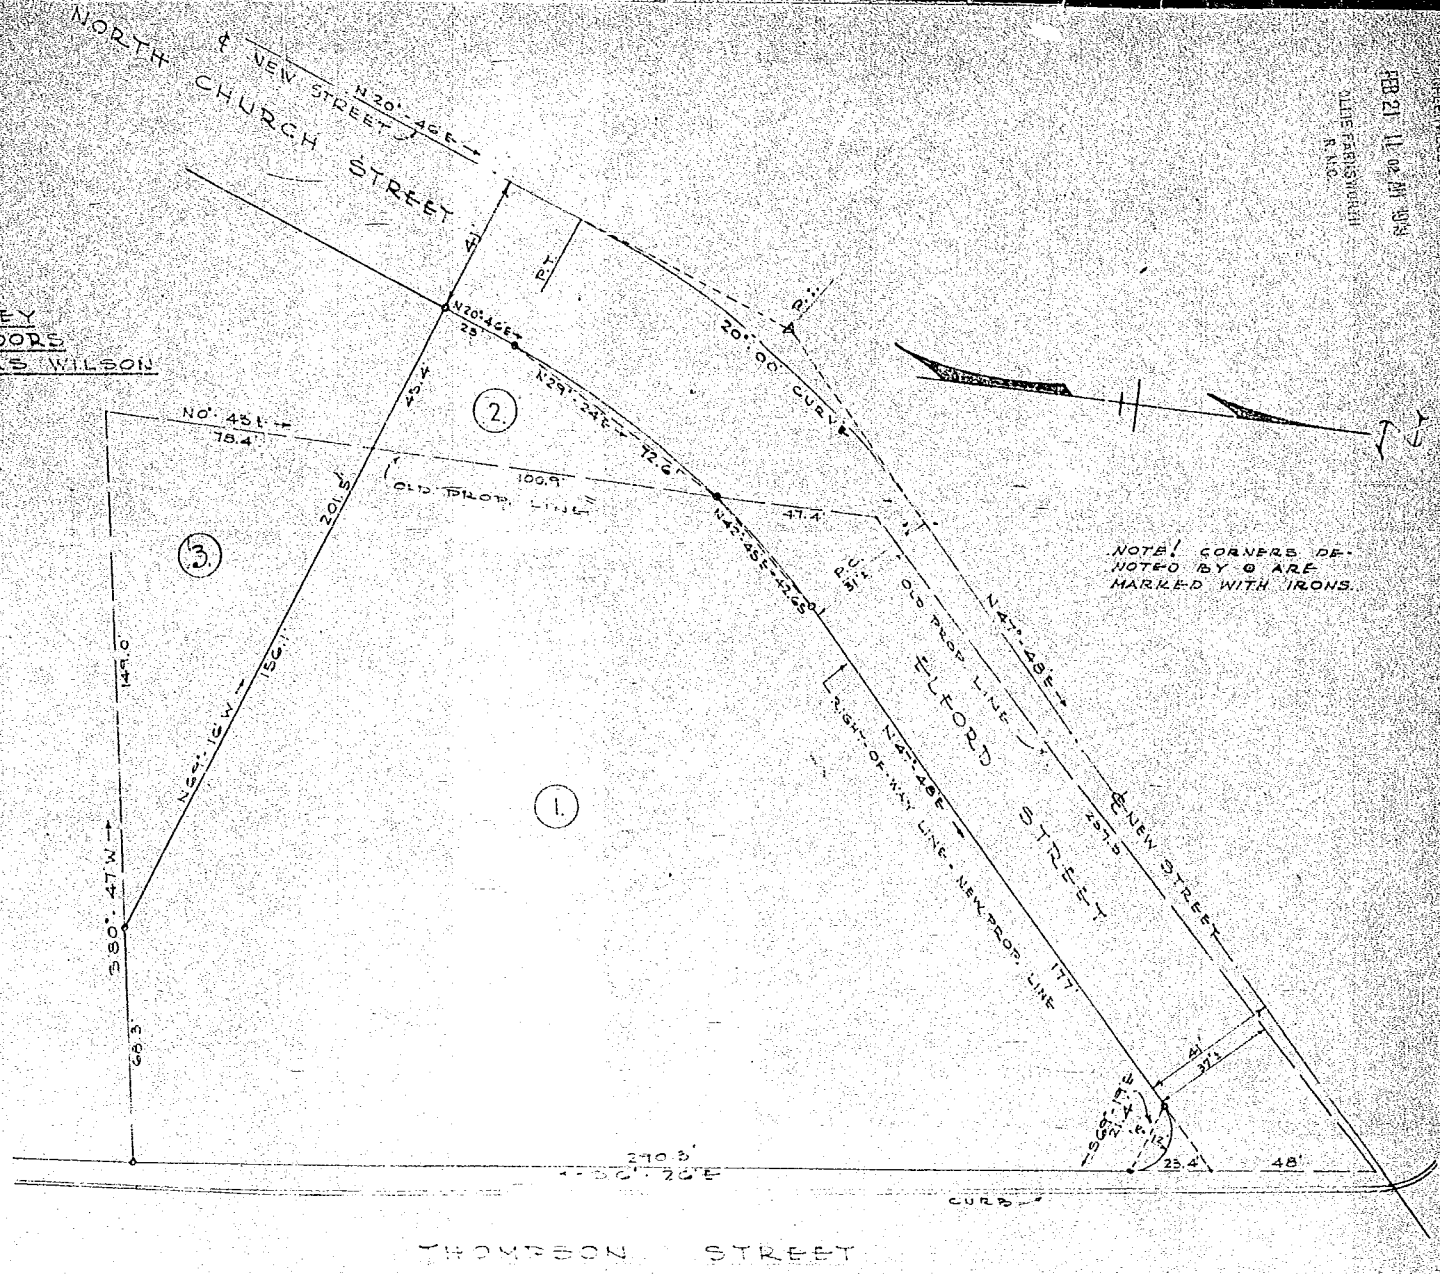

GREENVILLE, S.C.
 FEB 21 11:02 AM 1949
 OLIE PARSONS
 S. NO.

R. A. JOLLEY
 P. D. MEADORS
 C. DOUGLAS WILSON

NOTE! CORNERS DENOTED BY @ ARE MARKED WITH IRONS.

THOMPSON STREET

PLAT SHOWING PROPERTY OF

PARCELS 1 AND 2
 MRS. HARRIET BOE COSEWELL

3910

PARCEL 3
 R. A. JOLLEY, P. D. MEADORS, C. DOUGLAS WILSON

FEB 21 1949

LOCATED IN THE CITY OF GREENVILLE, S. C.
 SCALE: 1" = 30'

NOV. 26, 1948

PREPARED BY ENGINEERS
 SUPERVISOR'S OFFICE

Recorded February 21st, 1949 at 11:02 A. M. #3910