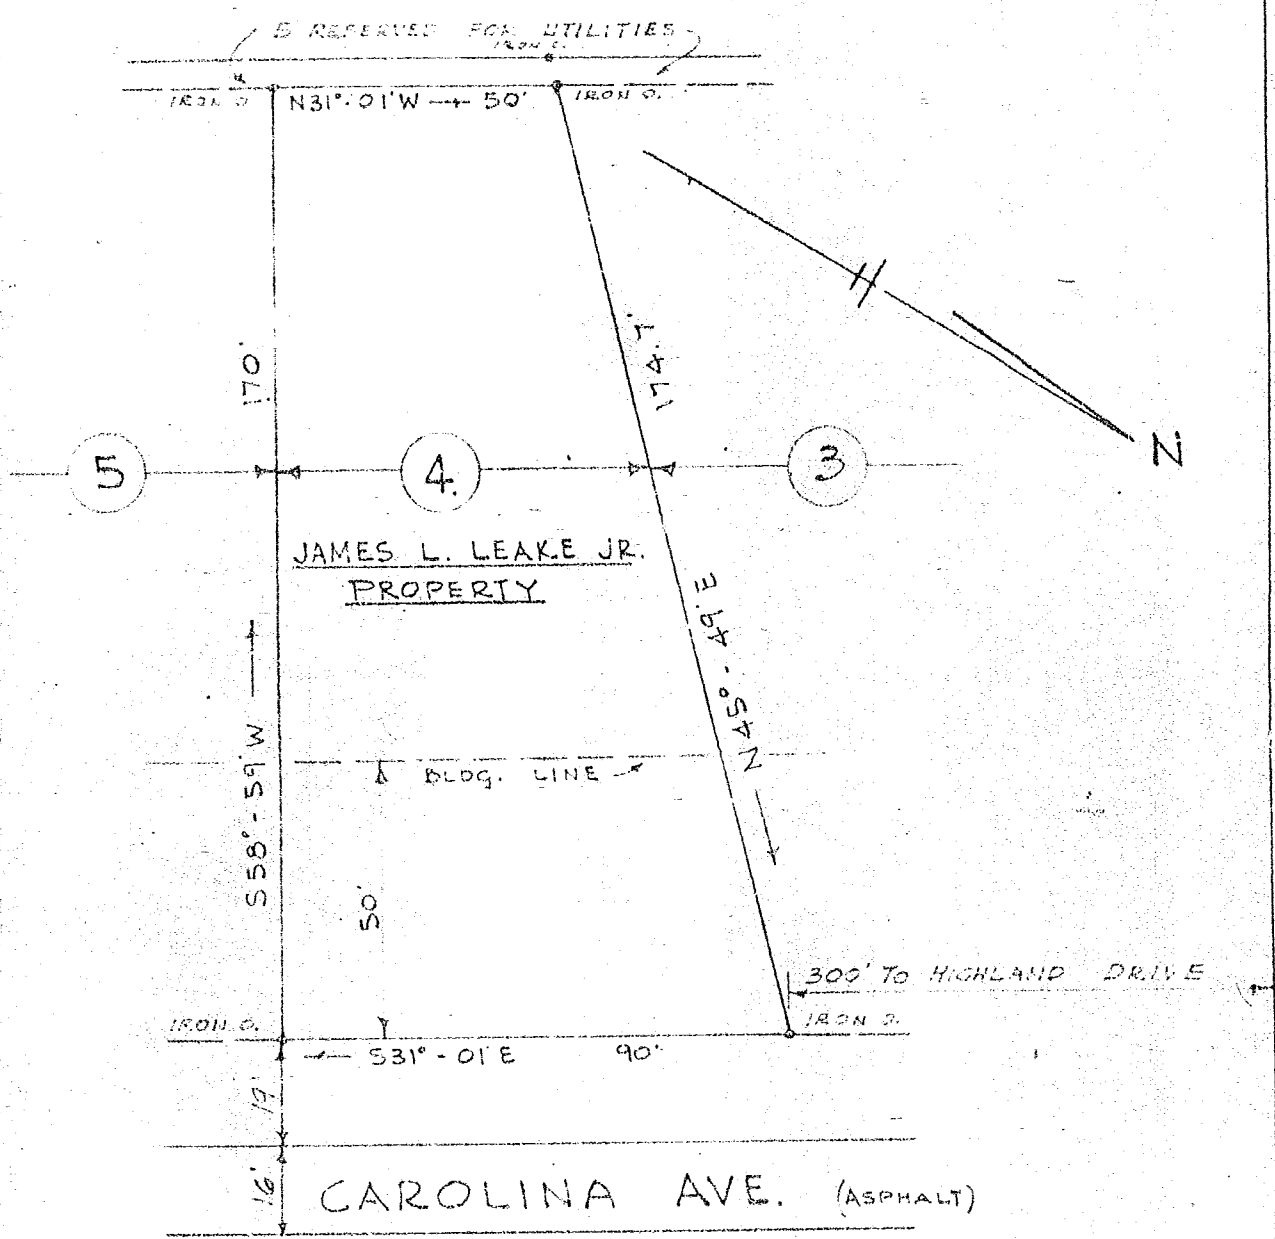

15450
JUL 15 1948

FILED
GREENVILLE CO. S. C.

JUL 15 11 21 AM 1948

OLLIE FARNSWORTH
R.M.C.

PROPERTY OF: _____
 JAMES L. LEAKE JR.
 LOCATED IN "EAST HIGHLAND ESTATES" NEAR THE
 CITY OF GREENVILLE S.C.

PICKELL & PICKELL - ENGINEERS
 GREENVILLE - SOUTH CAROLINA
 SCALE: 1" = 30' DATED: JULY 5, 1948